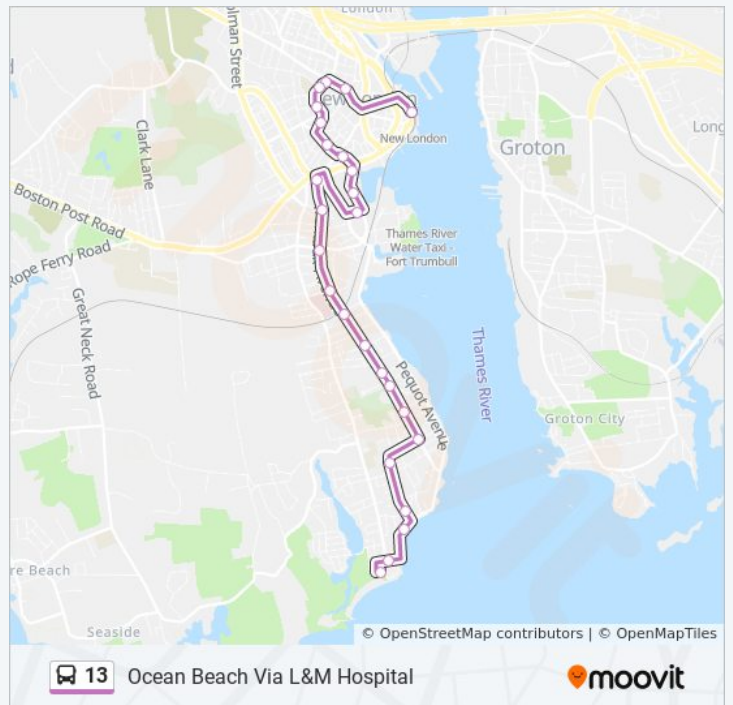

**Direction: New London Water St Via L&M Hospital**  
18 stops  
[VIEW LINE SCHEDULE](#)

- Bentley Ave & Ocean Ave
- Ocean Ave & Neptune Ave
- Ocean Ave & Glenwood Ave
- Ocean Ave/Mansfield
- Ocean Ave & Westridge Rd
- Ocean Ave & Dell Ave
- Ocean Ave & Bellevue Pl
- Ocean Ave & Mahan St
- Ocean Ave & Darrow St
- Truman St & Belden Ct
- Truman/Blinman
- Hempstead St & Jay St
- Hempstead & Garvin
- Hempstead St & Broad St
- Broad St & Hempstead St
- State St & Meridian St
- State St & Green St
- New London Union Station

**13 bus Info**

**Direction:** New London Water St Via L&M Hospital  
**Stops:** 18  
**Trip Duration:** 20 min  
**Line Summary:**

[13 bus Line Map](#)

**Direction: Ocean Beach Via L&M Hospital**

**13 bus Time Schedule**

Ocean Beach Via L&M Hospital Route Timetable:

33 stops

[VIEW LINE SCHEDULE](#)

- New London Union Station
- Winthrop Blvd & Union St
- Broad/Williams Park
- Broad St & Brainard St
- Williams St & Broad St
- Williams/Lincoln
- Williams St & Chappell St
- Williams St
- Blackhall St & Coit St
- Blinman St & Truman St
- Howard St & Blank St
- Howard/Columbus
- Howard St & Shaws Cove
- Shaw's Cove
- Shaw Circle
- Howard/Walbach
- Howard/Med Ctr
- Mountauk Ave & Bank St
- Montauk/Dollar Store
- Mountauk Ave & Darrow St
- Montauk Ave & Willetts Ave
- L&M Hosp/Montauk
- Montauk Ave & Converse Pl
- Montauk Ave & Thames St
- Montauk Ave & Plant St
- Mitchell College
- Montauk Ave & Westomere Terr
- Lower Blvd & Montauk Ave
- Lower Blvd & Boulevard Ct
- Lower Blvd & Hillside Rd
- Pequot Ave & Jerome Rd

**Stops:** 33

**Trip Duration:** 35 min

**Line Summary:**

Neptune Ave & Ocean Ave

Bentley Ave & Ocean Ave

13 bus time schedules and route maps are available in an offline PDF at [moovitapp.com](https://moovitapp.com). Use the [Moovit App](#) to see live bus times, train schedule or subway schedule, and step-by-step directions for all public transit in New York - New Jersey.