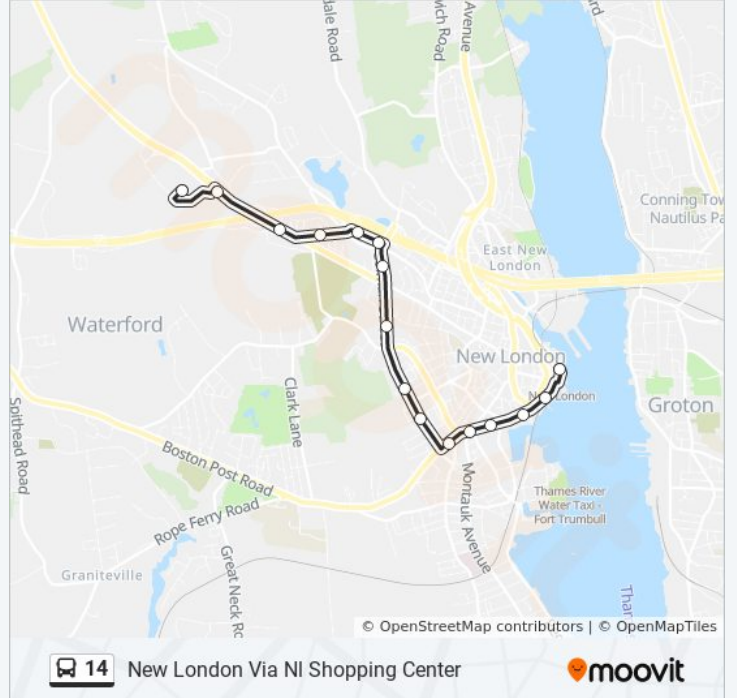

**Direction: New London Water St Via Nsa**

17 stops

[VIEW LINE SCHEDULE](#)

- Crystal Mall
- Home Depot
- Broad St & Marjorie St
- Phillips St & 6th Ave
- New London Shopping Center
- Colman St & Vauxhall St
- Colman St & Waldo St
- Colman/Broad
- Colman St & Bishop St
- Colman St/Dunkin
- Colman St & Walden Ave
- Colman Ave & Redden Ave
- Bank St & Summer St
- Bank St & Howard St
- Bank St & Sparyard St
- Bank St & Customs House
- New London Union Station

**14 bus Time Schedule**

New London Water St Via Nsa Route Timetable:

Sunday	Not Operational
Monday	6:35 AM - 6:30 PM
Tuesday	6:35 AM - 6:30 PM
Wednesday	6:35 AM - 6:30 PM
Thursday	6:35 AM - 6:30 PM
Friday	6:35 AM - 6:30 PM
Saturday	8:30 AM - 6:30 PM

**14 bus Info**

**Direction:** New London Water St Via Nsa

**Stops:** 17

**Trip Duration:** 25 min

**Line Summary:**

### Direction: Waterford Commons Via NI Mall

21 stops

[VIEW LINE SCHEDULE](#)

- New London Union Station
- Crystal Ave/State Pier
- Crystal Ave & 4th St
- Crystal Ave & New London Solid Waste
- Crystal Ave & Grove St
- Crystal Ave & Mcgrath St
- Williams St & Crystal Ave
- Hawthorne Dr & Bayonet St
- Hawthorne/Ridgeview
- Hawthorne/Bayonet
- Colman St & Bayonet St
- New London Mall (Shop Rite)
- Spring Hill Suites
- 580 Vauxhall
- 5 Kenyon
- Kenyon/Dayton
- Dayton PI & Hartford Tpk
- Waterford Commons (Subway)