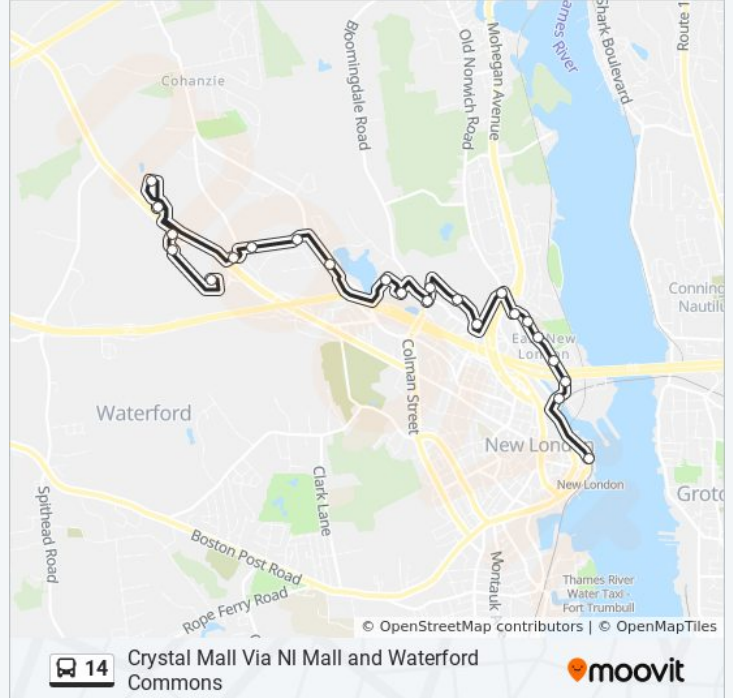

**Direction: New London Water St Via Nsa**

17 stops

[VIEW LINE SCHEDULE](#)

- Crystal Mall
- Home Depot
- Broad St & Marjorie St
- Phillips St & 6th Ave
- New London Shopping Center
- Colman St & Vauxhall St
- Colman St & Waldo St
- Colman/Broad
- Colman St & Bishop St
- Colman St/Dunkin
- Colman St & Walden Ave
- Colman Ave & Redden Ave
- Bank St & Summer St
- Bank St & Howard St
- Bank St & Sparyard St
- Bank St & Customs House
- New London Union Station

**14 bus Info**

**Direction:** New London Water St Via Nsa

**Stops:** 17

**Trip Duration:** 25 min

**Line Summary:**

### Direction: Waterford Commons Via NI Mall

21 stops

[VIEW LINE SCHEDULE](#)

- New London Union Station
- Crystal Ave/State Pier
- Crystal Ave & 4th St
- Crystal Ave & New London Solid Waste
- Crystal Ave & Grove St
- Crystal Ave & Mcgrath St
- Williams St & Crystal Ave
- Hawthorne Dr & Bayonet St
- Hawthorne/Ridgeview
- Hawthorne/Bayonet
- Colman St & Bayonet St
- New London Mall (Shop Rite)
- Spring Hill Suites
- 580 Vauxhall
- 5 Kenyon
- Kenyon/Dayton
- Dayton PI & Hartford Tpk
- Waterford Commons (Subway)

### 14 bus Info

**Direction:** Waterford Commons Via NI Mall

**Stops:** 21

**Trip Duration:** 30 min

**Line Summary:**

Bam

Waterford Commons (Pier 1 Imports)

Crystal Mall