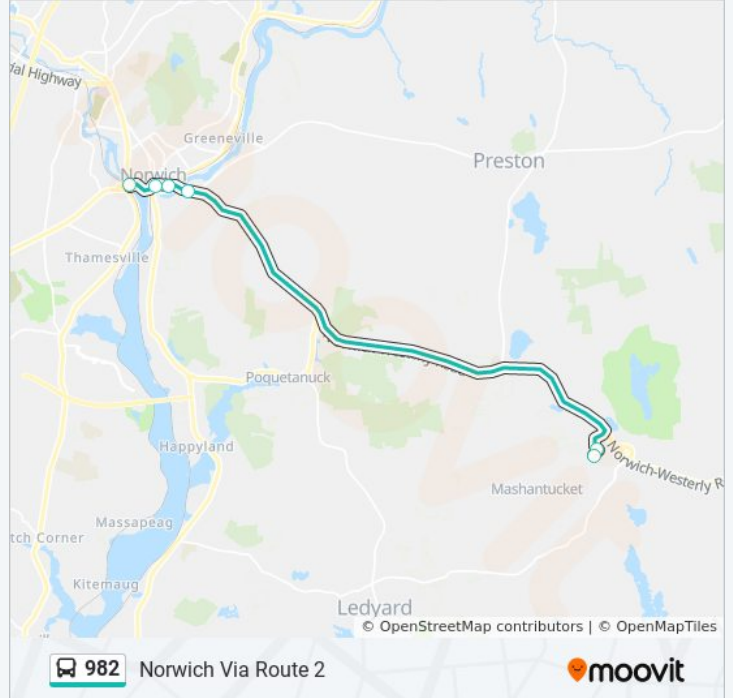

982

Norwich-Foxwoods

Get The App

The 982 bus line (Norwich-Foxwoods) has 2 routes. For regular weekdays, their operation hours are:

(1) Foxwoods Via Sr 2: 7:00 AM - 6:00 PM(2) Norwich Via Sr 2: 7:30 AM - 6:30 PM

Use the Moovit App to find the closest 982 bus station near you and find out when is the next 982 bus arriving.

Direction: Foxwoods Via Sr 2

11 stops

[VIEW LINE SCHEDULE](#)

Norwich Transportation Center

Main St/Otis Library

Great Cedar Garage

982 bus Time Schedule

Foxwoods Via Sr 2 Route Timetable:

Sunday	Not Operational
Monday	7:00 AM - 6:00 PM
Tuesday	7:00 AM - 6:00 PM
Wednesday	7:00 AM - 6:00 PM
Thursday	7:00 AM - 6:00 PM
Friday	7:00 AM - 6:00 PM
Saturday	7:00 AM - 6:00 PM

982 bus Info

Direction: Foxwoods Via Sr 2

Stops: 11

Trip Duration: 19 min

Line Summary:

Direction: Norwich Via Sr 2

14 stops

[VIEW LINE SCHEDULE](#)