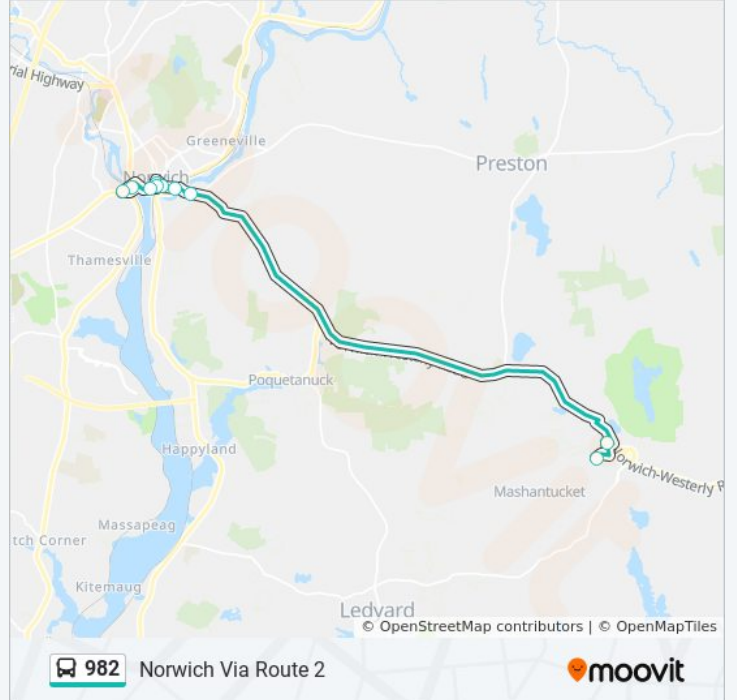

Use the Moovit App to find the closest 982 bus station near you and find out when is the next 982 bus arriving.

Direction: Foxwoods Via Sr 2

11 stops

[VIEW LINE SCHEDULE](#)

Norwich Transportation Center

Main St/Otis Library

982 bus Info

Direction: Foxwoods Via Sr 2

Stops: 11

Trip Duration: 19 min

Line Summary:

Direction: Norwich Via Sr 2

14 stops

[VIEW LINE SCHEDULE](#)

982 bus Time Schedule

Norwich Via Sr 2 Route Timetable:

Sunday	Not Operational
Monday	7:30 AM - 6:30 PM
Tuesday	7:30 AM - 6:30 PM
Wednesday	7:30 AM - 6:30 PM
Thursday	7:30 AM - 6:30 PM
Friday	7:30 AM - 6:30 PM
Saturday	7:30 AM - 6:30 PM

982 bus Info

Direction: Norwich Via Sr 2

Stops: 14

Trip Duration: 25 min

Line Summary:

982 bus time schedules and route maps are available in an offline PDF at moovitapp.com. Use the [Moovit App](#) to see live bus times, train schedule or subway schedule, and step-by-step directions for all public transit in New York - New Jersey.