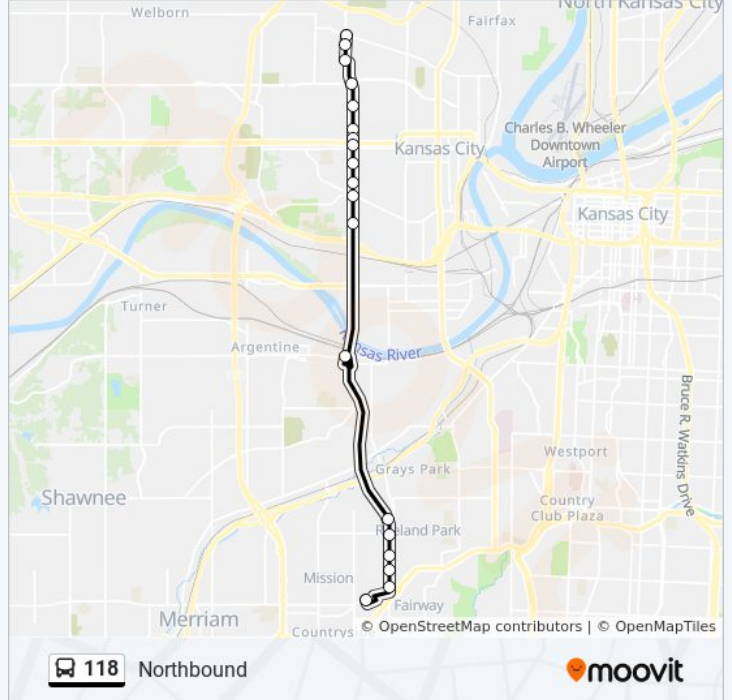

 118

Northbound

[View In Website Mode](#)

The 118 bus line (Northbound) has 2 routes. For regular weekdays, their operation hours are:

(1) Northbound: 5:56 AM - 6:56 PM (2) Southbound: 5:30 AM - 6:30 PM

Use the Moovit App to find the closest 118 bus station near you and find out when is the next 118 bus arriving.

Direction: Northbound

19 stops

[VIEW LINE SCHEDULE](#)

- Mission Transit Center Southbound Lane
- On Roe Ave at Johnson Drive Northbound Farside
- On Roe at 55th St Northbound
- On Roe at 53rd Ter Northbound
- On Roe at 51st Northbound
- On Roe at 48th Northbound
- On Metropolitan Between 21st And 20th Westbound
- On 18th at Bunker Northbound Farside
- On N 18th at Central Northbound Nearside
- On N 18th at Grandview Northbound Farside
- On N 18th at Barnett Northbound Nearside
- On 18th And Minnesota Ve Northbound
- On N 18th at Nebraska Northbound Nearside
- On 18th at Everett Northbound Nearside
- On 18th at Wood Northbound Farside
- On N 18th at Parallel Parkway Northbound Nearside
- On N 18th at Cleveland Northbound Nearside
- On N 18th at Longwood Nearside Nearside
- On Quindaro at 18th Eastbound

118 bus Info

Direction: Northbound

Stops: 19

Trip Duration: 25 min

Line Summary:

Direction: Southbound

21 stops

[VIEW LINE SCHEDULE](#)

118 bus Info

Direction: Southbound

Stops: 21

Trip Duration: 22 min

Line Summary:

On Roe at W 53rd Southbound

On Roe at 55th St Sb

On Johnson Dr at Roe Ave Wb