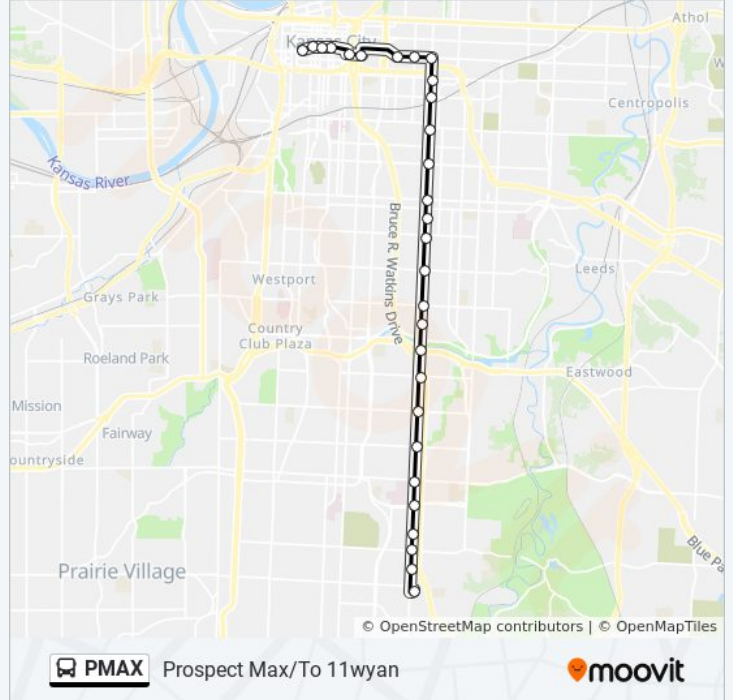

**PMAX bus Info**

**Direction:** Prospect Max/To 11wyan

**Stops:** 29

**Trip Duration:** 40 min

**Line Summary:**

- On Prospect at 18th Northbound
- On Prospect at Truman Northbound
- On 12th at Prospect Westbound Farside
- On 12th at Brooklyn Westbound
- On Ella Fitzgerald at Woodland Westbound
- On 12th at Troost Westbound Farside
- East Village - Bay J
- On 11th at Oak Westbound
- On 11th at Grand Westbound Nearside
- On 11th/Petticoat Lane at Main Westbound
- On Wyandotte Between 11th And 12th Southbound