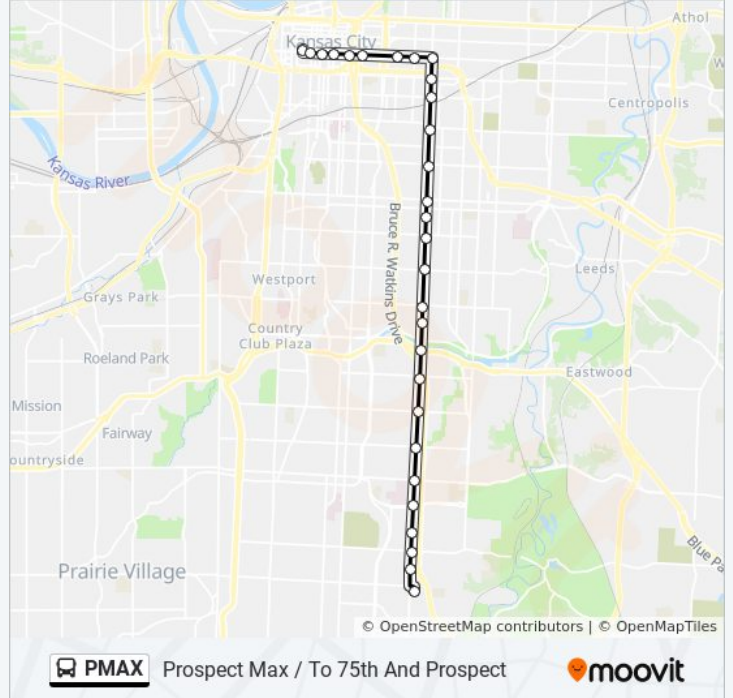

On 12th Between Baltimore And Main Eastbound

On 12th at Grand Eastbound

On 12th at Locust Eastbound

East Village - Bay I

On 12th at Troost Eastbound

On 12th at Woodland Eastbound

On 12th at Brooklyn Eastbound

On 12th at Prospect Eastbound

On Prospect at Truman Sb

On Prospect at 18th Southbound

On Prospect at 23rd Southbound

On Prospect at 27th Southbound Farside

On Prospect at 31st Southbound Farside

On Prospect at 33rd Southbound

On Prospect at 35th Southbound Midblock

On Prospect at 39th Southbound

On Prospect at 43rd Southbound

On Prospect at 45th Southbound

On Prospect at Swope Parkway Sb Ns

**PMAx bus Time Schedule**

Prospect Max / To 75th And Prospect Route

- On Prospect at 51st Southbound
- On Prospect at 55th Southbound
- On Prospect at 59th Southbound
- On Prospect at 63rd Southbound
- On Prospect at Meyer Southbound
- On Prospect at 69th Southbound
- On Prospect at Gregory Southbound Farside
- On Prospect at 73rd Southbound
- 75th & Prospect Transit Center