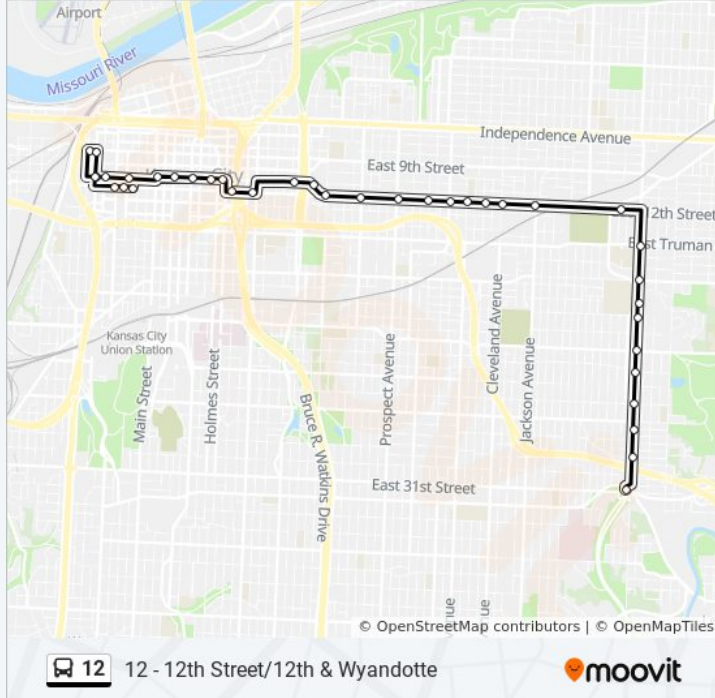

### Direction: 12 - 12th Street/12th & Wyandotte

31 stops

[VIEW LINE SCHEDULE](#)

- On Van Brunt Loop at 31st Northbound
- On Van Brunt at 29th Northbound
- On Van Brunt at 27th Terrace Northbound
- On Hardesty at 26th St Nb
- On Hardesty at 24th Nb
- On Hardesty at 23rd St Northbound Farside
- On Hardesty at 20th St Nb
- On Hardesty at Nowlin Hall Entrance Nb Ns
- On Nowlin Hall at 19th Northbound
- On Hardesty at 17th St Northbound Farside
- On Hardesty at Truman Nb
- On 12th St at Denver Wb
- On 12th at Jackson Westbound
- On 12th at Cleveland Westbound
- On 12th at Askew Westbound
- On 12th at Indiana Westbound
- On 12th at Benton Blvd Westbound
- On 12th at Agnes Westbound
- On 12th at Prospect Westbound
- On 12th at Brooklyn Westbound

### 12 bus Info

**Direction:** 12 - 12th Street/12th & Wyandotte

**Stops:** 31

**Trip Duration:** 23 min

**Line Summary:**

On Ella Fitzgerald at Woodland Westbound

On Ella Fitzgerald at Basie St Westbound

On 11th at Lydia Westbound Nearside

On 12th at Troost Westbound Farside

On 12th at Charlotte Westbound Nearside

On 11th Between Charlotte And Holmes Westbound

11th at Cherry

On 11th at Oak Westbound

On 11th at Grand Westbound Nearside

On 11th/Petticoat Lane at Main Westbound

On 11th at Central Westbound

**Direction: 12 - 12th Street/31st & Van Brunt**

38 stops

[VIEW LINE SCHEDULE](#)

On 11th at Central Westbound

On 11th at Washington Westbound Nearside

On 11th at Pennsylvania Westbound