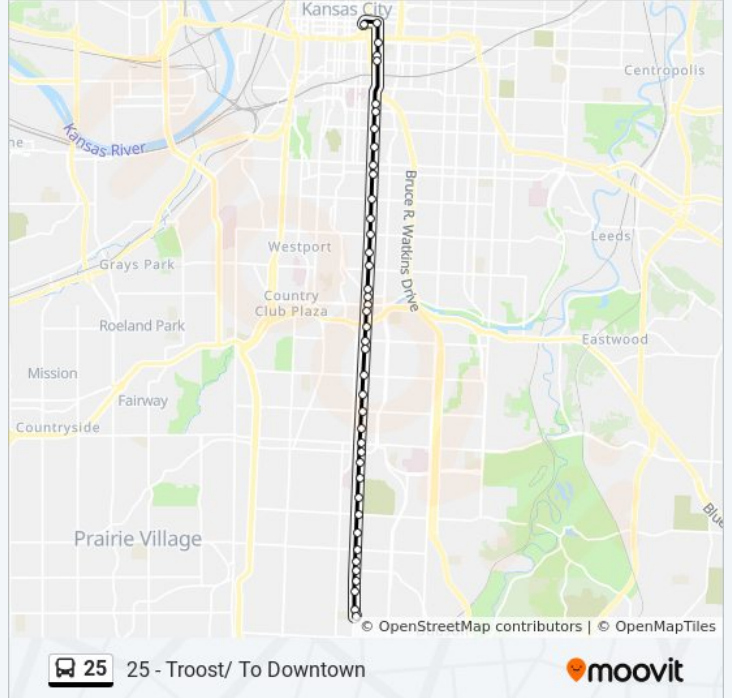

25 - Troost/ To Downtown

[View In Website Mode](#)

The 25 bus line (25 - Troost/ To Downtown) has 2 routes. For regular weekdays, their operation hours are:  
 (1) 25 - Troost/ To Downtown: 4:36 AM - 5:41 PM (2) 25 - Troost/83rd & Troost: 5:27 AM - 6:24 PM  
 Use the Moovit App to find the closest 25 bus station near you and find out when is the next 25 bus arriving.

**25 bus Info**

**Direction:** 25 - Troost/ To Downtown

**Stops:** 41

**Trip Duration:** 36 min

**Line Summary:**

On Troost at Emanuel Cleaver II Nb  
 On Troost at Brush Creek Northbound  
 On Troost at 45th Northbound  
 On Troost at 43rd Nb  
 On Troost at 41st Northbound  
 On Troost at 39th Northbound  
 On Troost at 37th Northbound  
 On Troost at Armour Nb  
 On Troost at Linwood Northbound  
 On Troost at 31st Northbound  
 On Troost at 29th Northbound  
 On Troost at 27th Nb  
 On Troost at 25th Nb  
 On Troost at 24th Nb  
 On Troost at 18th Northbound  
 On Troost at 17th Northbound  
 On Troost at Truman Northbound  
 On 12th at Troost Westbound Farside  
 East Village - Bay F

**Direction: 25 - Troost/83rd & Troost**

39 stops

[VIEW LINE SCHEDULE](#)

East Village - Bay F  
 On 12th at Troost Eastbound  
 On Troost at Truman Southbound Nearside  
 On Troost at 17th Southbound  
 On Troost at 18th Southbound  
 On Troost at 24th St Sb  
 On Troost at 25th St Sb  
 On Troost at 27th Sb  
 On Troost at 29th Southbound  
 On Troost at 31st Sb

**25 bus Info**

**Direction:** 25 - Troost/83rd & Troost

**Stops:** 39

**Trip Duration:** 37 min