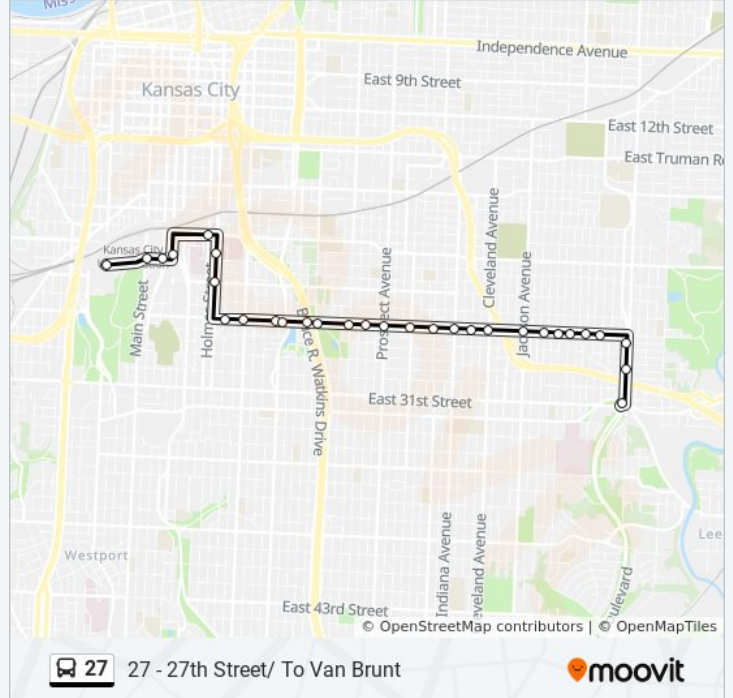

27 - 27th Street/ To Van Brunt

[View In Website Mode](#)

The 27 bus line (27 - 27th Street/ To Van Brunt) has 2 routes. For regular weekdays, their operation hours are:
 (1) 27 - 27th Street/ To Van Brunt: 12:19 AM - 11:19 PM (2) 27 - 27th Street/Pershing & Broadway: 5:45 AM - 11:45 PM
 Use the Moovit App to find the closest 27 bus station near you and find out when is the next 27 bus arriving.

27 bus Info

Direction: 27 - 27th Street/ To Van Brunt

Stops: 30

Trip Duration: 21 min

Line Summary:

- On 27th at Kensington Eastbound Nearside
- On 27th at Elmwood Eastbound
- On 27th at Lister Eastbound Farside
- On 27th at Poplar Eastbound Nearside
- On 27th at Quincy Eastbound Nearside
- On Van Brunt at 27th Southbound
- On Van Brunt at 29th Southbound
- On Van Brunt Loop at 31st Northbound

Direction: 27 - 27th Street/Pershing & Broadway

39 stops

[VIEW LINE SCHEDULE](#)

- On Van Brunt Loop at 31st Northbound
- On Van Brunt at 29th Northbound
- On Van Brunt at 27th Terrace Northbound
- On 27th at Colorado Wb
- On 27th at Quincy Westbound Nearside
- On 27th at Poplar Westbound Nearside
- On 27th at Lister Westbound
- On 27th at Elmwood Westbound
- On 27th at Kensington Westbound
- On 27th at Jackson Westbound
- On 27th at Cleveland Westbound
- On 27th at Askew Westbound
- On 27th at Indiana Westbound
- On 27th Between Walrond Westbound Nearside
- On 27th at Benton Westbound
- On 27th at Prospect Westbound
- On 27th at Olive Westbound
- On 27th at Brooklyn Westbound

27 bus Info

Direction: 27 - 27th Street/Pershing & Broadway

Stops: 39

Trip Duration: 27 min

Line Summary: