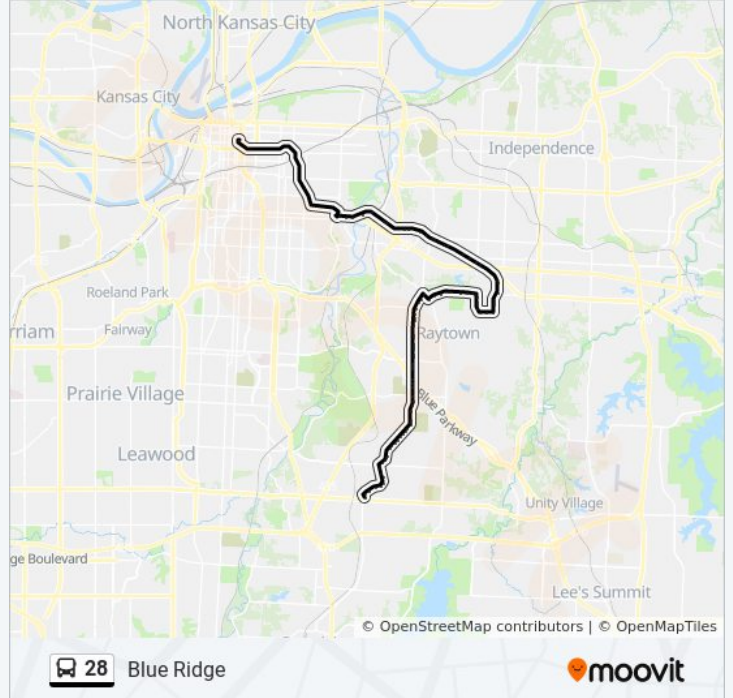

On Sterling at 48th Terr Northbound

On Sterling at 47th Terr Northbound

On 47th at Harvard Westbound

On 47th at Appleton Westbound

On 47th at Hedges Westbound

On 47th at Willow Wb

On 47th at Pittman Westbound

On 47th at Overton Wb

On 47th at 9500 Westbound

On 47th at 9230 East 47th Wb

On 47th at Raytown Tfwy Westbound

On Blue Ridge Cut Off at Raytown Rd
Southbound

On Blue Ridge Cut Off at 49th Southbound

On Blue Ridge Cut Off at Fast Stop Southbound