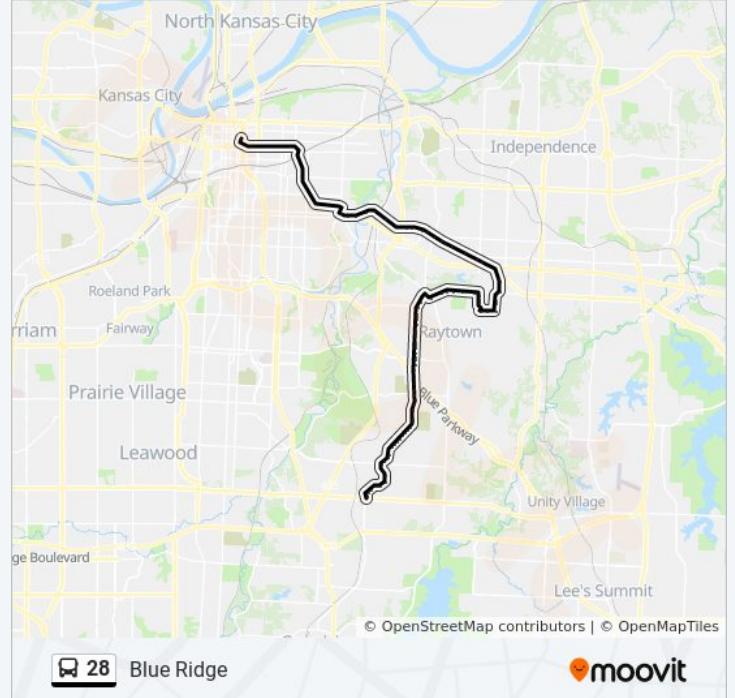

On Blue Ridge Cut Off at 61st Nb

On Blue Ridge Cut Off at 60th Terr Nb

On Blue Ridge Cut Off at 59th Terrace Northbound

On Blue Ridge Cut Off at 59th Northbound

On Blue Ridge Cut Off at 57th Terrace Northbound

On Blue Ridge Cut Off at 57th Northbound

On Blue Ridge Cut Off at 5601 Northbound

On Blue Ridge Cut Off at 55th Northbound

On Blue Ridge Cut Off at 54th Northbound

On Blue Ridge Cut Off at 53rd Terrace Northbound