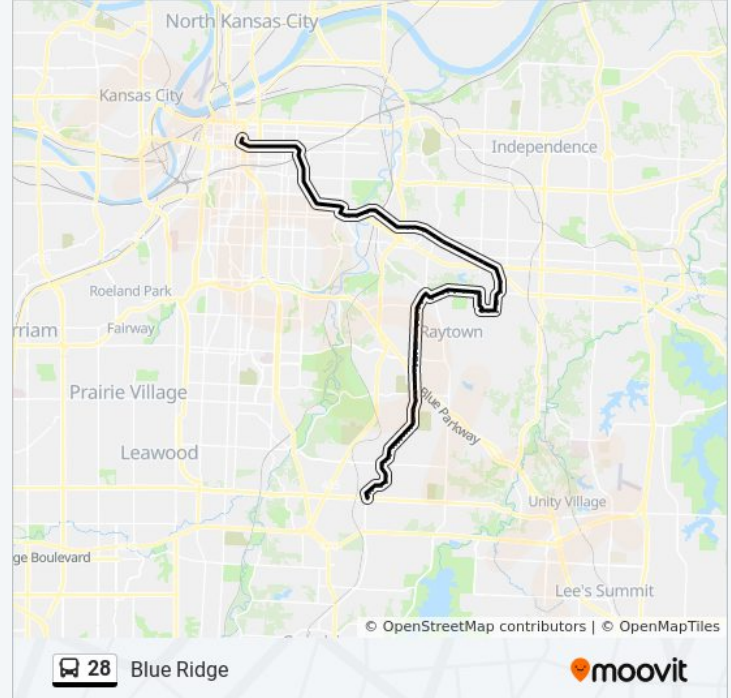

On Blue Ridge Cut Off at 63rd Northbound

On Blue Ridge Cut Off at 62nd Terrace
Northbound

On Blue Ridge Cut Off at 61st Nb

On Blue Ridge Cut Off at 60th Terr Nb

On Blue Ridge Cut Off at 59th Terrace
Northbound

On Blue Ridge Cut Off at 59th Northbound

On Blue Ridge Cut Off at 57th Terrace
Northbound

On Blue Ridge Cut Off at 57th Northbound

On Blue Ridge Cut Off at 5601 Northbound

On Blue Ridge Cut Off at 55th Northbound

On Blue Ridge Cut Off at 54th Northbound

On Blue Ridge Cut Off at 53rd Terrace
Northbound

On Blue Ridge Cut Off at 52nd Terrace
Northbound

On Blue Ridge Cut Off at Sni-A-Bar Northbound

On Blue Ridge Cut Off at 5000 Nb

On Blue Ridge Cut Off at Raytown Rd
Northbound

On 47th at Raytown Rd Eastbound

On 47th at 9505 E 47th St Eb

On 47th at Overton Eb

On 47th at Pittman Eastbound

On 47th at Willow Eb

On 47th at Hedges Eastbound