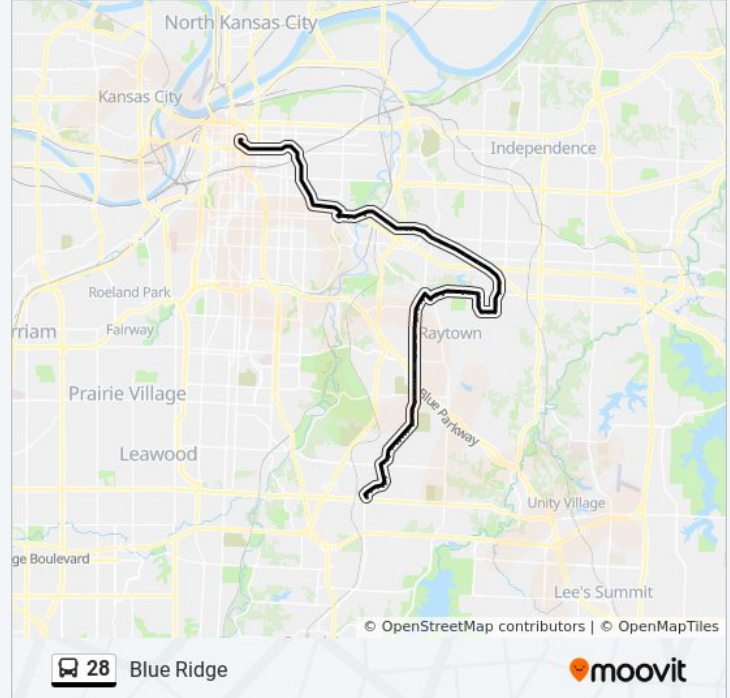

On 47th at Willow Wb

On 47th at Pittman Westbound

On 47th at Overton Wb

On 47th at 9500 Westbound

On 47th at 9230 East 47th Wb

On 47th at Raytown Tfwy Westbound

On Blue Ridge Cut Off at Raytown Rd Southbound

On Blue Ridge Cut Off at 49th Southbound

On Blue Ridge Cut Off at Fast Stop Southbound

Blue Ridge Cut Off at Sni-A-Bar Sb

On Blue Ridge Cut Off at 52nd Terr Southbound

On Blue Ridge Cut Off at 53rd Terr Southbound

On Blue Ridge Cut Off at 5420 Southbound

On Blue Ridge Cut Off at 55th Southbound

On Blue Ridge Cut Off at 57th Southbound

On Blue Ridge Cut Off at 57th Terrace
Southbound

On Blue Ridge Cut Off at 59th Southbound

On Blue Ridge Cut Off at 59th Terr Southbound

On Blue Ridge Cut Off at 60th Terr Southbound

On Blue Ridge Cut Off at the Gardens Point Apts
Sb

On Blue Ridge Cut Off at 6220 Blue Ridge Cutoff
Sb

On Blue Ridge Between 63rd & 63ter Sb