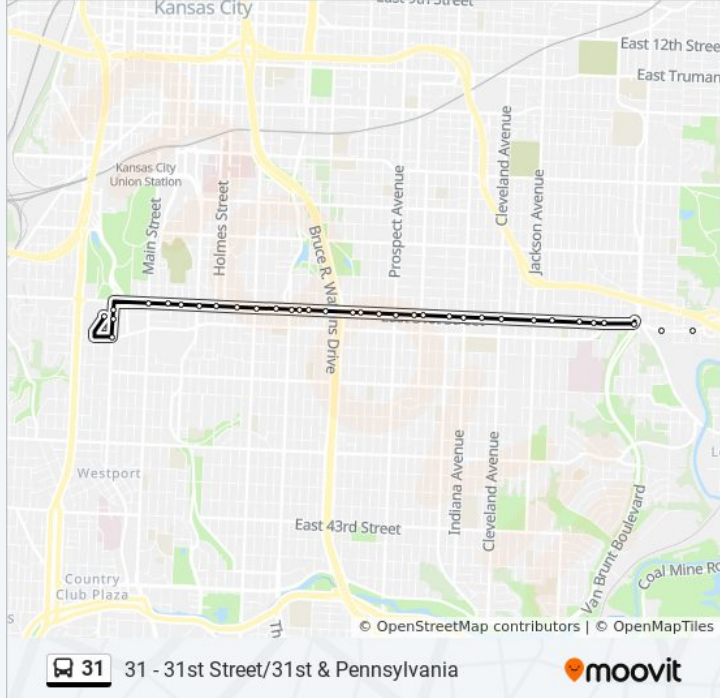

**31 bus Info**

**Direction:** 31 - 31st Street/ To 31st And Van Brunt

**Stops:** 30

**Trip Duration:** 19 min

**Line Summary:**

- On 31st at Walrond Eastbound
- On 31st at Indiana Eastbound
- On 31st at Askew Eastbound
- On 31st at Cleveland Eastbound
- On 31st at Myrtle Eastbound
- On 31st at Jackson Eastbound
- On 31st at Kensington Eastbound
- On 31st at Lister Eastbound
- On 31st at Poplar Eastbound
- On Van Brunt Loop at 31st Southbound

On 31st at Cleveland Westbound

On 31st at Askew Westbound

On 31st at Indiana Wb

On 31st at Walrond Westbound

On 31st Between Agnes And Benton Westbound

On 31st at Chestnut Westbound

On 31st at Prospect Westbound

On 31st at Olive Westbound

On 31st at Brooklyn Westbound

On 31st at Garfield Westbound

On 31st at Woodland Westbound

On 31st at Wayne Westbound

On 31st at Flora Westbound

On 31st at Paseo Westbound

On 31st at Tracy Westbound

On 31st at Troost Westbound

On 31st at Campbell Westbound

On 31st at Holmes Westbound

On 31st at Gillham Rd Westbound

On 31st at Mcgee Westbound

On 31st at Grand Westbound

On 31st at Main Westbound Farside

On Broadway Between 31st And 32nd  
Southbound