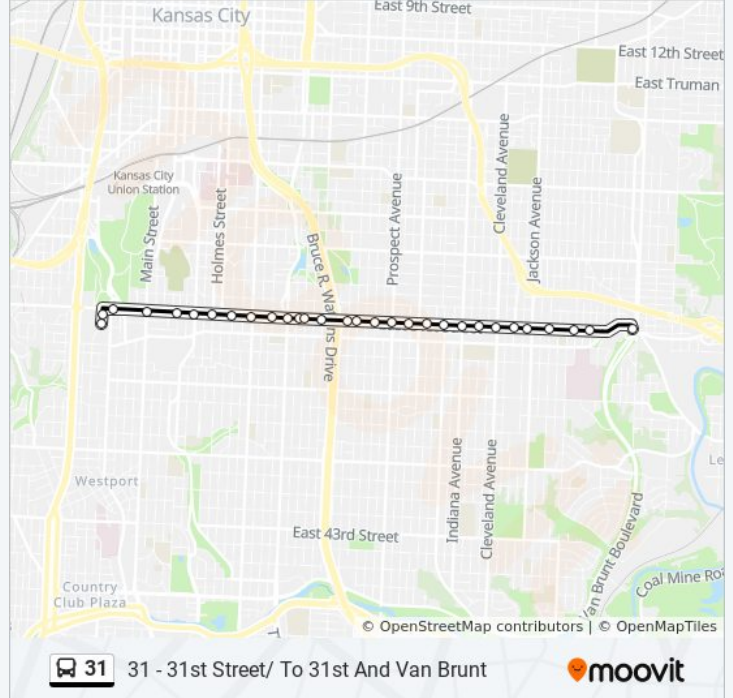

**31 bus Info**

**Direction:** 31 - 31st Street/ To 31st And Van Brunt

**Stops:** 30

**Trip Duration:** 19 min

**Line Summary:**

- On 31st at Walrond Eastbound
- On 31st at Indiana Eastbound
- On 31st at Askew Eastbound
- On 31st at Cleveland Eastbound
- On 31st at Myrtle Eastbound
- On 31st at Jackson Eastbound
- On 31st at Kensington Eastbound
- On 31st at Lister Eastbound
- On 31st at Poplar Eastbound
- On Van Brunt Loop at 31st Southbound

**Direction: 31 - 31st Street/ To Blue Ridge Crossing**

60 stops

[VIEW LINE SCHEDULE](#)

- On Pennsylvania at 32nd Northbound
- On Pennsylvania at 31st Nb
- On 31st at Broadway Eastbound Farside
- On 31st at Main Eastbound
- On 31st at Mcgee Eastbound
- On 31st at Gillham Plaza Eb
- On 31st at Holmes Eastbound
- On 31st at Campbell Eastbound
- On 31st at Troost Eastbound
- On 31st at Tracy Eastbound
- On 31st at Paseo Eastbound
- On 31st at Flora Eastbound
- On 31st at Wayne Eastbound
- On 31st at Woodland Eastbound
- On 31st at Garfield Eastbound
- On 31st at Brooklyn Eastbound
- On 31st at Olive Eastbound
- On 31st at Prospect Eastbound

**31 bus Info**

**Direction:** 31 - 31st Street/ To Blue Ridge Crossing

**Stops:** 60

**Trip Duration:** 40 min

**Line Summary:**

On 31st at Chestnut Eastbound

On 31st at Agnes Eastbound

On 31st at Walrond Eastbound