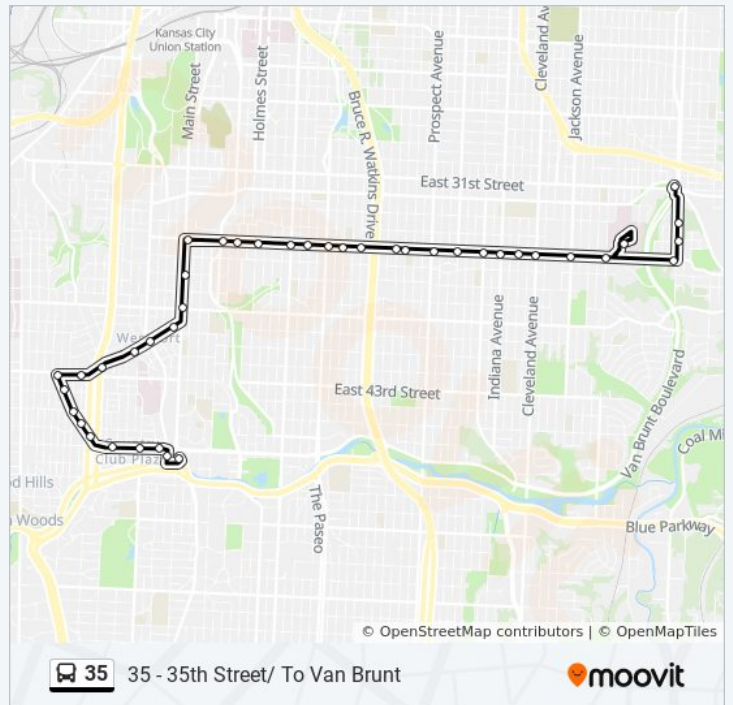

Direction: 35 - 35th Street/ To Van Brunt

41 stops

[VIEW LINE SCHEDULE](#)

- On Main at 47th Southbound
- 47th & Mill Creek Pkwy
- On 47th at Wyandotte Westbound Nearside
- On 47th at Broadway Westbound Farside
- On 47th St at Jefferson St Westbound Farside
- On Roanoke at Belleview Northbound
- On Roanoke at Jarboe Northbound
- On Roanoke at 45th Northbound

35 bus Info

Direction: 35 - 35th Street/ To Van Brunt

Stops: 41

Trip Duration: 40 min

Line Summary:

- On Roanoke at Mercier Northbound
- On Roanoke at Westport Northbound
- On Westport Road at Jarboe Eastbound Nearside
- On Westport at Roanoke Eastbound
- On Westport at Mill Eastbound
- On Westport Rd at Broadway Eb
- On Westport Rd at Baltimore Eastbound
- On Main at 39th Nb
- On Main at 37th Northbound
- On Armour at Main Eastbound Farside
- On Armour at Gillham Eastbound
- On Armour at Cherry Eastbound
- On Armour at Holmes Eastbound
- On Armour at Troost Eastbound
- On Armour at Tracy Eastbound
- On Armour at Paseo Eastbound
- On 35th at Wayne Eastbound
- On 35th at Woodland Eastbound
- On 35th at Brooklyn Ave Eastbound
- On 35th at Park Eastbound
- On 35th at Prospect Eastbound Farside
- On 35th at South Benton Eastbound
- On 35th at Benton Eastbound
- On 35th at Indiana Eastbound
- On 35th at Askew Eastbound Nearside
- On 35th at Cleveland Eastbound
- On 35th at Jackson Eastbound Nearside
- On 35th at Elmwood Eastbound
- Va Hospital
- On Hardesty at 35th Eastbound Midblock
- On Hardesty at 34th Northbound
- On Hardesty at Hardesty Northbound
- On Van Brunt Loop at 31st Northbound