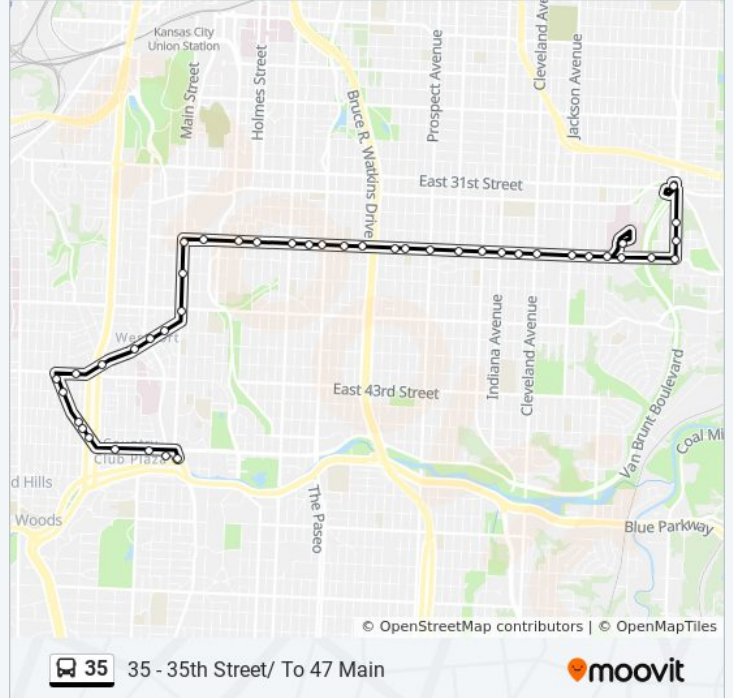

35 bus Info

Direction: 35 - 35th Street/ To 47 Main

Stops: 43

Trip Duration: 40 min

Line Summary:

- On Armour at Troost Westbound
- On Armour at Holmes Westbound
- On Armour at Cherry Westbound
- On Armour at Warwick Wb
- On Main at Armour Southbound
- On Main at 37th Southbound
- On Main at 39th Sb
- On Westport Rd at Wyandotte Wb
- On Westport Rd at Broadway Wb
- On Westport at Mill Westbound
- On Westport at Roanoke Rd Westbound
- On Westport Road at Jarboe Westbound Farside
- On Roanoke Pkwy at Terrace Southeastbound
- On Roanoke Pkwy at Mercier Southeastbound
- On Roanoke Pkwy at 45th Southeastbound
- On Roanoke Pkwy at 46th Southeastbound
- On Roanoke Pkwy at Belleview Southeastbound
- On 47th at Jefferson Eastbound Nearside
- On 47th at Central Eastbound Farside
- 47th & Mill Creek Pkwy
- On Main at 47th Southbound

Direction: 35 - 35th Street/ To Van Brunt

41 stops

[VIEW LINE SCHEDULE](#)

- On Main at 47th Southbound
- 47th & Mill Creek Pkwy
- On 47th at Wyandotte Westbound Nearside
- On 47th at Broadway Westbound Farside
- On 47th St at Jefferson St Westbound Farside
- On Roanoke at Belleview Northbound
- On Roanoke at Jarboe Northbound
- On Roanoke at 45th Northbound