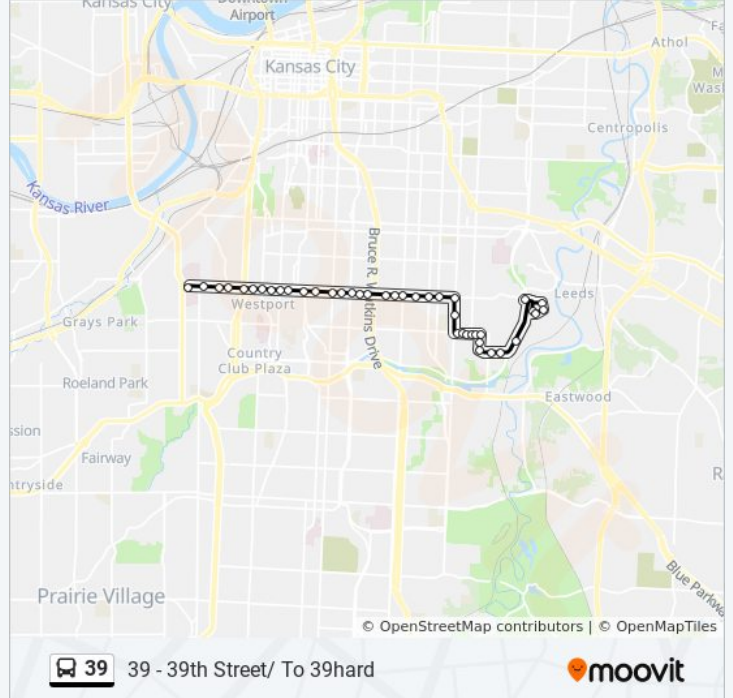

On 39th at Tracy Eastbound

On 39th at Paseo Eastbound Farside

On 39th at Wayne Eb

On 39th at Woodland Eastbound

On 39th at Brooklyn Eastbound

On 39th at Olive Eastbound

On 39th at Prospect Eastbound

On 39th at S Benton Eastbound

On 39th at Benton Blvd Eastbound

On 39th at Indiana Eastbound Farside

On 39th at Cleveland Eastbound

On Cleveland at 41st Southbound

On 43rd Between Cleveland & Mersington Eb

On 43rd at Myrtle Eastbound

On 43rd at Norton Eastbound

On 43rd at Jackson Eastbound

On 43rd at Spruce Eastbound

On 43rd at Kensington Eastbound

On Kensington at 44th Southbound

On Kensington at 45th Southbound Nearside

On 45th Between Elmwood & Lawn Eastbound

On 45th Between Lister & Chelsea Eastbound

On Cleaver II Blvd at Clary Nb

On 39th St at Topping Eastbound

On Topping at 40th Sb

On 40th at Lawndale Westbound

On Oakley at 39th Terr Nb

On 39th at Hardesty Westbound

39 bus time schedules and route maps are available in an offline PDF at moovitapp.com. Use the [Moovit App](#) to see live bus times, train schedule or subway schedule, and step-by-step directions for all public transit in Kansas City.

[About Moovit](#) · [MaaS Solutions](#) · [Supported Countries](#) · [Mooviter Community](#)

Check Live Arrival Times