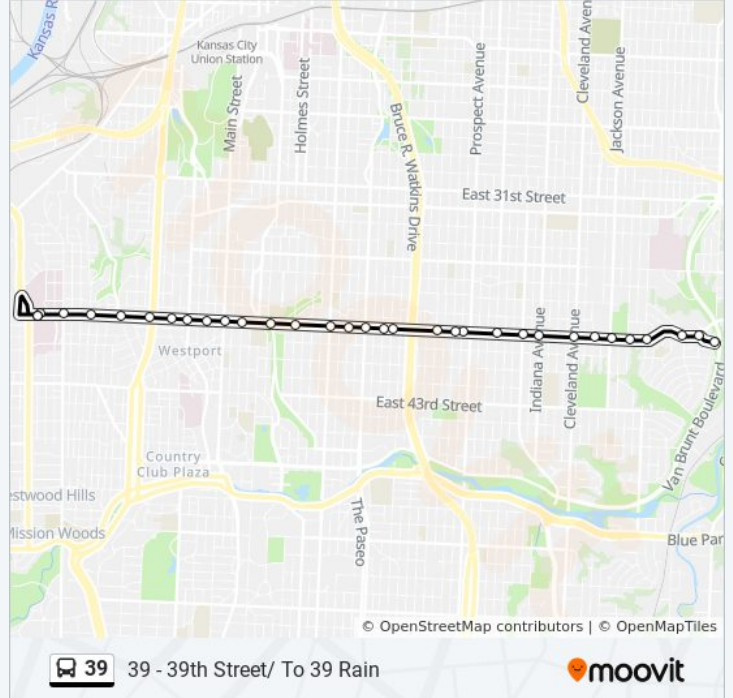

**Direction: 39 - 39th Street/ To 39 Rain**

33 stops

[VIEW LINE SCHEDULE](#)

- On 39th at Hardesty Westbound
- On 39th at Leeds Tfwy Westbound
- On 39th at Vineyard Westbound
- On 39th at Elmwood Westbound
- On 39th Between Cypress & Kensington Wb
- On 39th at Jackson Westbound
- On 39th at Myrtle Westbound
- On 39th at Cleveland Westbound
- On 39th at Indiana Westbound Farside
- On 39th at Benton Blvd Westbound
- On 39th at South Benton Westbound
- On 39th at Prospect Westbound
- On 39th at Olive Westbound
- On 39th at Brooklyn Westbound
- On 39th at Woodland Westbound
- On 39th at Wayne Westbound
- On 39th at Paseo Westbound

**39 bus Info**

**Direction:** 39 - 39th Street/ To 39 Rain

**Stops:** 33

**Trip Duration:** 25 min

**Line Summary:**

On 39th at Tracy Westbound  
 On 39th at Troost Westbound  
 On 39th at Holmes Westbound  
 On 39th at Gillham Westbound  
 On 39th at Warwick Westbound  
 On 39th at Main Westbound  
 On 39th at Wyandotte Westbound  
 On 39th at Broadway Westbound  
 On 39th at Pennsylvania Westbound  
 On 39th at Summit Westbound  
 On 39th at Roanoke Westbound  
 On 39th at Wyoming Westbound  
 On 39th at State Line Westbound  
 On 39th St at Ku Med Center Library Westbound  
 39th & Rainbow  
 39th & Rainbow

**Direction: 39 - 39th Street/ To 39hard**

41 stops

[VIEW LINE SCHEDULE](#)

39th & Rainbow  
 On 39th at Bell Eastbound  
 On 39th Between Terrece & Mercier Eb  
 On 39th at Roanoke Eastbound  
 On 39th at Summit Eastbound  
 On 39th at Pennsylvania Eastbound  
 On 39th at Broadway Eastbound  
 On 39th at Wyandotte Eastbound  
 On 39th at Main Nearside Eastbound  
 On 39th St at Warwick Eb  
 On 39th at Gillham Eastbound  
 On 39th at Holmes Eastbound  
 On 39th at Troost Eastbound

**39 bus Info**

**Direction:** 39 - 39th Street/ To 39hard

**Stops:** 41

**Trip Duration:** 28 min

**Line Summary:**

On 39th at Tracy Eastbound

On 39th at Paseo Eastbound Farside

On 39th at Wayne Eb