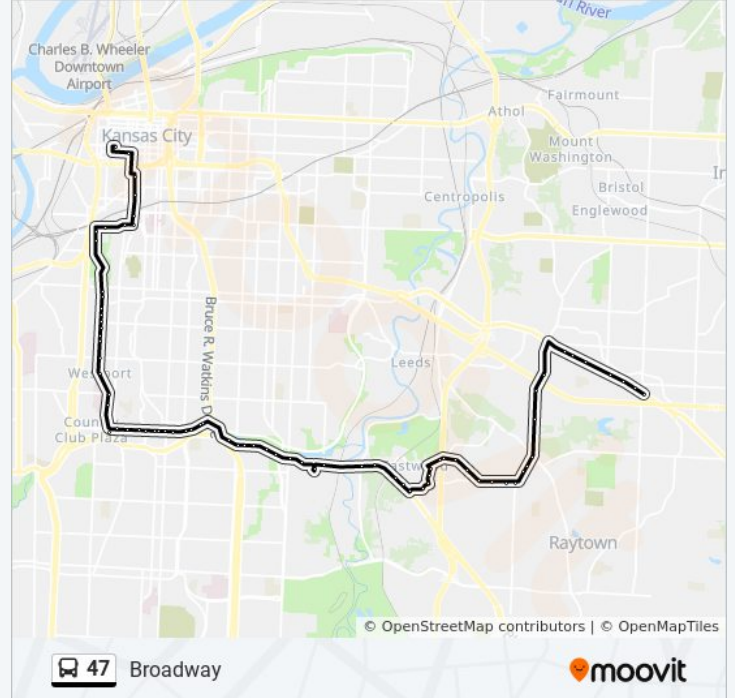

On Swope Pkwy at Agnes Westbound

On Swope Pkwy at Chestnut Westbound

On Swope Pkwy at Prospect Wb Nearside

On Swope Pkwy at Bruce Watkins Pkwy
Westbound

On Cleaver II Blvd at Woodland Westbound

On Cleaver II Blvd at 1706 East

On Cleaver II Blvd at 1526 Cleaver II Blvd Wb

On Cleaver II Blvd at Paseo Wb

On Cleaver II Blvd at Forest/Tracy Wb

On Cleaver II Blvd at Troost Wb

On Cleaver II Blvd at Campbell Wb

On Cleaver II Blvd at Charlotte Wb

On Cleaver II Blvd at Rockhill Wb

On Cleaver II Blvd at Locust Westbound

On Cleaver II Blvd at Oak Westbound

On Cleaver II Blvd at Main Westbound

Dummy on Broadway And 46th Nb

On Broadway at St Lukes Nb

On Broadway at 43rd Nb

On Broadway at Westport Northbound Farside

On Broadway at 39th Northbound

On Broadway at 37th Northbound

On Broadway at Valentine Rd Northbound

On Broadway Between Knickerbocker And
Armour Nb

On Broadway at Armour Northbound