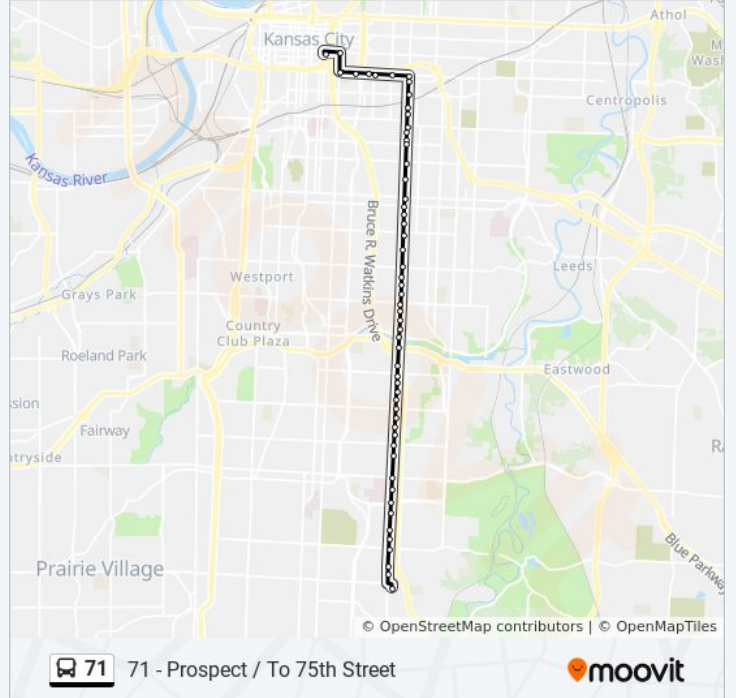

71 bus Info

Direction: 71 - Prospect / To 75th Street

Stops: 55

Trip Duration: 34 min

Line Summary:

On Prospect at 35th Southbound Midblock
On Prospect at 37th Southbound
On Prospect at 39th Southbound
On Prospect at 40th Southbound
On Prospect at 41st Southbound
On Prospect at 42nd Southbound
On Prospect at 43rd Southbound
On Prospect at 44th Southbound
On Prospect at 45th Southbound
On Prospect at 46th Southbound
On Prospect at Cleaver II Blvd Sb
On Prospect at Swope Parkway Sb Ns
On Prospect at 50th Southbound
On Prospect at 51st Southbound
On Prospect at 52nd Southbound
On Prospect at 53rd Southbound
On Prospect at 54th Southbound
On Prospect at 55th Southbound
On Prospect at 56th Southbound
On Prospect at 57th Southbound
On Prospect at 58th Southbound Nearside
On Prospect at 59th Southbound
On Prospect at 6024 Southbound
On Prospect at 63rd Southbound
On Prospect at 64th Southbound
On Prospect at Meyer Southbound
On Prospect at 67th Southbound
On Prospect at 69th Southbound
On Prospect at 70th Southbound
On Prospect at Gregory Southbound Farside
On Prospect at 73rd Southbound
On Prospect at 74th Southbound
75th & Prospect Transit Center

Direction: 71 - Prospect / To Downtown

55 stops

[VIEW LINE SCHEDULE](#)

On Prospect at 75th Transit Center Northbound

On Prospect at 74th Northbound

On Prospect at 73rd Northbound

On Prospect at Gregory Northbound Farside