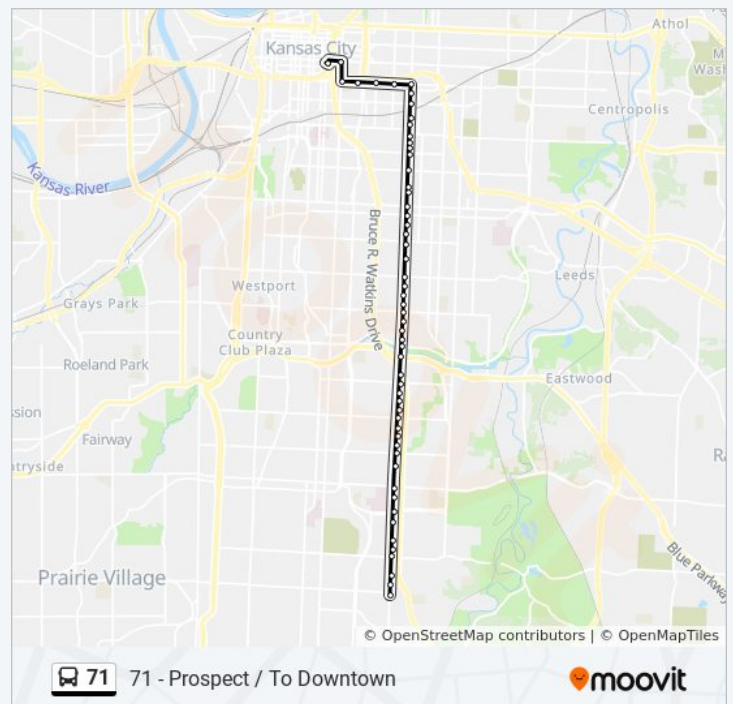

On Prospect at 59th Northbound Farside

On Prospect at 58th Northbound Nearside

On Prospect at 57th Northbound

On Prospect at 56th Northbound

On Prospect at 55th Northbound Farside

On Prospect at 54th Northbound

Sunday	5:00 AM - 7:00 PM
Monday	4:49 AM - 6:49 PM
Tuesday	4:49 AM - 6:49 PM
Wednesday	4:49 AM - 6:49 PM
Thursday	4:49 AM - 6:49 PM
Friday	4:49 AM - 6:49 PM
Saturday	5:00 AM - 7:00 PM

71 bus Info

Direction: 71 - Prospect / To Downtown

Stops: 55

Trip Duration: 39 min

Line Summary:

On Prospect at 40th Northbound
On Prospect at 39th Northbound Farside
On Prospect at 37th Northbound
On Prospect at 35th Northbound Midblock
On Prospect at 34th Northbound
On Prospect at 33rd Northbound
On Prospect at Linwood Northbound
On Prospect at 31st Northbound
On Prospect at 29th Northbound
On Prospect at Victor Northbound
On Prospect at 27th Northbound
On Prospect at 25th Northbound
On Prospect at 24th Terrace Northbound
On Prospect at 24th Northbound
On Prospect at 23rd Northbound
On Prospect at 21st Northbound
On Prospect at 20th Northbound
On Prospect at 18th Northbound
On Prospect at 16th Northbound
On Truman at Prospect Westbound Farside
Truman at Brooklyn Fareside Wb
On Truman at Woodland Westbound Farside
On Truman at Lydia Westbound
On Troost at Truman Northbound
On 12th at Troost Westbound Farside
East Village -- Bay K