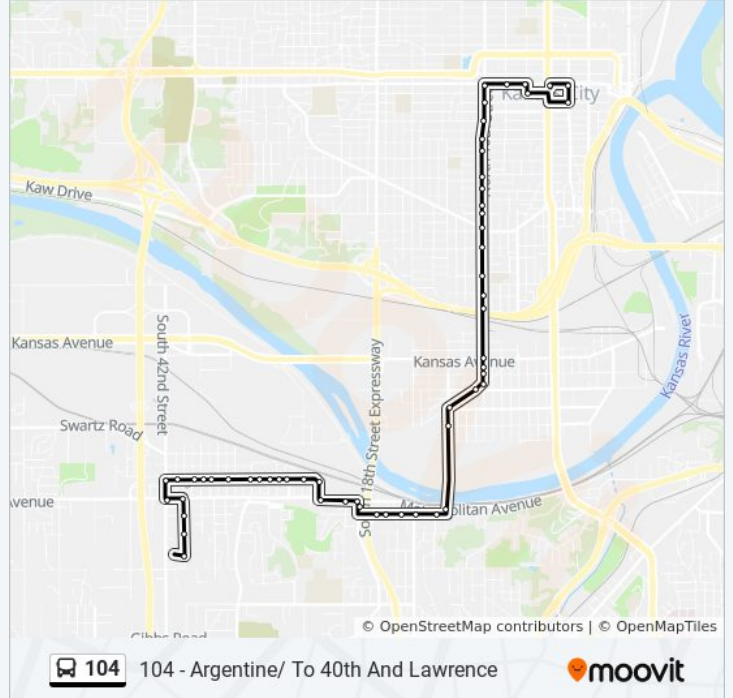

Use the Moovit App to find the closest 104 bus station near you and find out when is the next 104 bus arriving.

Direction: 104 - Argentine/ To 40th And Lawrence

55 stops

[VIEW LINE SCHEDULE](#)

- 7th & Minnesota Metrocenter
- On 6th at Minnesota Southbound
- On 6th at Ann Southbound
- On Armstrong at 8th St Westbound
- On Minnesota at 8th Westbound
- On Minnesota at 9th Westbound
- On 10th at Minnesota Southbound
- On 10th at Ann Southbound
- On 10th at Grandview Blvd Southbound
- On 10th at Orville Southbound
- On 10th at Splitlog Southbound
- On 10th at Tenny Southbound
- On 10th at Ford Sb
- On 10th at Calvin Southbound
- On 10th at Ridge Southbound
- On 10th at Central Southbound
- On 10th at Pacific Southbound
- On 10th at Gilmore Southbound
- On 10th at Ray Southbound
- On 10th at Montana Southbound

104 bus Info

Direction: 104 - Argentine/ To 40th And Lawrence
Stops: 55
Trip Duration: 25 min
Line Summary:

- On 10th at Kansas Southbound
- On 10th at Custer Southbound
- On 10th at Shawnee Southbound
- On 10th at Argentine Blvd Southbound
- On Argentine at Osage Southbound
- On Argentine at 12th St Southwestbound
- On 12th at Cheyenne Sb
- On 12th St at Metropolitan Sb
- On Ruby at Valley Westbound
- On Ruby at 14th Westbound
- On Ruby at 15th Westbound
- On Ruby at 17th Westbound
- On Ruby at 18th Westbound
- On 21st Between Metropolitan And Ruby Northbound
- On Metropolitan at 21st St Westbound
- On Metropolitan at 22nd St Wb
- On Metropolitan at 24th Westbound
- On 24th Between Metropolitan And Strong Northbound
- On Strong at 26th Westbound
- On Strong at 28th Westbound
- On Strong at 29th Westbound
- On Strong at 30th Westbound
- On Strong at 31st Wb
- On Strong at 32nd Westbound
- On Strong at 35th Westbound
- On Strong at 37th Westbound
- On Strong at 38th Westbound
- On Strong at 39th Westbound
- On Strong at 41st Westbound
- On Strong at 42nd Wb
- On Metropolitan at 42nd Eastbound
- On Metropolitan at 40th Eastbound