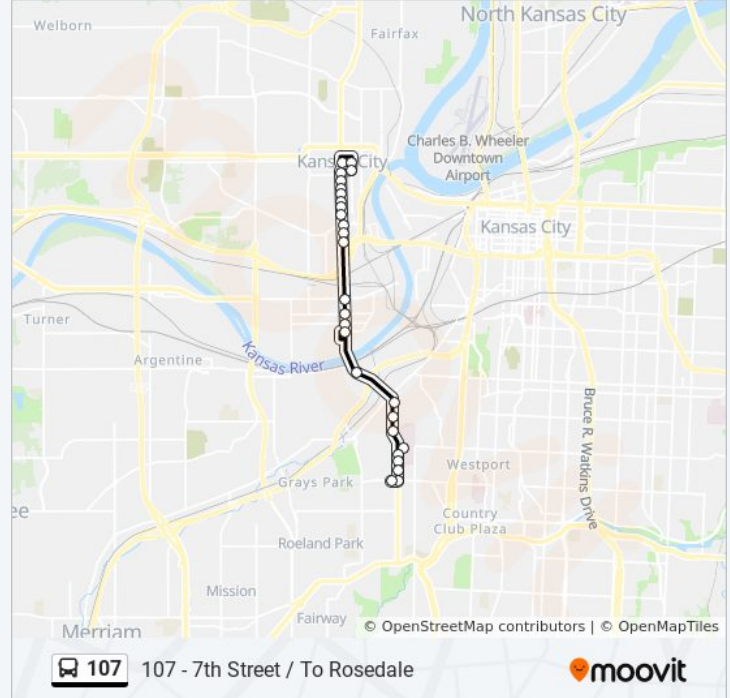

107 - 7th St-Parallel/7th & Minnesota

[View In Website Mode](#)

The 107 bus line (107 - 7th St-Parallel/7th & Minnesota) has 2 routes. For regular weekdays, their operation hours are: (1) 107 - 7th St-Parallel/7th & Minnesota: 6:19 AM - 6:19 PM(2) 107 - 7th Street / To Rosedale: 5:50 AM - 5:50 PM Use the Moovit App to find the closest 107 bus station near you and find out when is the next 107 bus arriving.

107 bus Info

Direction: 107 - 7th St-Parallel/7th & Minnesota

Stops: 32

Trip Duration: 21 min

Line Summary:

- On 7th at Lowell Ave Northbound
- On 7th at Central Northbound
- On 7th at Reynolds Northbound
- On 7th at Tenny Northbound
- On 7th at Ohio Northbound
- On 7th St at Splitlog Nb
- On 7th at Orville Northbound
- On 7th at Tauromee Northbound
- On 7th at Barnett Northbound
- 7th & Minnesota Metrocenter

107 bus Info

Direction: 107 - 7th Street / To Rosedale

Stops: 27

Trip Duration: 20 min

Line Summary:

On Rainbow at SW Blvd Southbound

On Rainbow at 35th Southbound

On Rainbow at 36th Southbound

39th & Rainbow

On Rainbow at 3948 Rainbow Sb

On Rainbow at Olathe Blvd Southbound

On Rainbow at 4140 Rainbow Sb

On Rainbow at 43rd Southbound

On 43rd at Booth Westbound

107 bus time schedules and route maps are available in an offline PDF at moovitapp.com. Use the [Moovit App](#) to see live bus times, train schedule or subway schedule, and step-by-step directions for all public transit in Kansas City.