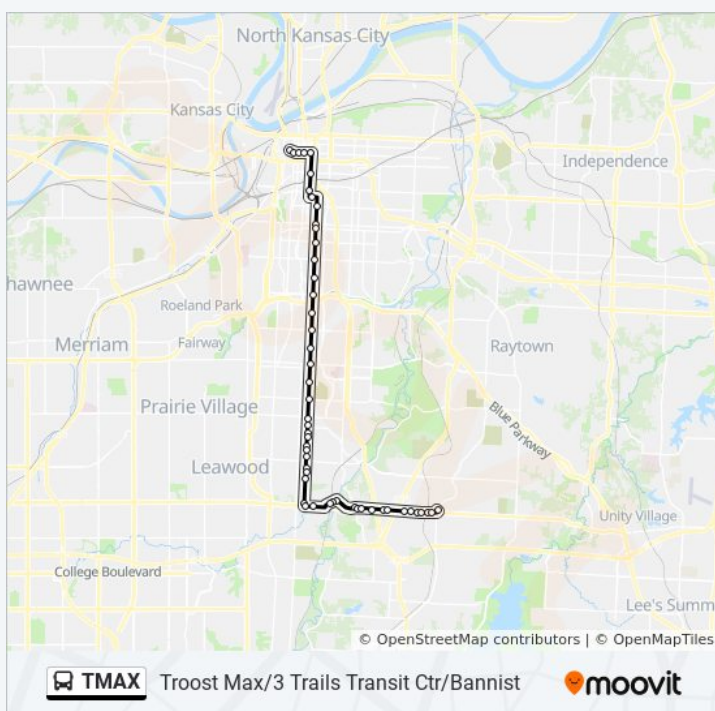

On Oak at 12th Northbound Farside

On 11th at Grand Westbound Nearside

On 11th/Petticoat Lane at Main Westbound

On Wyandotte Between 11th And 12th Southbound

 Troost Max / To Downtown

Direction: Troost Max/3 Trails Transit Ctr/Bannist

50 stops

TMAX bus Time Schedule

Troost Max/3 Trails Transit Ctr/Bannist Route
Timetable:

- On Wyandotte Between 11th And 12th Southbound
- On 12th Between Baltimore And Main Eastbound
- On 12th at Grand Eastbound
- On 12th at Locust Eastbound
- On 12th at Charlotte Eastbound Nearside
- On Charlotte at 18th Sb
- On Charlotte Between 23rd And 24th Southbound
- On 25th at Campbell Eb
- On Troost at 27th Sb
- On Troost at 31st Sb
- On Troost at Linwood Southbound
- On Troost at Armour Southbound
- On Troost at 39th Southbound
- On Troost at 43rd Southbound
- On Troost at Cleaver II Southbound
- On Troost at 51st Sb
- On Troost at 55th Southbound
- On Troost at 59th Sb
- On Troost at 63rd Sb
- On Troost at 67th Sb
- On Troost at Gregory Southbound
- On Troost at 75th Southbound Farside
- On Troost at 7648 Troost Southbound Nearside
- On Troost at 7834 Troost Southbound Nearside
- On Troost at 7920 Troost Southbound Nearside
- On Troost at 82nd Terr Southbound Nearside
- On Troost at President Ave Southbound Nearside
- On Troost at 84th Southbound
- On Troost at 86th Terr Southbound
- On Troost at 8700 Southbound
- On Troost at 89th Southbound

Sunday	7:45 AM - 5:45 PM
Monday	5:50 AM - 8:50 PM
Tuesday	5:50 AM - 8:50 PM
Wednesday	5:50 AM - 8:50 PM
Thursday	5:50 AM - 8:50 PM
Friday	5:50 AM - 8:50 PM
Saturday	5:40 AM - 8:40 PM

TMAX bus Info

Direction: Troost Max/3 Trails Transit Ctr/Bannist

Stops: 50

Trip Duration: 59 min

Line Summary:

On Troost at 9401 Sb

On Bannister at 1115 E Bannister Rd Eastbound

On Bannister at Lydia Eastbound

On 95th Terr at Euclid Eastbound

On 95th Terr at Garfield Eastbound