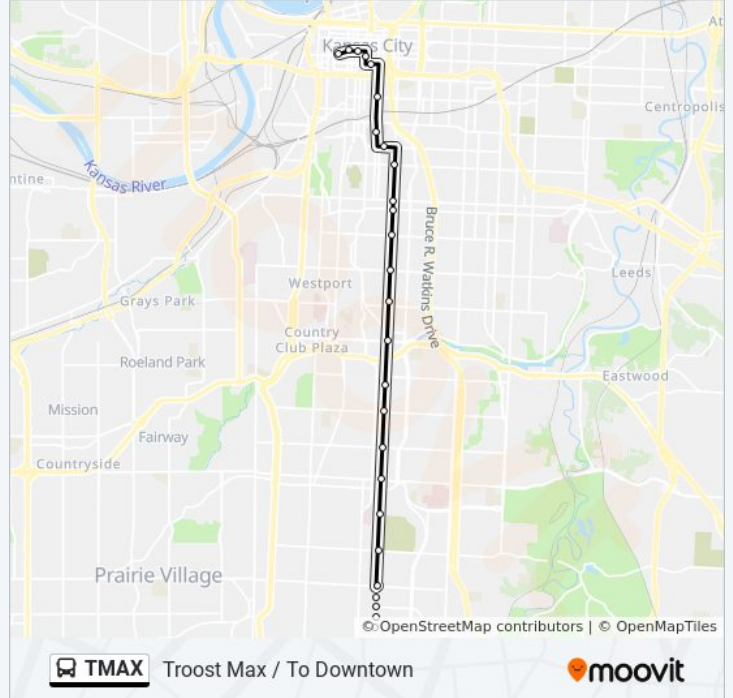

On Troost at Armour Nb

On Troost at Linwood Northbound

On Troost at 31st Northbound

On Troost at 27th Nb

On 25th at Campbell Wb

On Holmes Between 24th And 23rd Northbound

On Holmes at 18th Nb

On 13th at Locust Westbound

On Oak at 12th Northbound Farside

On 11th at Grand Westbound Nearside

On 11th/Petticoat Lane at Main Westbound

On Wyandotte Between 11th And 12th Southbound

 Troost Max / To Downtown

Direction: Troost Max/3 Trails Transit Ctr/Bannist

50 stops

TMAX bus Time Schedule

Troost Max/3 Trails Transit Ctr/Bannist Route
Timetable:

- On Wyandotte Between 11th And 12th Southbound
- On 12th Between Baltimore And Main Eastbound
- On 12th at Grand Eastbound
- On 12th at Locust Eastbound
- On 12th at Charlotte Eastbound Nearside
- On Charlotte at 18th Sb
- On Charlotte Between 23rd And 24th Southbound
- On 25th at Campbell Eb
- On Troost at 27th Sb
- On Troost at 31st Sb
- On Troost at Linwood Southbound
- On Troost at Armour Southbound
- On Troost at 39th Southbound
- On Troost at 43rd Southbound
- On Troost at Cleaver II Southbound
- On Troost at 51st Sb
- On Troost at 55th Southbound
- On Troost at 59th Sb
- On Troost at 63rd Sb
- On Troost at 67th Sb
- On Troost at Gregory Southbound
- On Troost at 75th Southbound Farside
- On Troost at 7648 Troost Southbound Nearside
- On Troost at 7834 Troost Southbound Nearside
- On Troost at 7920 Troost Southbound Nearside
- On Troost at 82nd Terr Southbound Nearside
- On Troost at President Ave Southbound Nearside
- On Troost at 84th Southbound
- On Troost at 86th Terr Southbound
- On Troost at 8700 Southbound
- On Troost at 89th Southbound

Stops: 50

Trip Duration: 59 min

Line Summary:

On Troost at 9401 Sb

On Bannister at 1115 E Bannister Rd Eastbound

On Bannister at Lydia Eastbound

On 95th Terr at Euclid Eastbound

On 95th Terr at Garfield Eastbound