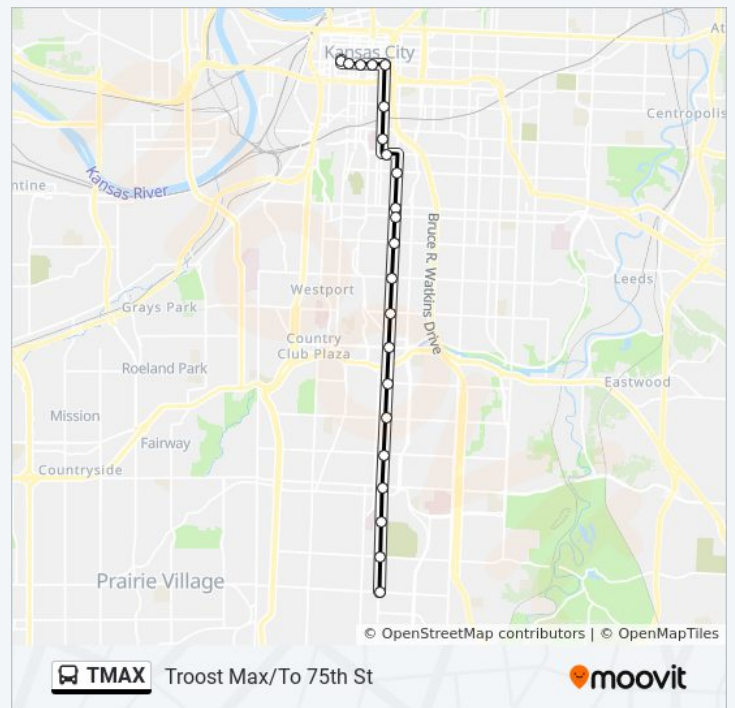

On Troost at Linwood Southbound

On Troost at Armour Southbound

On Troost at 39th Southbound

On Troost at 43rd Southbound

On Troost at Cleaver II Southbound

On Troost at 51st Sb

On Troost at 55th Southbound

On Troost at 59th Sb

On Troost at 63rd Sb

On Troost at 67th Sb

On Troost at Gregory Southbound

75th & Troost Metrocenter

TMAX bus time schedules and route maps are available in an offline PDF at moovitapp.com. Use the [Moovit App](#) to see live bus times, train schedule or subway schedule, and step-by-step directions for all public transit in Kansas City.

[About Moovit](#) • [MaaS Solutions](#) • [Supported Countries](#) • [Mooviter Community](#)

© 2023 Moovit - All Rights Reserved

Check Live Arrival Times