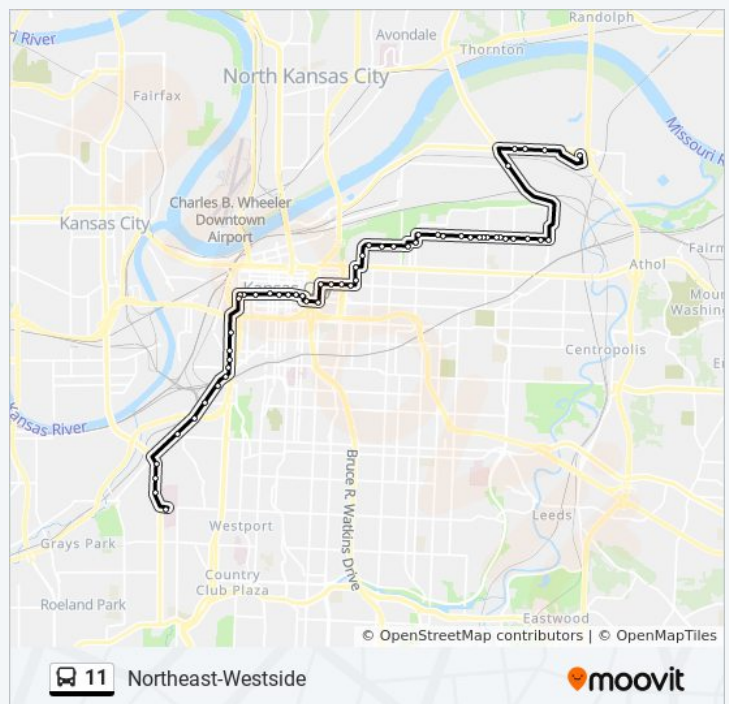

- On SW Blvd at 31st St Westbound
- On Rainbow at SW Blvd Southbound
- On Rainbow at 35th Southbound
- On Rainbow at 36th Southbound
- 39th & Rainbow

Direction: 11 - Northeast-Westside/Ku Med Center

56 stops

[VIEW LINE SCHEDULE](#)

- N. Cambridge @ Front
- On Front Between Universal And Topping Westbound
- On Front at Topping Westbound
- On Front St Betw Southern And Chouteau Wb
- On Chouteau at Gardner Southbound
- On Belmont at St John Southbound
- On St John at White Westbound
- On St John at Lawndale Westbound
- On St John at Hardesty Westbound
- On St John at Denver Westbound
- On St John at Quincy Westbound
- On St John at Brighton Westbound
- On St John at Van Brunt Westbound
- On St John at Lawn Wb
- On St John at Elmwood Westbound
- On St John at Kensington Westbound
- On St John at Jackson Westbound
- On St John at Monroe Westbound
- On St John at Askew Westbound Nearside
- On St John at Benton Westbound
- On Benton Blvd at Anderson Southbound Nearside
- On Bellefontaine at Lexington Southbound

11 bus Time Schedule

11 - Northeast-Westside/Ku Med Center Route
Timetable:

Sunday	6:14 AM - 9:18 PM
Monday	Not Operational
Tuesday	Not Operational
Wednesday	Not Operational
Thursday	Not Operational
Friday	Not Operational
Saturday	6:00 AM - 9:09 PM

11 bus Info

Direction: 11 - Northeast-Westside/Ku Med Center

Stops: 56

Trip Duration: 50 min

Line Summary:

On Lexington at Prospect Westbound

On Lexington at Olive Westbound

On Lexington at Garfield Westbound