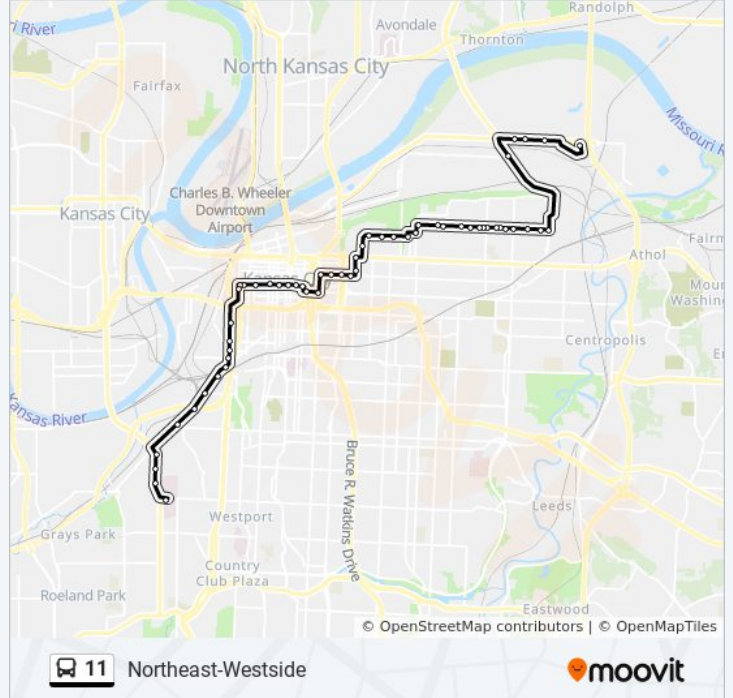

Northeast-Westside

[View In Website Mode](#)

The 11 bus line (Northeast-Westside) has 3 routes. For regular weekdays, their operation hours are:
 (1) 11 - Northeast-Westside/ 31st & SW: 5:15 AM - 11:45 PM
 (2) 11 - Northeast-Westside/Ku Med Center: 6:14 AM - 9:18 PM
 (3) 11-Northeast-Westside/To Mcc: 4:45 AM - 11:40 PM

Use the Moovit App to find the closest 11 bus station near you and find out when is the next 11 bus arriving.

Direction: 11 - Northeast-Westside/ 31st & SW
 56 stops
[VIEW LINE SCHEDULE](#)

11 bus Time Schedule
 11 - Northeast-Westside/ 31st & SW Route
 Timetable:

Sunday	Not Operational
Monday	5:15 AM - 11:45 PM
Tuesday	5:15 AM - 11:45 PM
Wednesday	5:15 AM - 11:45 PM
Thursday	5:15 AM - 11:45 PM
Friday	5:15 AM - 11:45 PM
Saturday	Not Operational

11 bus Info
Direction: 11 - Northeast-Westside/ 31st & SW
Stops: 56
Trip Duration: 54 min
Line Summary:

- On SW Blvd at 31st St Westbound
- On Rainbow at SW Blvd Southbound
- On Rainbow at 35th Southbound
- On Rainbow at 36th Southbound
- 39th & Rainbow

Direction: 11 - Northeast-Westside/Ku Med Center

56 stops