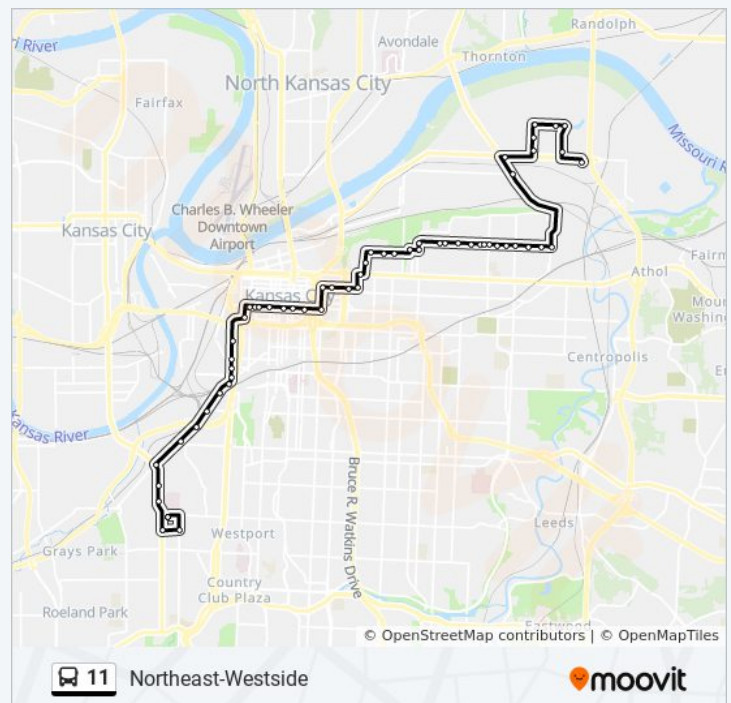

On SW Blvd at 31st Eastbound

On SW Blvd at 29th St Nb

On SW Blvd at 27th Northbound Nearside

On Southwest Blvd at 25th Northbound

On SW Blvd Between Madison And Summit Eastbound

On Summit at Cesar Chavez Northbound

On 12th Between Broadway And Central Eastbound

On 12th Between Central And Wyandotte Eastbound

On 12th Between Baltimore And Main Eastbound

On 12th Between Grand And Mcgee Eastbound

On 12th at Locust Eastbound

11 bus Info

Direction: 11-Northeast-Westside/To Mcc

Stops: 56

Trip Duration: 54 min

Line Summary:

On 12th Between Holmes And Charlotte
Eastbound

On 12th at Troost Eastbound

On 8th at Troost Eastbound

On St John at Clinton Eastbound

On St John at Kensington Eastbound

On St John at Elmwood Eastbound

On St John at Lawn Eb

On St John at Van Brunt Eastbound

On St John at Brighton Eastbound

On St John at Denver Eastbound