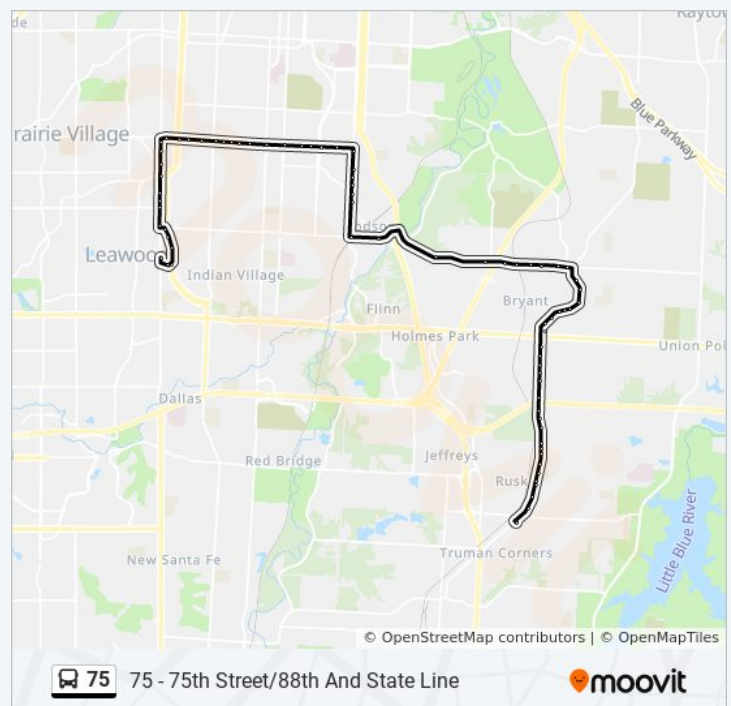

**75 bus Info**

**Direction:** 75 - 75th Street/88th And State Line

**Stops:** 74

**Trip Duration:** 40 min

**Line Summary:**

On 87th at Eastern Westbound  
On 87th at Winchester Westbound  
On 87th at Newton Westbound  
On 87th at 6408 E 87th St Westbound  
On 87th Street at 6300 E 87th Street Westbound  
On E 87th St at Hillcrest Westbound  
On E 87th at Elmwood Westbound  
On 85th at Hickman Mills Dr Westbound  
On Prospect at 85th Northbound  
On Prospect at 81st Nb  
On Prospect at 80th Northbound  
On Prospect at 79th Nb  
On Prospect at 78th Northbound  
On Prospect at 77th Northbound  
On Prospect at 75th Transit Center Northbound  
On 75th at Brooklyn Westbound Nearside  
On 75th at Paseo Westbound  
On 75th at Wayne Westbound  
On 75th at Lydia Westbound  
On 75th at Troost Westbound  
On 75th at Holmes Westbound  
On 75th at Oak Westbound  
On 75th at Grand Westbound Nearside  
On 75th at Main Westbound  
On 75th at Wyandotte Westbound  
On 75th at Broadway Westbound  
On 75th at Jefferson Westbound  
On 75th at Madison Westbound  
On 75th at Ward Pkwy Westbound  
On 75th at Wyoming Westbound  
On State Line at 7532 State Line Southbound  
On State Line Between 76th & Meadowlake Sb  
On State Line at 79th Southbound

On State Line at 7920 Sb

On State Line at 81st Southbound

On State Line at 82nd Street Southbound

On State Line at 83rd Southbound

On State Line at 84th Terrace Southbound  
Nearside

On Ward Pkwy Between 85th St & 85th Terr Sb