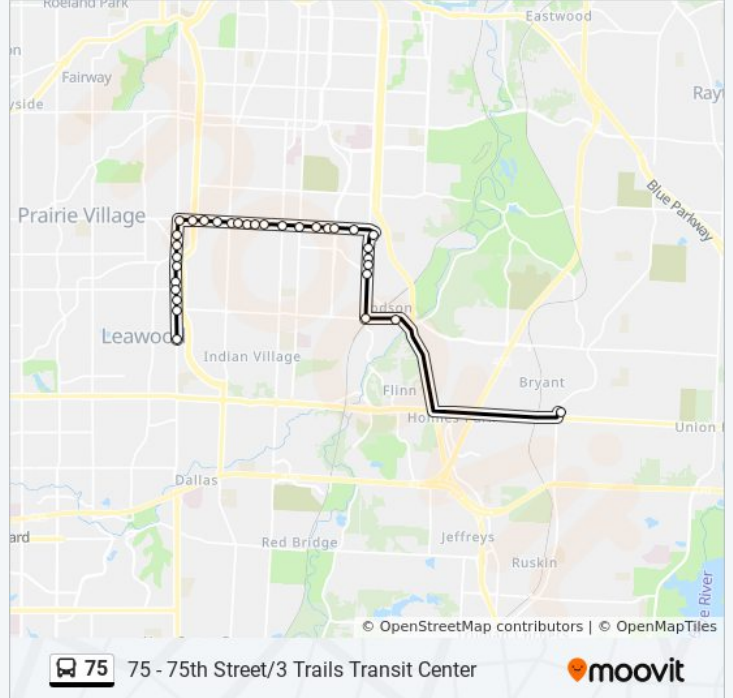

**75 bus Info**

**Direction:** 75 - 75th Street/3 Trails Transit Center

**Stops:** 49

**Trip Duration:** 29 min

**Line Summary:**

- On 75th at Lydia Eastbound
- On 75th Between Wayne & Highland Eb
- On 75th at Paseo Eastbound
- On E 75th at Brooklyn/Park Eastbound
- 75th & Prospect Transit Center
- On Prospect at 77th St Sb
- On Prospect at 77th Terr Sb
- On Prospect at 79th Sb
- On Prospect at 80th Sb
- On Prospect at 85th Southbound
- On 85th at Hickman Mills Dr Eastbound
- On E 87th Street at Elmwood Eastbound
- On E 87th at Hillcrest Eastbound
- On 87th Street at 6101 87th Street Eastbound
- On 87th at 6501 E 87th St Eastbound
- On 87th at Newton Eastbound
- On 87th at Winchester Eastbound
- On 87th at Crystal Eastbound
- On 87th at Eastern Eastbound
- On Blue Ridge Blvd at 87th St Southbound  
Farside
- On Blue Ridge Blvd at 88th Southbound
- On Blue Ridge Blvd at Loma Vista Southbound
- On Blue Ridge Blvd at 90th Terr Sb
- On Blue Ridge Blvd at 9100 Blue Ridge  
Southbound
- On Blue Ridge Blvd at Oakland Ave Southbound
- On Blue Ridge Blvd at Eastern Southbound
- On Blue Ridge Blvd at Corrington Southbound
- On Blue Ridge Blvd at 9300 Blue Ridge  
Southbound
- Bannister & Blue Ridge