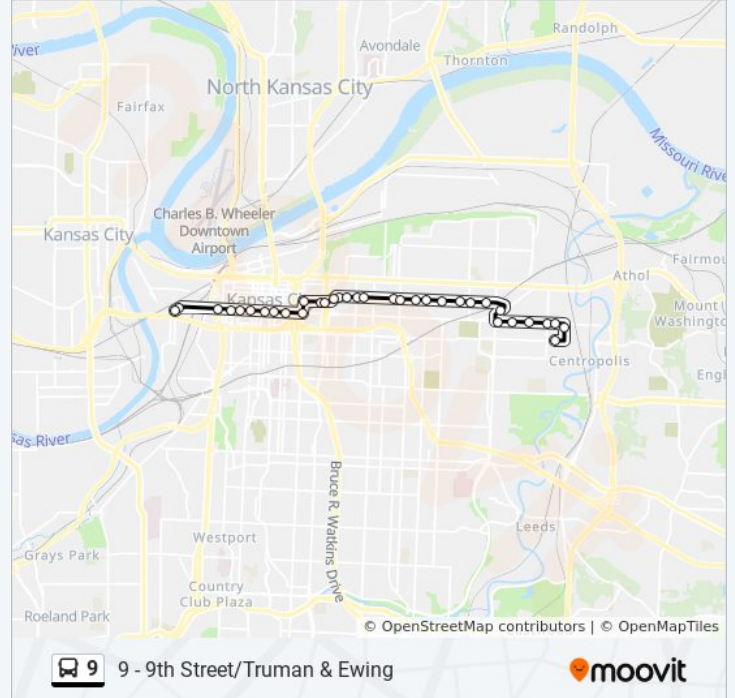

Direction: 9 - 9th Street/Truman & Ewing

34 stops

[VIEW LINE SCHEDULE](#)

- On Wyoming at 12th Northbound
- On 12th Street at Liberty Eastbound
- On 12th Street at Jefferson Eastbound
- On 12th at Washington Eastbound Midblock
- On 12th Between Central And Wyandotte Eastbound
- On 12th Between Baltimore And Main Eastbound
- On 12th Between Grand And Mcgee Eastbound
- On 12th at Locust Eastbound
- On 12th Between Holmes And Charlotte Eastbound
- On 12th at Troost Eastbound
- On 10th at Troost Eastbound Farside
- On 10th at Lydia Eastbound

9 bus Info

Direction: 9 - 9th Street/Truman & Ewing

Stops: 34

Trip Duration: 25 min

Line Summary:

On 10th at Southbound Paseo Eastbound

On Marylou Wms at Highland Eb

On 9th at Woodland Eastbound

On 9th at Jackson Eastbound

On 9th at Elmwood Eastbound

On 9th St at Van Brunt Eastbound Farside

On 9th at Denver Eastbound

On Winner Rd at 10th St Southwestbound

On 12th Between Hardesty & Drury Eb

On 12th at Topping Eastbound

On 12th at Belmont Eastbound

On 12th at Bennington Eastbound

On 12th at Ewing Eastbound

On Winchester at 12th Terr Southbound

On Truman at Ewing Westbound

9 bus time schedules and route maps are available in an offline PDF at moovitapp.com. Use the [Moovit App](#) to see live bus times, train schedule or subway schedule, and step-by-step directions for all public transit in Kansas City.