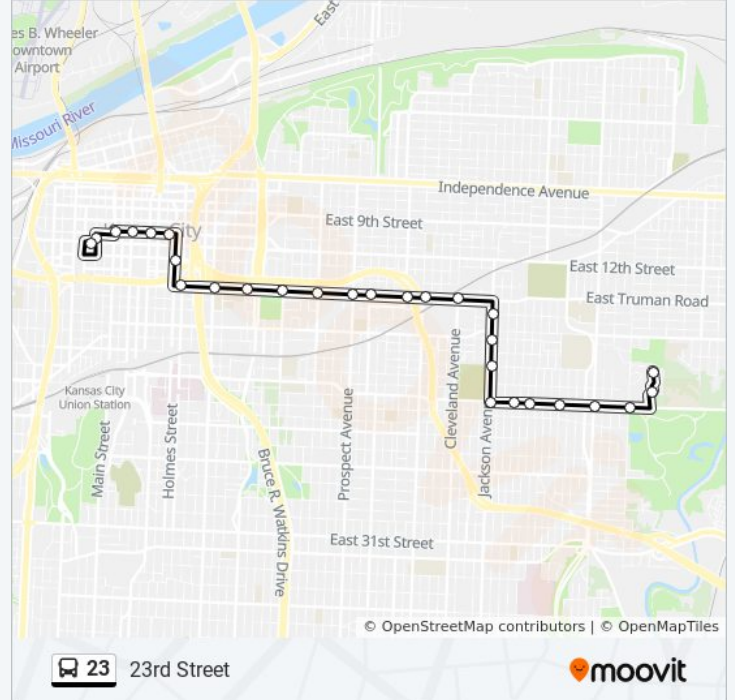

**23 bus Info**

**Direction:** 23 - 23rd Street / To Park Tower  
**Stops:** 29  
**Trip Duration:** 21 min  
**Line Summary:**

- On Jackson at 20th Southbound
- On 23rd at Jackson Eastbound Farside
- On 23rd at Cypress Eastbound
- On 23rd at Lawn Eastbound
- On 23rd at Brighton Eastbound
- On 23rd at Hardesty Eastbound
- On 23rd at Topping Eastbound
- Courtesy Stop on Wheeling at Park Tower Nb
- On Park Tower Dr at Layover Sb

**Direction: 23 - To Downtown**

27 stops

[VIEW LINE SCHEDULE](#)

- On Park Tower Dr at Layover Sb
- On Park Tower Dr at Wheeling Eastbound
- On 23rd at Topping Westbound
- On 23rd at Hardesty Westbound
- On 23rd at Brighton Westbound
- On 23rd at Lawn Westbound
- On 23rd at Cypress Westbound
- On 23rd at Jackson Westbound
- On Jackson at 20th Northbound Farside
- On Jackson at 18th Northbound
- On Jackson at 16th Northbound
- On Truman at Cleveland Westbound
- On Truman at Indiana Westbound
- On Truman Rd at Benton Wb
- On Truman at Chestnut Wb
- On Truman at Prospect Westbound Farside
- Truman at Brooklyn Fareside Wb
- On Truman at Woodland Westbound Farside

**23 bus Info**

**Direction:** 23 - To Downtown

**Stops:** 27

**Trip Duration:** 20 min

**Line Summary:**

On Truman at Lydia Westbound

On Truman at Troost Westbound Nearside

On Truman at Charlotte Westbound Farside

On Holmes at 13th Northbound Nearside

11th at Cherry

On 11th at Oak Westbound

On 11th at Grand Westbound Nearside

On 11th/Petticoat Lane at Main Westbound

On 11th at Central Westbound

23 bus time schedules and route maps are available in an offline PDF at [moovitapp.com](https://moovitapp.com). Use the [Moovit App](#) to see live bus times, train schedule or subway schedule, and step-by-step directions for all public transit in Kansas City.