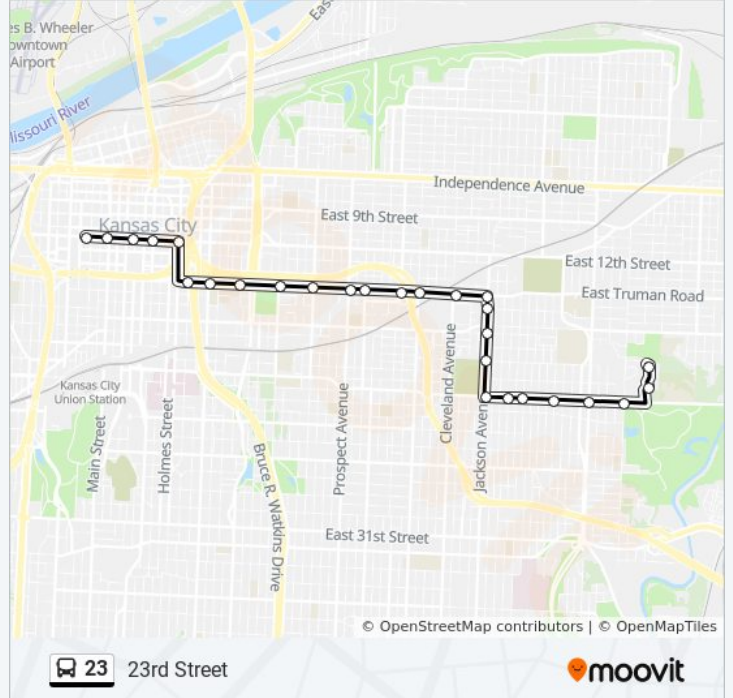

**Direction: 23 - 23rd Street / To Park Tower**  
 29 stops  
[VIEW LINE SCHEDULE](#)

- On 11th at Central Westbound
- On 12th Between Broadway And Central Eastbound
- On 12th Between Central And Wyandotte Eastbound
- On 12th Between Baltimore And Main Eastbound
- On 12th Between Grand And Mcgee Eastbound
- On 12th at Locust Eastbound
- On 12th at Charlotte Eastbound Nearside
- On Truman at Campbell Eastbound
- On Truman Rd at Troost Eastbound Farside
- On Truman at Lydia Eastbound
- On Truman at Woodland Eastbound Farside
- On Truman at Brooklyn Eastbound
- On Truman at Prospect Eastbound FS
- On Truman at Chestnut Eb
- On Truman at Benton Blvd Eastbound
- On Truman at Indiana Eastbound Farside
- On Truman at Cleveland Eastbound Farside
- On Truman at Jackson Eastbound
- On Jackson at 16th Southbound
- On Jackson at 18th Southbound

**23 bus Info**

**Direction:** 23 - 23rd Street / To Park Tower  
**Stops:** 29  
**Trip Duration:** 21 min  
**Line Summary:**

- On Jackson at 20th Southbound
- On 23rd at Jackson Eastbound Farside
- On 23rd at Cypress Eastbound
- On 23rd at Lawn Eastbound
- On 23rd at Brighton Eastbound
- On 23rd at Hardesty Eastbound
- On 23rd at Topping Eastbound
- Courtesy Stop on Wheeling at Park Tower Nb
- On Park Tower Dr at Layover Sb

**23 bus Info**

**Direction:** 23 - To Downtown

**Stops:** 27

**Trip Duration:** 20 min

**Line Summary:**

On Truman at Lydia Westbound

On Truman at Troost Westbound Nearside

On Truman at Charlotte Westbound Farside