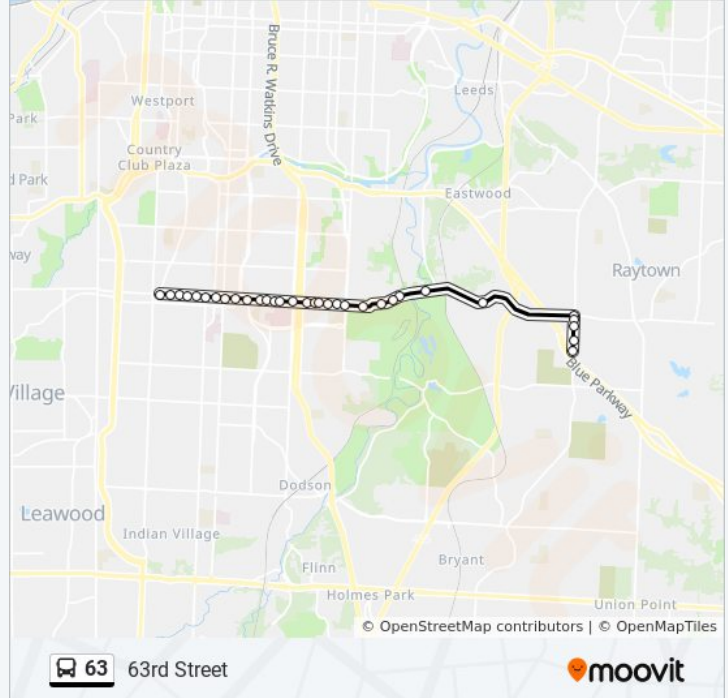

63rd Street

View In Website Mode

The 63 bus line (63rd Street) has 2 routes. For regular weekdays, their operation hours are:
 (1) 63 - 63rd St/67th & Blue Ridge: 6:00 AM - 7:00 PM (2) 63 - 63rd Street/ To Brookside: 5:45 AM - 6:30 PM
 Use the Moovit App to find the closest 63 bus station near you and find out when is the next 63 bus arriving.

63 bus Info

Direction: 63 - 63rd St/67th & Blue Ridge

Stops: 35

Trip Duration: 23 min

Line Summary:

- On 63rd at Elmwood Eastbound
- On 63rd Betw Yates And Manchester Eastbound
- On 63rd at Manchester Trafficway Eastbound
- On 63rd at Lewis Rd Eastbound
- On Beacon at Usda Building Eb
- On Beacon at Winchester Eb
- On Winchester at 6301 Winchester Nb
- On 63rd at Winchester Eastbound
- On 63rd St at Blue Ridge Eb
- On Blue Ridge Between 63rd & 63ter Sb
- On Blue Ridge Cutoff at 6412 Blue Ridge Cutoff Sb
- On Blue Ridge Cutoff at Blue Ridge Sb
- On 67th at Blue Ridge Westbound

Direction: 63 - 63rd Street/ To Brookside

40 stops

[VIEW LINE SCHEDULE](#)

- On 67th at Blue Ridge Westbound
- On 67th at Booth Westbound
- On 67th at James A. Reed Westbound
- On 67th at Manchester Westbound
- On Manchester at 66th Northbound
- On Manchester at 6392 Manchester Nb
- On Manchester at 63rd Northbound
- On Winchester at 63rd St Sb
- On Winchester at 6301 Winchester Ave Southbound
- On Winchester at Beacon Sb
- On Beacon at Usda Building Wb
- On 63rd at Lewis Rd Westbound
- On 63rd at Manchester Tfwy Westbound
- On 63rd St Between Manchester And Elmwood Wb

63 bus Time Schedule

63 - 63rd Street/ To Brookside Route Timetable:

Sunday	9:30 AM - 5:41 PM
Monday	5:45 AM - 6:30 PM
Tuesday	5:45 AM - 6:30 PM
Wednesday	5:45 AM - 6:30 PM
Thursday	5:45 AM - 6:30 PM
Friday	5:45 AM - 6:30 PM
Saturday	8:29 AM - 6:37 PM