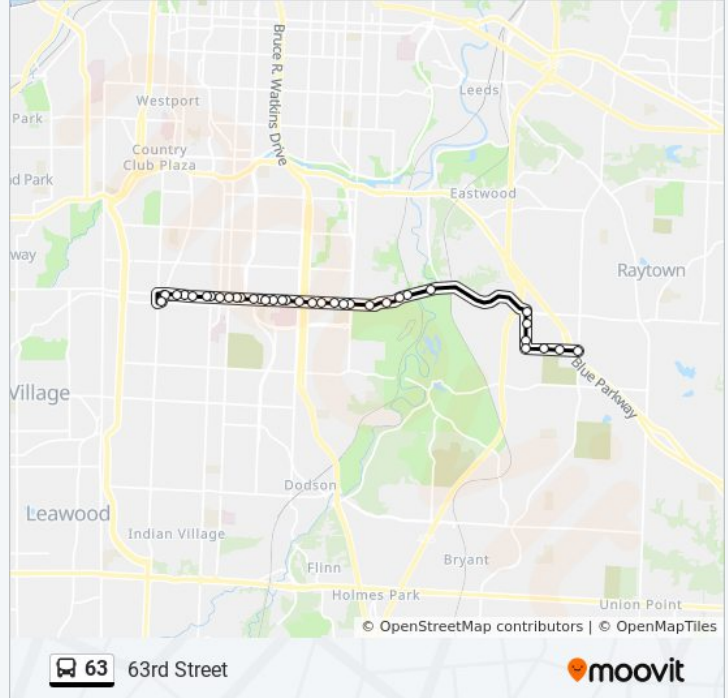

63 bus Info

Direction: 63 - 63rd St/67th & Blue Ridge

Stops: 35

Trip Duration: 23 min

Line Summary:

- On 63rd at Elmwood Eastbound
- On 63rd Betw Yates And Manchester Eastbound
- On 63rd at Manchester Trafficway Eastbound
- On 63rd at Lewis Rd Eastbound
- On Beacon at Usda Building Eb
- On Beacon at Winchester Eb
- On Winchester at 6301 Winchester Nb
- On 63rd at Winchester Eastbound
- On 63rd St at Blue Ridge Eb
- On Blue Ridge Between 63rd & 63ter Sb
- On Blue Ridge Cutoff at 6412 Blue Ridge Cutoff Sb
- On Blue Ridge Cutoff at Blue Ridge Sb
- On 67th at Blue Ridge Westbound

63 bus Info

Direction: 63 - 63rd Street/ To Brookside

Stops: 40

Trip Duration: 26 min

Line Summary:

On 63rd at Elmwood Westbound
On 63rd at Jackson Westbound
On 63rd at Swope Pkwy Westbound
On 63rd at 3630 East 63rd St Westbound
On 63rd at Indiana Westbound
On 63rd Street at Bellefontaine Wb
On 63rd at South Benton Westbound
On 63rd at Prospect Westbound
On 63rd at Park Westbound
On 63rd at Brooklyn Westbound
On 63rd at Euclid Westbound
On 63rd at Citadel Westbound
On 63rd at Bushman Westbound
On 63rd at Paseo Westbound
On 63rd St Between Paseo And Tracy Westbound
On 63rd at Tracy Westbound
On 63rd at Troost Westbound
On 63rd at Rockhill Wb
On 63rd at Holmes Westbound
On 63rd at Cherry Westbound
On 63rd at Oak Westbound
On 63rd at Morningside Westbound
On 63rd at Main Westbound
On Brookside at 63rd Sb
On Brookside at Meyer Sb
On 63rd at Brookside Eastbound