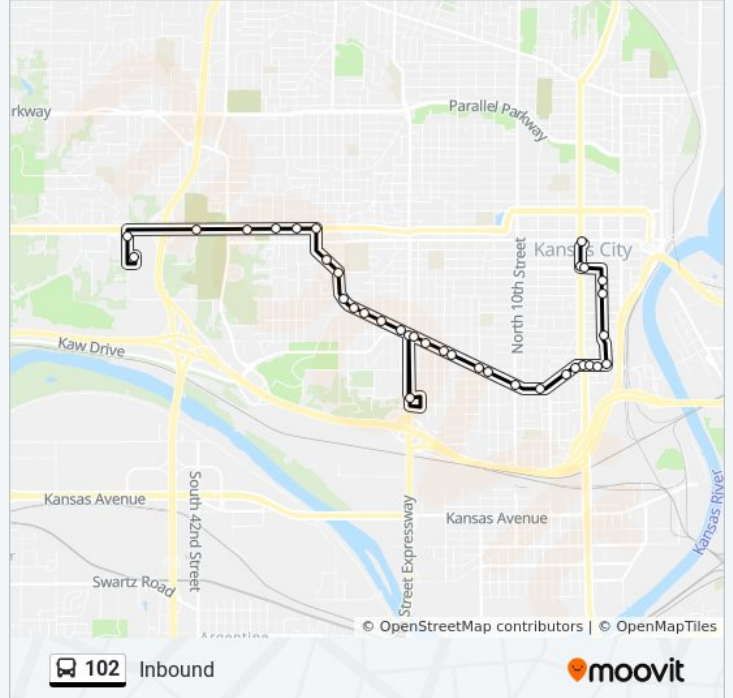

Direction: Inbound

36 stops

[VIEW LINE SCHEDULE](#)

- 47th & State Ave Metrocenter
- On 47th St at Minnesota Ave Nb
- On State at 41st Terrace Eastbound
- On State Ave at 37th St Eastbound
- On State Ave at 34th St Eastbound
- On State Ave at 31st Eastbound
- On State Ave at 29th St Eastbound
- On Westview at Ann Southbound
- On Westview at N Washington Southbound
- On Westview at Orville Southbound
- On Central at 24th Eastbound
- On Central at 2309 Eastbound
- On Central at 21st St Eastbound
- On Central at 19th St Eastbound
- On 18th at Central Southbound Farside
- On Bunker at 18th St Westbound
- On Central at 18th Eastbound
- On Central at 16th Eastbound
- On Central at Wilson Eastbound
- On Central at 13th Eastbound
- On Central at 12th Eastbound
- On Central at Bethany Eastbound

102 bus Info

Direction: Inbound

Stops: 36

Trip Duration: 25 min

Line Summary:

On Central at 10th Eastbound
 On Central at 9th Eastbound
 On Central at Coy Eastbound
 On Central at Pyle Eastbound
 On Central at 7th Eastbound
 On Central at 7th Btwn Tremont Wb
 On Central at Tremont Eb
 On N 6th Street at Central Nb
 On N 6th at Riverview Nb
 On N 6th at Orville Nb
 On N 6th St at Sandusky Nb
 On Barnett at Pedestrian Crossing Wb
 On 7th at Barnett Northbound
 7th & Minnesota Metrocenter

Direction: Outbound

38 stops

[VIEW LINE SCHEDULE](#)

7th & Minnesota Metrocenter
 On 6th at Minnesota Southbound
 On 6th at Ann Southbound
 On N 6th Street at Tauromee Sb
 On N 6th Street at Sandusk Sb
 On N 6th at Orville Sb
 On N 6th at Splitlog Sb
 On N 6th at Riverview Sb
 On Central at Tremont Westbound
 On Central at 7th Westbound
 On Central at Simpson Westbound
 On Central at 8th Westbound
 On Central at 9th Westbound
 On Central at Feree Westbound
 On Central at 10th Westbound

102 bus Info

Direction: Outbound

Stops: 38

Trip Duration: 25 min

Line Summary:

On Central at Baltimore Westbound

On Central at Bethany Westbound

On Central at 12th Westbound