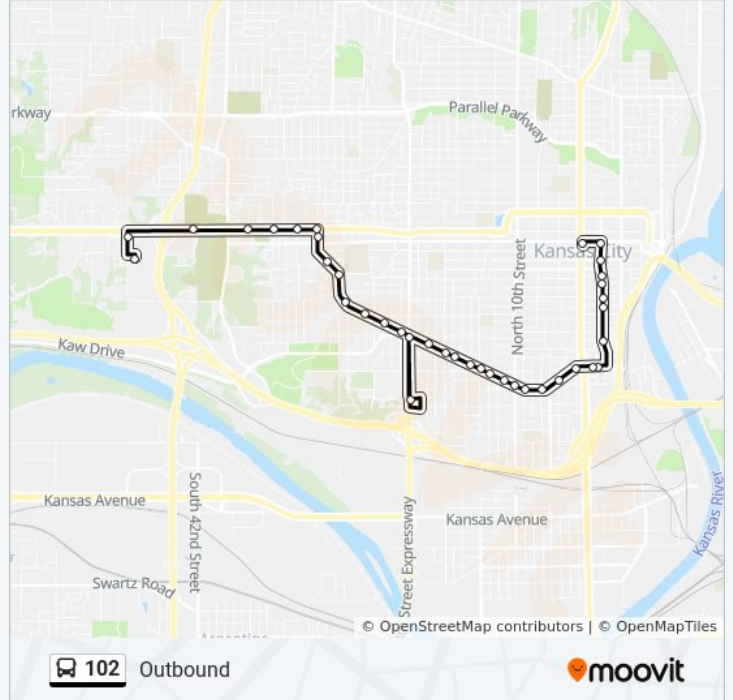

102 bus Info

Direction: Inbound

Stops: 36

Trip Duration: 25 min

Line Summary:

On Central at 10th Eastbound
 On Central at 9th Eastbound
 On Central at Coy Eastbound
 On Central at Pyle Eastbound
 On Central at 7th Eastbound
 On Central at 7th Btwn Tremont Wb
 On Central at Tremont Eb
 On N 6th Street at Central Nb
 On N 6th at Riverview Nb
 On N 6th at Orville Nb
 On N 6th St at Sandusky Nb
 On Barnett at Pedestrian Crossing Wb
 On 7th at Barnett Northbound
 7th & Minnesota Metrocenter

On Central at Valley Westbound

On Central at 13th Westbound

On Central at Wilson Westbound

On Central at 16th Westbound

On 18th at Central Southbound Farside

On Bunker at 18th St Westbound

On Central at 19th Westbound

On Central at 21st Westbound

On Central at 23rd Westbound

On Westview at Central Northbound

On Westview at Tauromee Northbound

On Westview at Ann Northbound

On N 29th at Calumet Ave Northbound

On State at 29th St Westbound

On State Ave at 31st Westbound

On State Ave at 34th Westbound

On State Ave at 37th Westbound

On State at 41st Terrace Westbound

On 47th at Minnesota Southbound

47th & State Ave Metrocenter

102 bus time schedules and route maps are available in an offline PDF at moovitapp.com. Use the [Moovit App](#) to see live bus times, train schedule or subway schedule, and step-by-step directions for all public transit in Kansas City.