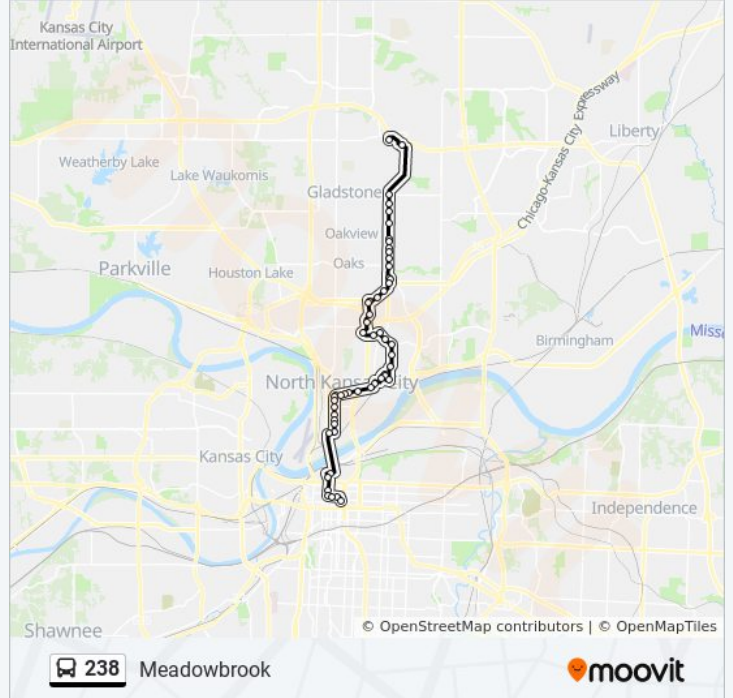

**238 bus Info**

**Direction:** 238 - Meadowbrook/ To Maplewoods

**Stops:** 54

**Trip Duration:** 56 min

**Line Summary:**

On Armour at Vernon Eastbound  
On Vernon at Taney Northbound  
On Clay Edwards Dr at 2700 Nb  
On Clay Edwards at North Kansas City Hospital  
On Clay Edwards Dr at Hospital Entrance Sb  
On Walker at Rockcreek Pkwy Northbound  
On 10 Hwy at Excelsior Eastbound  
On NE Antioch at Winn Nb  
On NE Antioch at Parvin Nb  
On Parvin at 39th Wb  
On Parvin at Prather Wb  
On Parvin at Russell Wb  
On Davidson at Parvin Nb  
On Davidson at 42nd Ter Nb  
On N Davidson at NE 46th St Nb Ns  
On N Highland at 4761 N Highland Northbound  
On Highland at NE Vivion Northbound  
On Vivion at Garfield/Gaddy Eastbound  
On Vivion at Olive Eastbound  
On NE Antioch at 5261 NE Antioch Southbound  
Antioch Center Park & Ride Westbound Lane  
On Antioch at 53rd Northbound  
On Antioch at Englewood Nb  
On Antioch Between 57th Terr And 58th Nb  
On Antioch at 59th Northbound  
On Antioch at 60th Nb  
On Antioch at Brooktree Nb  
On Antioch at N 62nd St Nb  
On Antioch at 65th Terr Northbound  
On N Prospect at 68th Terr Nb  
On N Prospect at 70th Nb  
On N Prospect at 72nd Northbound Nearside  
On 83rd at N Prospect Human Services