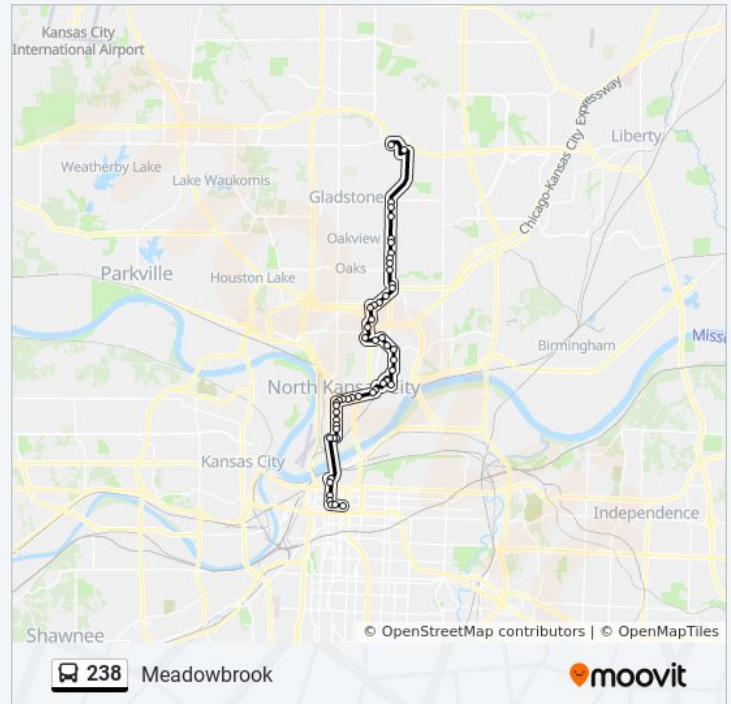

On Clay Edwards Dr at 2700 Sb

On Vernon at Taney Southbound

On Armour Rd Between Vernon And Taney Wb

On Armour Rd at Ozark Westbound

On Armour at Knox Westbound Nearside

On Armour at Iron Westbound Nearside

|          |                   |
|----------|-------------------|
| Thursday | Not Operational   |
| Friday   | Not Operational   |
| Saturday | 4:30 AM - 8:30 PM |

**238 bus Info**

**Direction:** 238 - Meadowbrook/East Village

**Stops:** 53

**Trip Duration:** 54 min

**Line Summary:**

On Armour at Gentry Westbound Farside

On Armour at Erie Westbound Nearside

On Swift Between Armour And 19th Sb

On Swift at 18th Southbound Eastbound