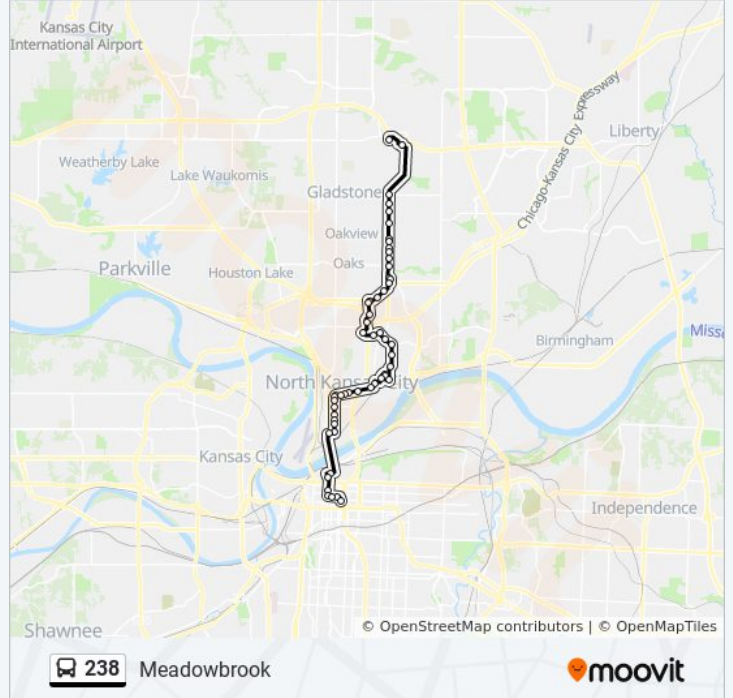

On 10 Hwy at Excelsior Eastbound

On NE Antioch at Winn Nb

On NE Antioch at Parvin Nb

On Parvin at 39th Wb

On Parvin at Prather Wb

On Parvin at Russell Wb

On Davidson at Parvin Nb

On Davidson at 42nd Ter Nb

On N Davidson at NE 46th St Nb Ns

On N Highland at 4761 N Highland Northbound

On Highland at NE Vivion Northbound

On Vivion at Garfield/Gaddy Eastbound

On Vivion at Olive Eastbound

On NE Antioch at 5261 NE Antioch Southbound

Antioch Center Park & Ride Westbound Lane

On Antioch at 53rd Northbound

On Antioch at Englewood Nb

On Antioch Between 57th Terr And 58th Nb

On Antioch at 59th Northbound

On Antioch at 60th Nb

On Antioch at Brooktree Nb

On Antioch at N 62nd St Nb

On Antioch at 65th Terr Northbound

On N Prospect at 68th Terr Nb

On N Prospect at 70th Nb

On N Prospect at 72nd Northbound Nearside

On 83rd at N Prospect Human Services  
Northbound