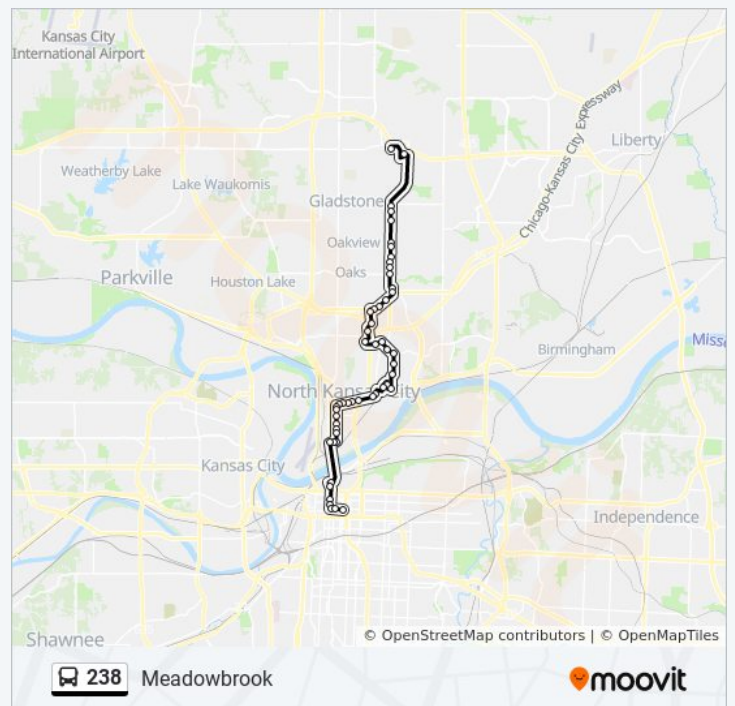

Northbound

At Maple Woods Community College Eb

Direction: 238 - Meadowbrook/ To Maplewoods

53 stops

[VIEW LINE SCHEDULE](#)

- At Maple Woods Community College Eb
- On 83rd at N Prospect Human Services Northbound
- On N Prospect at 72nd Southbound Farside
- On N Prospect at 70th Sb
- On N Prospect at NE 68th Southbound Farside
- On N Antioch at N Wabash Sb
- On Antioch at 63rd PI Sb
- On Antioch at 60th Sb
- On N Antioch at NE 58th St Sb
- On N Antioch at NE 57th Terr Sb
- On N Antioch at Englewood Sb
- On NE Antioch at 5261 NE Antioch Southbound
- Antioch Center Park & Ride Southbound Lane
- On Vivion at Olive Westbound
- On Vivion at Garfield Westbound
- On Vivion at 2000 NE Vivion Wb
- On N Highland at Knollwood Apts Southbound
- On N Highland at N. 46th St Southbound
- On Davidson at 42nd Ter Sb
- On Davidson at Parvin Sb
- On Parvin at Russell Eb
- On Parvin at Prather Eb
- On Parvin at 39th Eb
- On NE Antioch at Parvin Sb
- On NE Antioch at Winn Sb
- On 10 Hwy at Excelsior Westbound
- On Walker Rd at Rockcreek Pkwy Southbound

238 bus Time Schedule

238 - Meadowbrook/ To Maplewoods Route
Timetable:

Sunday	Not Operational
Monday	4:25 AM - 8:25 PM
Tuesday	4:25 AM - 8:25 PM
Wednesday	4:25 AM - 8:25 PM
Thursday	4:25 AM - 8:25 PM
Friday	4:25 AM - 8:25 PM
Saturday	Not Operational

238 bus Info

Direction: 238 - Meadowbrook/ To Maplewoods
Stops: 53
Trip Duration: 53 min
Line Summary: