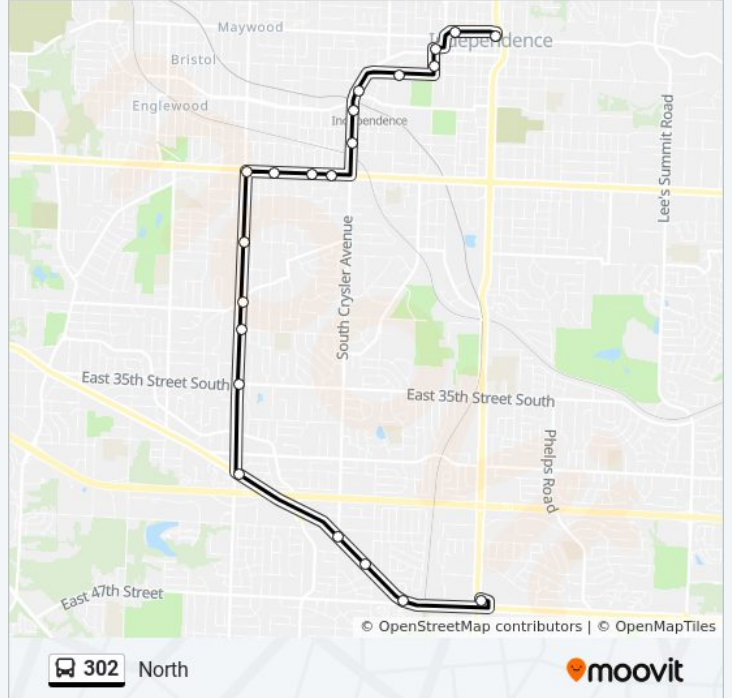

Direction: North

21 stops

[VIEW LINE SCHEDULE](#)

- On Outer Road at Hyvee 40 Hwy & Noland Eb
- On Us 40 Hwy at 47th St Wb
- On Us 40 Hwy at Beverly Wb Farside
- On Us 40 Hwy at Crysler Wb
- On 40hwy Nearside Sterling
- On Sterling at 35th St Northbound
- On Sterling at 32nd St Northbound
- On Sterling at Sheley Northbound
- On Sterling at 27th St Northbound
- On Sterling at 23rd St Northbound
- On 23rd at Vermont Eastbound
- On 23rd at Scott Eb
- On 23rd at Woodland Eb
- On Crysler at Sea Northbound
- On Crysler at Ruby Nb
- On Lexington at Elm Northbound
- On Walnut at River Eastbound
- On Pleasant Nb at Pleasant Heights
- On Pleasant at Maple Northbound
- On White Oak at Osage Eb
- Independence Metrocenter Eastside

302 bus Info

Direction: North

Stops: 21

Trip Duration: 24 min

Line Summary:

Direction: South

26 stops

[VIEW LINE SCHEDULE](#)

- Independence Metrocenter Eastside
- On Truman at Main Westbound
- On Truman at Osage Wb
- On Pleasant at Maple Sb
- On Pleasant at Kansas Southbound
- On W Walnut Btwn Temple And River Wb
- On Lexington at Elm Sb
- On S Chrysler at Ruby Sb Farside
- On Chrysler at Sea Sb Farside
- On S Chrysler at W 23rd St Sb
- On W 23rd at S Woodland Ave Wb
- On 23rd at Scott Westbound
- On 23rd at Vermont Westbound
- On Sterling at 23rd Sb
- On Sterling at 27th Southbound
- On Sterling at 29th Southbound
- On Sterling at Sheley Southbound
- On Sterling at 32nd Southbound

302 bus Info

Direction: South

Stops: 26

Trip Duration: 24 min

Line Summary:

On Sterling at 35th Southbound

On Sterling at 36th/Blue Ridge Blvd Southbound

On 40hwy Farside Sterling