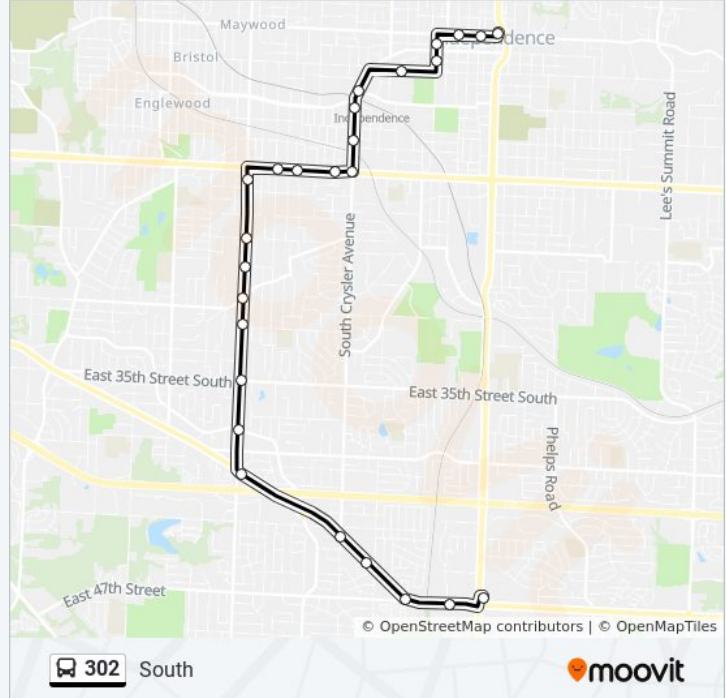

On Sterling at 35th Southbound

On Sterling at 36th/Blue Ridge Blvd Southbound

On 40hwy Farside Sterling

On 40 Hwy Btwn 43rd And Chrysler Eb

On Us 40 Hwy at Beverly Eb

On Us 40 Hwy at 47th St Eb

On 40 Hwy at Washington Eb

On Outer Road at Hyvee 40 Hwy & Noland Eb

302 bus time schedules and route maps are available in an offline PDF at moovitapp.com. Use the [Moovit App](#) to see live bus times, train schedule or subway schedule, and step-by-step directions for all public transit in Kansas City.

[About Moovit](#) · [MaaS Solutions](#) · [Supported Countries](#) · [Mooviter Community](#)

© 2023 Moovit - All Rights Reserved

Check Live Arrival Times