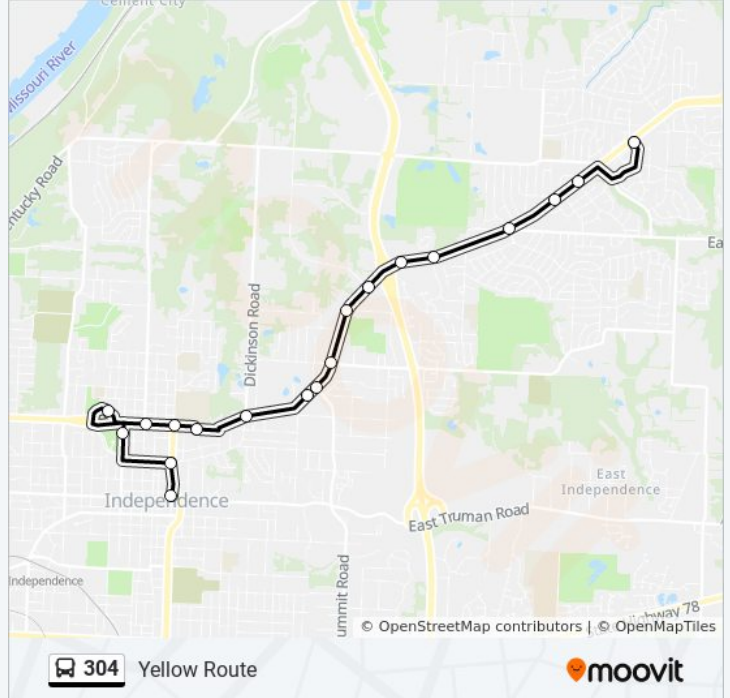

Direction: 304 - Yellow/Truman & Noland

19 stops

[VIEW LINE SCHEDULE](#)

On N Osage Village Dr at Us Hwy 24

On Us 24 Hwy at Arrowhead Ridge Wb

On Us 24 Hwy at Viking Dr Wb

On Us 24 Hwy at Farview Wb

On 24 Hwy at Dover/Concord Circle Wb

Sunday	Not Operational
Monday	7:35 AM - 5:35 PM
Tuesday	7:35 AM - 5:35 PM
Wednesday	7:35 AM - 5:35 PM
Thursday	7:35 AM - 5:35 PM
Friday	7:35 AM - 5:35 PM
Saturday	11:35 AM - 5:35 PM

304 bus Info

Direction: 304 - Yellow/Truman & Noland

Stops: 19

Trip Duration: 24 min

Line Summary:

Independence Metrocenter Eastside

Direction: East

24 stops

[VIEW LINE SCHEDULE](#)

Independence Metrocenter Westside

On College at 130 College Westbound

On N Spring at 301 Spring St Nb

Truman Library

On 24 Hwy at Liberty Eb

On Us 24 Hwy at Crisman Plaza Eb

On 24 Hwy at College/Dickinson Eb

On 24 Hwy at Duvall Eb

On 24 Hwy at Lees Summit Rd Eastbound