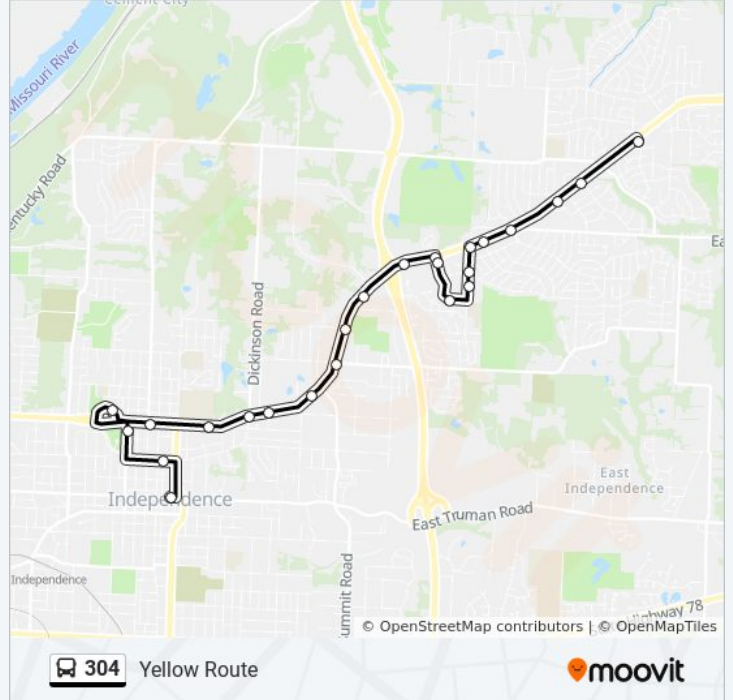

Use the Moovit App to find the closest 304 bus station near you and find out when is the next 304 bus arriving.

Direction: 304 - Yellow/40hwy & Osage

24 stops

[VIEW LINE SCHEDULE](#)

- Independence Metrocenter Westside
- On College at 130 College Westbound
- On N Spring at 301 Spring St Nb
- Truman Library
- On 24 Hwy at Liberty Eb
- On Us 24 Hwy at Crisman Plaza Eb
- On 24 Hwy at College/Dickinson Eb
- On 24 Hwy at Duvall Eb
- On 24 Hwy at Lees Summit Rd Eastbound
- On 24 Hwy at Salisbury Eastbound
- On 24 Hwy at Mayes Eb
- On 24 Hwy Between Cogan & Allen Eb
- On 24 Hwy at 291 Hwy Mcdonalds Eb
- On 24 Hwy at Dover Eastbound
- On Dover at 24 Hwy Southbound
- On Dover at Hawthorne Apts Club House Eb
- On Jennings at 6th Terr Court Nb
- On Jennings at Cheyenne Northbound
- On Jennings at 24 Hwy Northbound
- On Us 24 Hwy at N Dakota Dr Eb
- On Us 24 Hwy at Farview Eb

304 bus Info

Direction: 304 - Yellow/40hwy & Osage

Stops: 24

Trip Duration: 24 min

Line Summary:

On Us 24 Hwy at N Viking Dr Eb

On Us 24 Hwy at Arrowhead Ridge Eb

On N Osage Village Dr at Us Hwy 24

Direction: 304 - Yellow/Truman & Noland

19 stops

[VIEW LINE SCHEDULE](#)

On N Osage Village Dr at Us Hwy 24

On Us 24 Hwy at Arrowhead Ridge Wb

On Us 24 Hwy at Viking Dr Wb

On Us 24 Hwy at Farview Wb

On 24 Hwy at Dover/Concord Circle Wb

Stops: 19

Trip Duration: 24 min

Line Summary:

Independence Metrocenter Eastside

Direction: East

24 stops

[VIEW LINE SCHEDULE](#)

Independence Metrocenter Westside