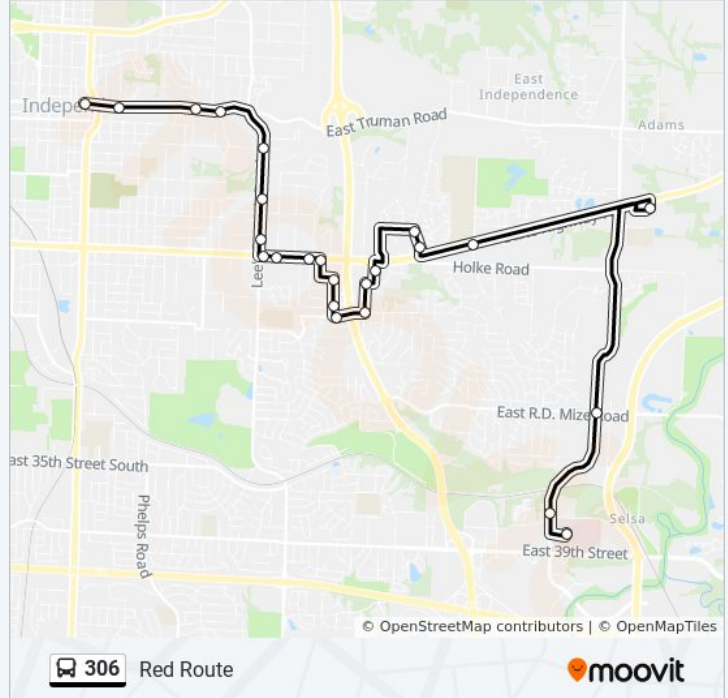

Red Route

[View In Website Mode](#)

The 306 bus line (Red Route) has 2 routes. For regular weekdays, their operation hours are:
 (1) 306 - Red/Centerpoint Hospital: 8:05 AM - 5:05 PM (2) 306 - Red/Truman & Noland Rd: 8:35 AM - 5:35 PM
 Use the Moovit App to find the closest 306 bus station near you and find out when is the next 306 bus arriving.

Direction: 306 - Red/Centerpoint Hospital

24 stops

[VIEW LINE SCHEDULE](#)

- Independence Metrocenter Westside
- On Truman at Hocker Eastbound
- On Truman at Rogers Eastbound Farside
- On Truman Road at Baker Eb
- On Lees Summit at Walnut Southbound Nearside
- On Lees Summit at Hayward Sb
- On Lees Summit at South Southbound
- On 23rd at Lees Summit Eb FS
- On 23rd at Trailridge Eastbound
- On 23rd at Ellisonway Eastbound
- On 23rd St at 16611 E 23rd St Eb
- On Hub Dr at South Exit Dr Sb
- On Hub Drive at Southview Manor Eastbound
- On Gudgell at Hub Eb
- On R D Mize Rd at Gudgell Nb
- On R D Mize at 2331 Northbound
- City Of Independence Utiliites Center Northbound
- On Greentree at Swope Eb
- On Swope at Pembroke Southbound
- On Hwy 78 at Speck/Pembroke Eb
- Blue River Community College 20301 E. 78 Hwy
- On Jackson at R D Mize Southbound Nearside

306 bus Info

Direction: 306 - Red/Centerpoint Hospital

Stops: 24

Trip Duration: 27 min

Line Summary:

On Jackson at E 37th Southbound

Centerpoint Hospital

Direction: 306 - Red/Truman & Noland Rd

24 stops

[VIEW LINE SCHEDULE](#)

Centerpoint Hospital

On Jackson at 37th Terrace Northbound FS

On Jackson at Rd Mize Northbound Nearside

On S Holke at 23rd/Quail Northbound

On Hwy 78 at Speck/Pembroke Wb

On Swope at Pembroke Northbound