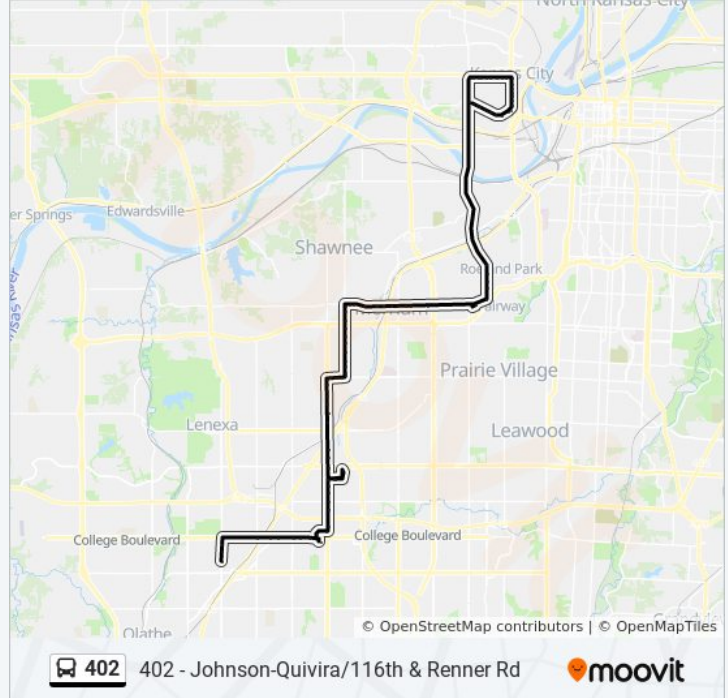

**402 bus Info**

**Direction:** 402 - Johnson-Quivira/116th & Renner Rd

**Stops:** 91

**Trip Duration:** 84 min

**Line Summary:**

- On Minnesota at 8th Westbound
- On Minnesota at 9th Westbound
- On Minnesota at 10th Westbound
- On Minnesota at 11th Westbound
- On Minnesota at 12th St Wb
- On Minnesota at 13th St Wb
- On Minnesota at 14th Wb
- On Minnesota at 16th St Wb
- On Minnesota at 18th St Wb
- On 18th at Central Southbound Farside
- On Roe at 48th Southbound
- On Roe at 51st Sb
- On Roe at W 53rd Southbound
- On Roe at 55th St Sb
- On Johnson Dr at Roe Ave Wb
- Mission Transit Center Southbound Lane
- On Johnson Drive at Riley St Wb FS
- On Johnson Drive at Goodman St Wb Nearside
- On Johnson Drive at Hadley St Wb FS
- On Johnson Drive at Antioch Road Wb Farside
- On Johnson Drive at Ikea Way Wb Farside
- On Johnson Drive at Merrian Drive Wb Farside
- On Johnson Drive at Knox Street Westbound
- On Johnson Drive at Brittany / W 59th St Wb
- On Johnson Drive at Goddard/Larsen Westbound
- On Johnson Drive at Bluejacket St Westbound
- On Nieman Road at Johnson Drive Southbound MB
- On Nieman Road at 60th Southbound
- On Nieman Road at 62nd Street Southbound
- On Nieman Road at 64th St Southbound
- On Nieman Road at 65th St Southbound
- On Nieman Road at 67th St Southbound Nearside

On Renner Blvd at 112th Southbound / Epa

On Renner Blvd at 113th Southbound / Amazon

On Renner Road at 116th Southbound

**Direction: 402 - Johnson-Quivira/18th & Minnesota**

45 stops

[VIEW LINE SCHEDULE](#)