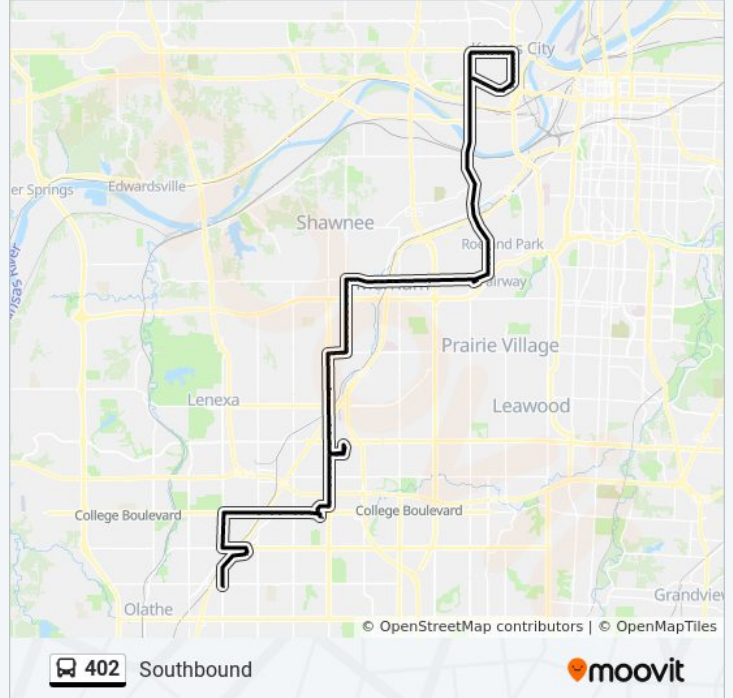

On Johnson Drive at Ikea Way Wb Farside

On Johnson Drive at Merrian Drive Wb Farside

On Johnson Drive at Knox Street Westbound

On Johnson Drive at Brittany / W 59th St Wb

On Johnson Drive at Goddard/Larsen Westbound

On Johnson Drive at Bluejacket St Westbound

On Nieman Road at Johnson Drive Southbound MB

On Nieman Road at 60th Southbound

On Nieman Road at 62nd Street Southbound

On Nieman Road at 64th St Southbound

On Nieman Road at 65th St Southbound