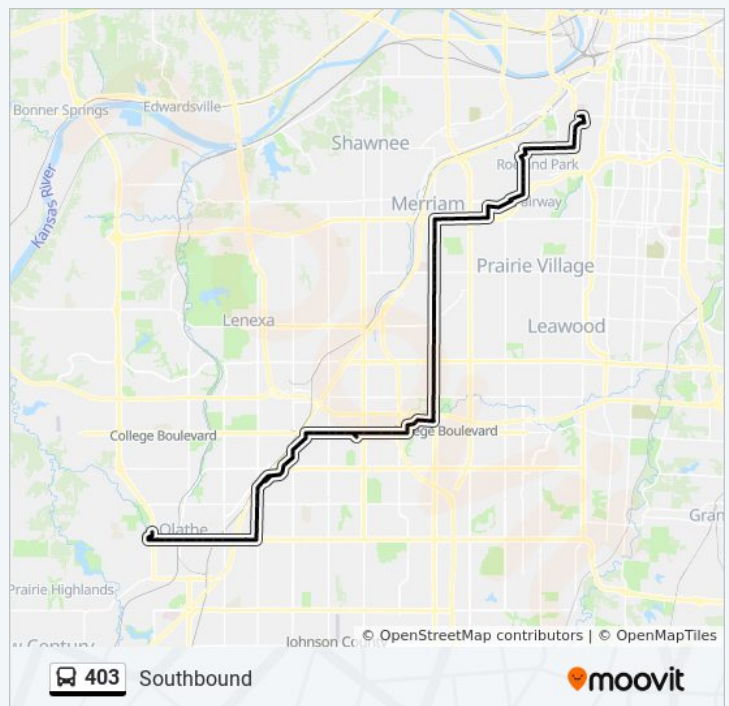

On Johnson Dr at Roe Ave Wb

Mission Transit Center Southbound Lane

On Martway St at Lamar Ave Wb

On Shawnee Mission Parkway at Foster/Santa Fe Wb

On Shawnee Mission Pkwy at Craig Rd Wb

On Antioch Road at Shawnee Mission Pkwy Sb FS

On Antioch Rd at 64th St Sb

On Antioch Road at W 67th Sb FS

On Antioch at 69th St Sb Ns

**403 bus Time Schedule**

Southbound Route Timetable:

Sunday	Not Operational
Monday	5:26 AM - 7:54 PM
Tuesday	5:26 AM - 7:54 PM
Wednesday	5:26 AM - 7:54 PM
Thursday	5:26 AM - 7:54 PM
Friday	5:26 AM - 7:54 PM
Saturday	Not Operational

**403 bus Info**

**Direction:** Southbound

**Stops:** 83

**Trip Duration:** 81 min

**Line Summary:**

On Antioch at 71st Sb

On Antioch at 73rd Southbound

On Antioch at 75th St Southbound