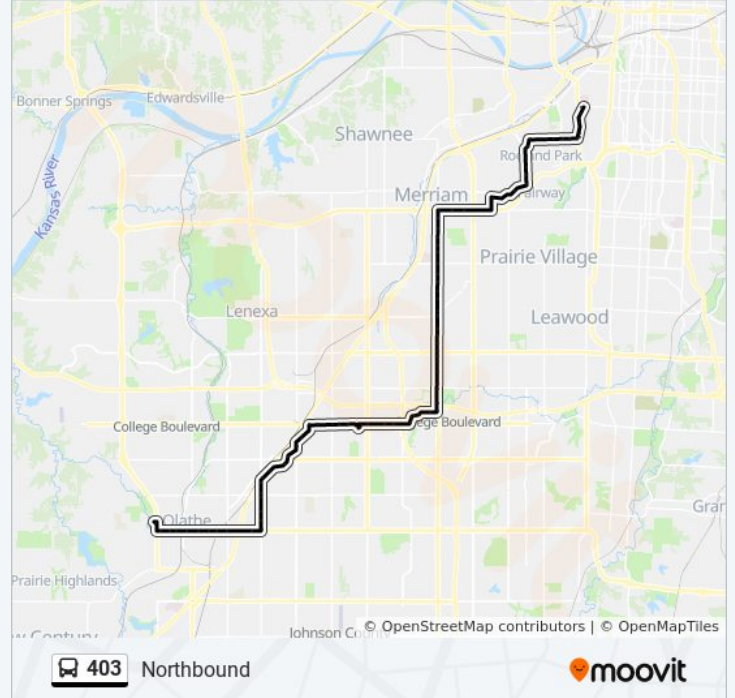

On Indian Creek Pkwy at Grandview Dr Westbound

On Antioch Road at Indian Creek Parkway Nb

On Antioch at 106th Ter Northbound

On Antioch Rd at W 103rd St Nb

On Antioch at 102nd Ter Northbound

On Antioch Road at W 99th Ter Nb

On Antioch at Hadley Northbound

On Antioch Road at 96th St Nb

On Antioch at 95th Northbound Farside

On Antioch at 93rd Northbound

On Antioch Road at W 91st Nb

On Antioch at 88th Ter/89th St Northbound

On Antioch at W 87th Northbound

On Antioch at 86th St Northbound

On Antioch at Santa Fe Northbound

On Antioch at W 83rd St Northbound

On Antioch at 81st Northbound

On Antioch Road at 79th St Nb

On Antioch at 77th Northbound

On Antioch Road at 75th St Nb

On Antioch at 73rd Northbound

On Antioch Road at 71st St Nb

On Antioch at 69th St Northbound

On Antioch Road at W 67th St Northbound

On Antioch at 64th Terr Northbound Nearside

On Shawnee Mission Parkway at Antioch Rd Eb