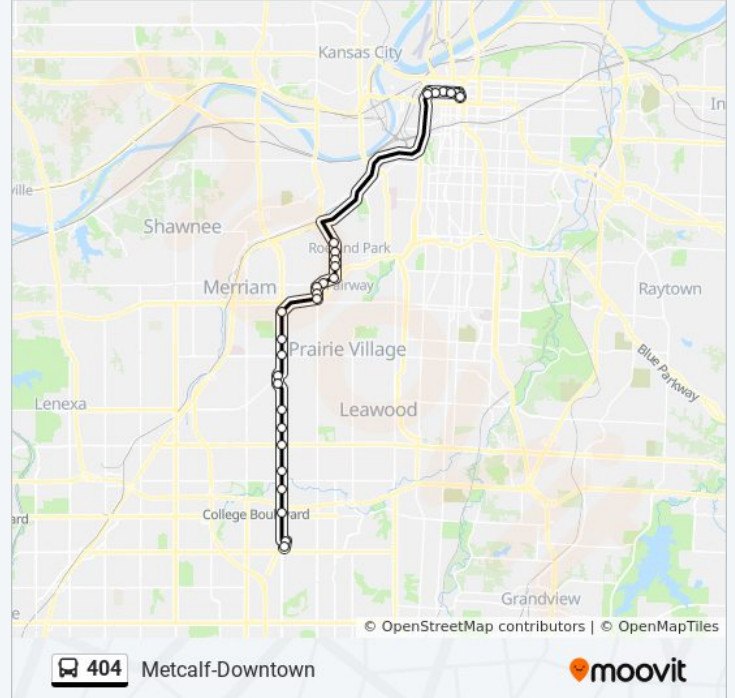

Use the Moovit App to find the closest 404 bus station near you and find out when is the next 404 bus arriving.

Direction: Northbound

31 stops

[VIEW LINE SCHEDULE](#)

- 119th & Metcalfe Walmart #2
- On Metcalfe at 110th Northbound Farside
- On Metcalfe at W 105th Nb
- On Metcalfe at 99th St Northbound
- On Metcalfe at 95th St Northbound Nearside
- On Metcalfe at 91st St Nb
- On Metcalfe at 87th St Nb
- Matt Ross Community Center Marty St at 81st Nb
- On Marty Between 80th & 79th Nb
- On Metcalfe at 75th St Northbound
- On Metcalfe at 71st St Nb
- On Metcalfe at 65th St Nb
- On Nall at 61st Place Northbound
- On Martway at Nall Eastbound
- Mission Transit Center Northbound Lane
- On Roe Ave at Johnson Drive Northbound Farside
- On Roe at 55th St Northbound
- On Roe at 53rd Ter Northbound
- On Roe at 51st Northbound
- On Roe at 48th Northbound
- On Broadway at Southwest Blvd Sb

404 bus Info

Direction: Northbound

Stops: 31

Trip Duration: 50 min

Line Summary:

On Pershing at Broadway Eastbound

On Pershing at Main Eb

Pershing & Grand

On 11th/Petticoat Lane at Main Westbound

On 11th at Central Westbound

On 11th at Washington Westbound Nearside

On Pennsylvania at 12th Southbound

On Roe at 48th Southbound

On Roe at 51st Sb

On Roe at W 53rd Southbound

404 bus Info

Direction: Southbound

Stops: 31

Trip Duration: 51 min

Line Summary:

On Metcalf at 65th St Southbound
On Metcalf at 71st St Southbound
On Metcalf at 75th St Southbound
On Marty St at 80th St Southbound
Matt Ross Community Center Marty St at 81st Sb
On Metcalf at 87th St Southbound
On Metcalf at 91st St Sb
On Metcalf at 95th St Southbound Farside
On Metcalf Between 99th St And 101st St Sb
On Metcalf at W 105th Sb
On Metcalf at 110th Southbound
On 115th at Kohl's Access Rd Eb
119th & Metcalf Walmart #2