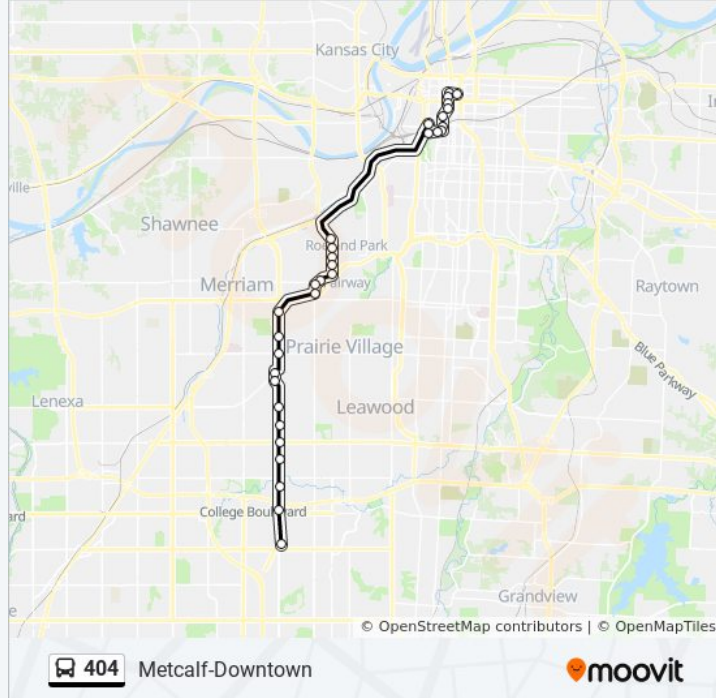

Use the Moovit App to find the closest 404 bus station near you and find out when is the next 404 bus arriving.

Direction: Northbound

31 stops

[VIEW LINE SCHEDULE](#)

- 119th & Metcalfe Walmart #2
- On Metcalfe at 110th Northbound Farside
- On Metcalfe at W 105th Nb
- On Metcalfe at 99th St Northbound
- On Metcalfe at 95th St Northbound Nearside
- On Metcalfe at 91st St Nb
- On Metcalfe at 87th St Nb
- Matt Ross Community Center Marty St at 81st Nb
- On Marty Between 80th & 79th Nb
- On Metcalfe at 75th St Northbound
- On Metcalfe at 71st St Nb
- On Metcalfe at 65th St Nb
- On Nall at 61st Place Northbound
- On Martway at Nall Eastbound
- Mission Transit Center Northbound Lane
- On Roe Ave at Johnson Drive Northbound Farside
- On Roe at 55th St Northbound
- On Roe at 53rd Ter Northbound
- On Roe at 51st Northbound
- On Roe at 48th Northbound
- On Broadway at Southwest Blvd Sb

404 bus Info

Direction: Northbound

Stops: 31

Trip Duration: 50 min

Line Summary:

On Pershing at Broadway Eastbound

On Pershing at Main Eb

Pershing & Grand

On Grand at 22nd Northbound Nearside

On Grand at 19th Northbound

On Oak at 17th Nearside Northbound

On Oak at Truman Rd Nearside Nb

On Oak at 13th Northbound Nearside

On 12th at Locust Eastbound

East Village - Bay B

Direction: Southbound

31 stops

[VIEW LINE SCHEDULE](#)

East Village - Bay B

On 11th Between Charlotte And Holmes Westbound

11th at Cherry

On 11th at Oak Westbound

On 11th at Grand Westbound Nearside