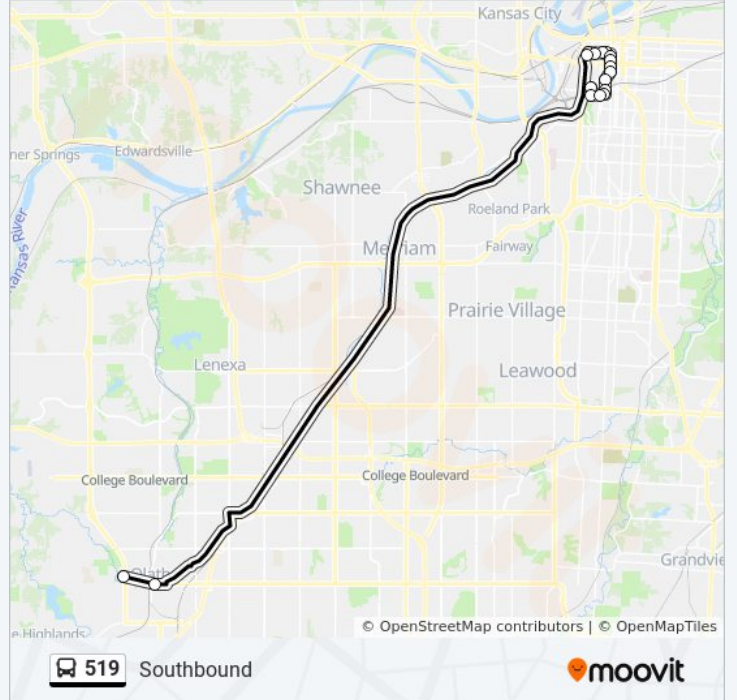

519 bus time schedules and route maps are available in an offline PDF at moovitapp.com. Use the [Moovit App](#) to see live bus times, train schedule or subway schedule, and step-by-step directions for all public transit in Kansas City.

[About Moovit](#) • [MaaS Solutions](#) • [Supported Countries](#) • [Mooviter Community](#)

© 2023 Moovit - All Rights Reserved

Check Live Arrival Times