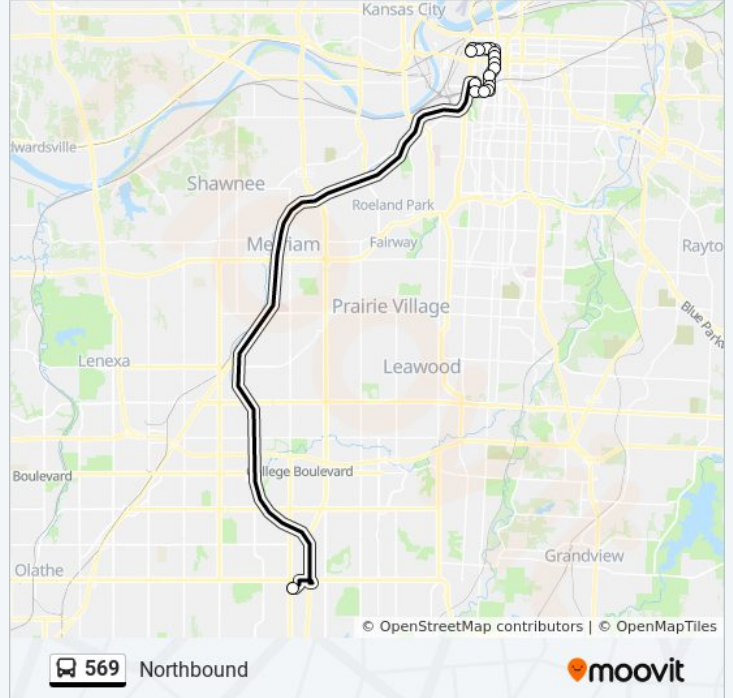

Direction: Northbound

16 stops

[VIEW LINE SCHEDULE](#)

- On 137th St at Antioch Sb
- On Broadway at Southwest Blvd Sb
- On Pershing at Broadway Westbound Nearside
- On Pershing at Main Eb
- Pershing & Grand
- On Grand at 22nd Northbound Nearside
- On Grand at 19th Northbound
- On Oak at 17th Nearside Northbound
- On Oak at Truman Rd Nearside Nb
- On Oak at 13th Northbound Nearside
- On Oak at 12th Northbound Farside
- On 11th at Grand Westbound Nearside
- On 11th/Petticoat Lane at Main Westbound
- On 11th at Central Westbound
- On 11th at Washington Westbound Nearside
- On Pennsylvania at 12th Southbound

569 bus Time Schedule

Northbound Route Timetable:

Sunday	Not Operational
Monday	5:45 AM - 8:15 AM
Tuesday	5:45 AM - 8:15 AM
Wednesday	5:45 AM - 8:15 AM
Thursday	5:45 AM - 8:15 AM
Friday	5:45 AM - 8:15 AM
Saturday	Not Operational

569 bus Info

Direction: Northbound

Stops: 16

Trip Duration: 38 min

Line Summary:

Direction: Southbound

16 stops

[VIEW LINE SCHEDULE](#)

- On Broadway at Southwest Blvd Sb
- On Pershing at Broadway Westbound Nearside
- On Pershing at Main Eb
- Pershing & Grand
- On Grand at 22nd Northbound Nearside
- On Grand at 19th Northbound
- On Oak at 17th Nearside Northbound
- On Oak at Truman Rd Nearside Nb
- On Oak at 13th Northbound Nearside
- On Oak at 12th Northbound Farside
- On 11th at Grand Westbound Nearside
- On 11th/Petticoat Lane at Main Westbound
- On 11th at Central Westbound
- On 11th at Washington Westbound Nearside
- On Pennsylvania at 12th Southbound
- On 137th St at Antioch Sb