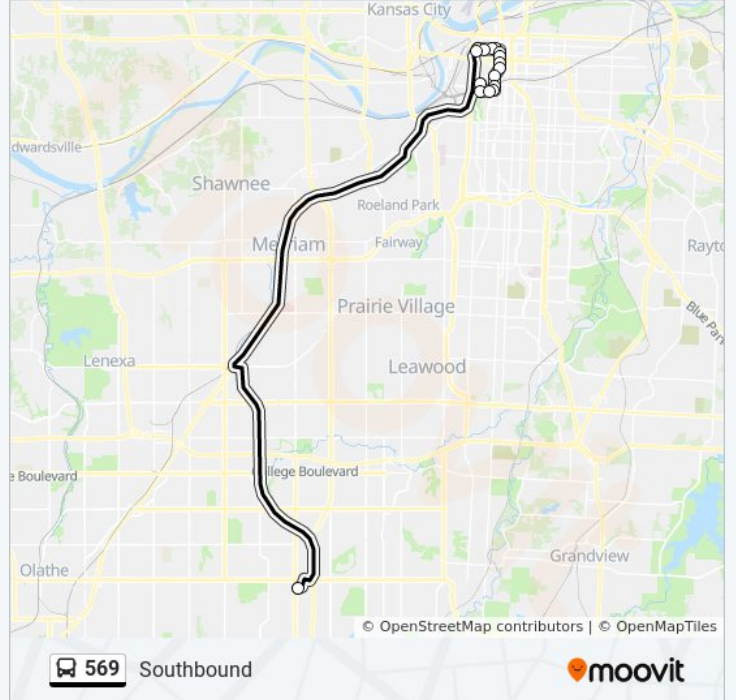

569 bus time schedules and route maps are available in an offline PDF at moovitapp.com. Use the [Moovit App](#) to see live bus times, train schedule or subway schedule, and step-by-step directions for all public transit in Kansas City.

[About Moovit](#) • [MaaS Solutions](#) • [Supported Countries](#) • [Mooviter Community](#)

© 2023 Moovit - All Rights Reserved

Check Live Arrival Times