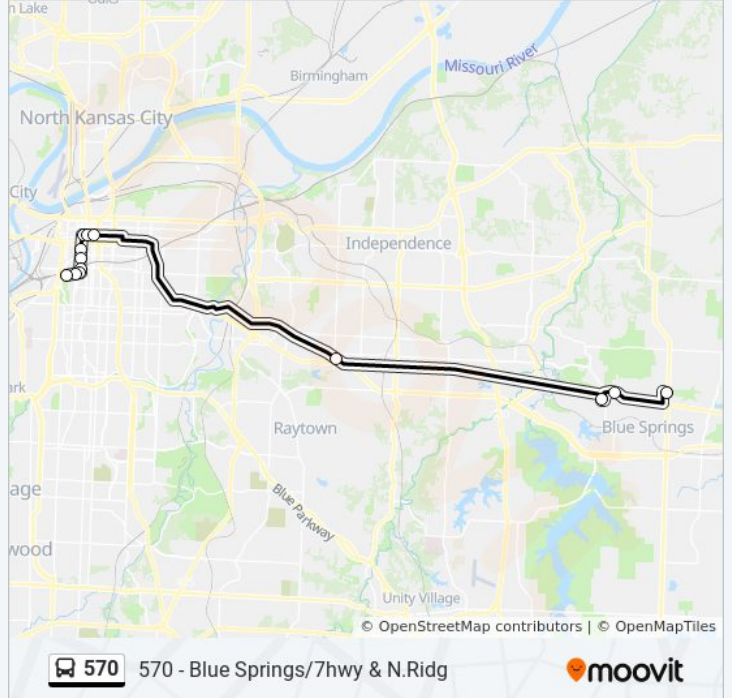

 570

570 - Blue Springs/7hwy & N.Ridg

[View In Website Mode](#)

The 570 bus line (570 - Blue Springs/7hwy & N.Ridg) has 2 routes. For regular weekdays, their operation hours are:
(1) 570 - Blue Springs/7hwy & N.Ridg: 5:30 PM - 6:00 PM (2) 570 - Blue Springs/Pershing & Broadway: 5:55 AM - 6:25 AM

Use the Moovit App to find the closest 570 bus station near you and find out when is the next 570 bus arriving.

Direction: 570 - Blue Springs/7hwy & N.Ridg

13 stops

[VIEW LINE SCHEDULE](#)

- On Pershing at Broadway Eastbound
- On Pershing at Main Eb
- Pershing & Grand
- On Grand at 22nd Northbound Nearside
- On Grand at 19th Northbound
- On Grand at 17th Northbound Farside
- On 12th at Mcgee Eastbound
- On 12th at Locust Eastbound
- On 12th at Charlotte Eastbound Nearside
- On 40hwy Farside Sterling
- Interstate 70 And Woods Chapel Commuter Lot
- On Jefferson at 3301 Eb
- 7 Hwy & North Ridge Park & Ride

570 bus Info

Direction: 570 - Blue Springs/7hwy & N.Ridg

Stops: 13

Trip Duration: 40 min

Line Summary:

Direction: 570 - Blue Springs/Pershing & Broadway

20 stops

[VIEW LINE SCHEDULE](#)

- 7 Hwy & North Ridge Park & Ride
- On Jefferson at 3300 Jefferson St Wb
- Interstate 70 And Woods Chapel Commuter Lot
- On 40hwy Nearside Sterling
- Brc Dummy
- Brc Dummy
- D9911
- Mo Dot P&R
- On 12th at Charlotte Westbound Nearside
- On 13th Between Charlotte & Holmes Wb
- On 13th at Cherry Westbound
- On 13th at Locust Westbound
- On 13th at Grand/Mcgee Westbound Nearside
- On Grand at 16th Southbound Farside
- On Grand at 19th Southbound Farside
- On Grand at 22nd Southbound
- Pershing & Grand
- On Pershing at Main Westbound Nearside