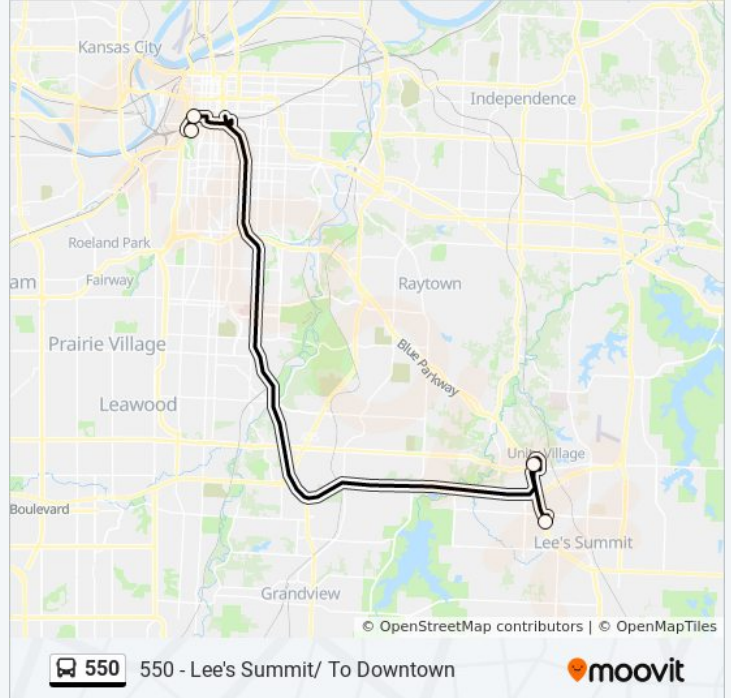

550 - Lee's Summit/ To Downtown

[View In Website Mode](#)

The 550 bus line (550 - Lee's Summit/ To Downtown) has 2 routes. For regular weekdays, their operation hours are:
 (1) 550 - Lee's Summit/ To Downtown: 5:30 AM - 4:40 PM (2) 550 - Lee's Summit/ To Lee's Summit: 6:19 AM - 5:30 PM
 Use the Moovit App to find the closest 550 bus station near you and find out when is the next 550 bus arriving.

Direction: 550 - Lee's Summit/ To Downtown

18 stops

[VIEW LINE SCHEDULE](#)

- On 350 Hwy And Chipman Southbound
- On 350 Hwy at S Noland Rd Northbound Nearside
- On 350 Hwy at Westridge Northbound
- On 13th Between Charlotte & Holmes Wb
- On 13th at Cherry Westbound
- On 13th at Locust Westbound
- On Locust at 12th Northbound
- On Locust at 11th St Northbound
- On 9th at Mcgee Westbound
- On Grand at 9th Southbound Farside
- On Grand at 11th Southbound Nearside
- On Grand at 12th Southbound
- On Grand at 16th Southbound Farside
- On Grand at 19th Southbound Farside
- On SW Blvd at Central Westbound
- On Pershing at Broadway Eastbound
- On Pershing at Main Eb
- Pershing & Grand

550 bus Time Schedule

550 - Lee's Summit/ To Downtown Route Timetable:

Sunday	Not Operational
Monday	5:30 AM - 4:40 PM
Tuesday	5:30 AM - 4:40 PM
Wednesday	5:30 AM - 4:40 PM
Thursday	5:30 AM - 4:40 PM
Friday	5:30 AM - 4:40 PM
Saturday	Not Operational

550 bus Info

Direction: 550 - Lee's Summit/ To Downtown

Stops: 18

Trip Duration: 45 min

Line Summary:

Direction: 550 - Lee's Summit/ To Lee's Summit

15 stops

[VIEW LINE SCHEDULE](#)