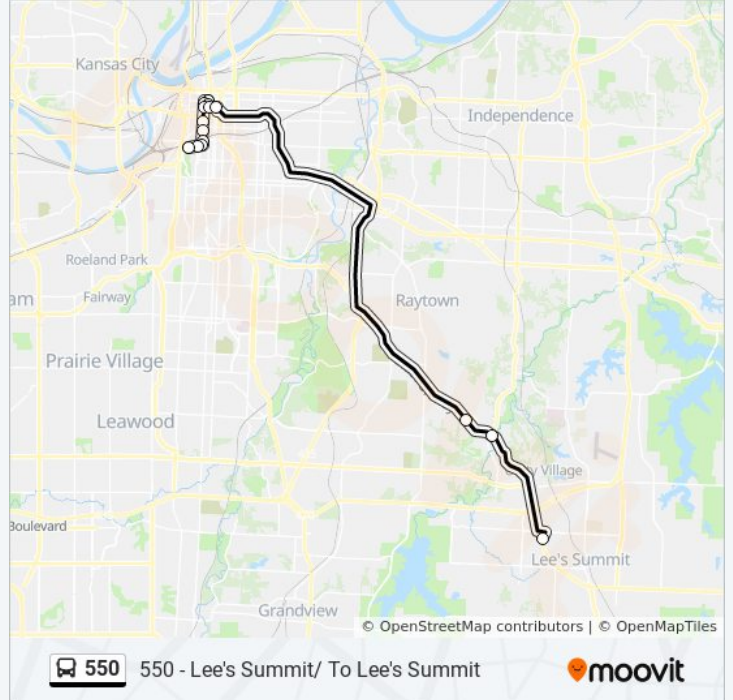

550 - Lee's Summit/ To Downtown

[View In Website Mode](#)

The 550 bus line (550 - Lee's Summit/ To Downtown) has 2 routes. For regular weekdays, their operation hours are:
 (1) 550 - Lee's Summit/ To Downtown: 5:30 AM - 4:40 PM (2) 550 - Lee's Summit/ To Lee's Summit: 6:19 AM - 5:30 PM
 Use the Moovit App to find the closest 550 bus station near you and find out when is the next 550 bus arriving.

550 bus Info

Direction: 550 - Lee's Summit/ To Downtown

Stops: 18

Trip Duration: 45 min

Line Summary:

Direction: 550 - Lee's Summit/ To Lee's Summit

15 stops

[VIEW LINE SCHEDULE](#)

550 bus Time Schedule

550 - Lee's Summit/ To Lee's Summit Route

Timetable:

Sunday	Not Operational
Monday	6:19 AM - 5:30 PM
Tuesday	6:19 AM - 5:30 PM
Wednesday	6:19 AM - 5:30 PM
Thursday	6:19 AM - 5:30 PM
Friday	6:19 AM - 5:30 PM
Saturday	Not Operational

550 bus Info

Direction: 550 - Lee's Summit/ To Lee's Summit

Stops: 15

Trip Duration: 44 min

Line Summary:

550 bus time schedules and route maps are available in an offline PDF at moovitapp.com. Use the [Moovit App](#) to see live bus times, train schedule or subway schedule, and step-by-step directions for all public transit in Kansas City.