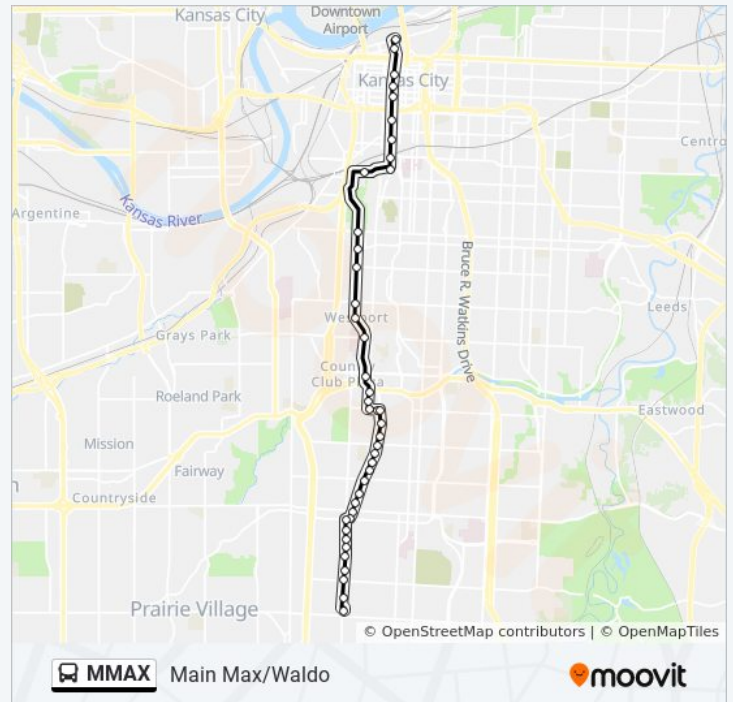

On Broadway at Westport Southbound

On Broadway at 43rd Southbound

47th & Mill Creek Pkwy

On Main at 49th Sb

On Main at 50th Sb

On 51st St Between Main And Walnut Eb

On 51st St at Grand Eb

On Brookside at 51st Sb

On Brookside at 62nd St Sb

On Brookside at 63rd Sb

On Brookside at Meyer Sb

On Wornall at Meyer Sb

On Wornall at 65th Sb

On Wornall at 66th Terrace Sb

On Wornall at 67th Terrace Sb

On Wornall at 68th Terrace Sb

On Wornall at 70th Sb

On Wornall at Gregory Southbound

MMAX bus Info

Direction: Main Max/Waldo

Stops: 42

Trip Duration: 40 min

Line Summary:

On Wornall at 73rd St Sb

On Broadway at 74th Terr Sb

Direction: Southbound

42 stops

[VIEW LINE SCHEDULE](#)

On 3rd at Grand Westbound

On Grand at 5th Sb

On Grand at 9th Southbound Farside

On Grand at 11th Southbound Nearside