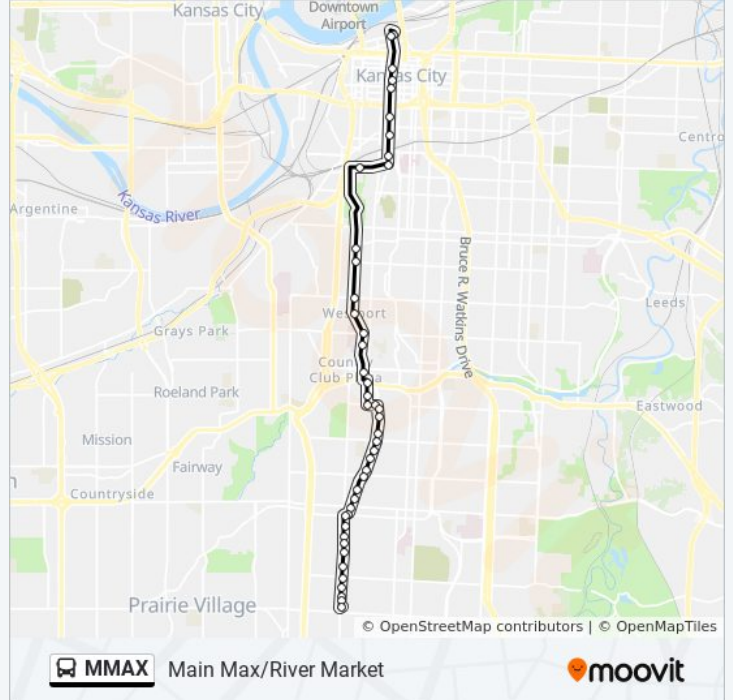

Use the Moovit App to find the closest MMAX bus station near you and find out when is the next MMAX bus arriving.

Direction: Main Max/River Market

43 stops

[VIEW LINE SCHEDULE](#)

- On Broadway at 74th Terr Sb
- On Wornall at 73rd Terrace Nb
- On Wornall at 73rd Nb
- On Wornall at 72nd Nb
- On Wornall at Gregory Nb
- On Wornall at 70th Nb
- On Wornall at 68th Terrace Nb
- On Wornall at 67th Terrace Nb
- On Wornall at 66th Terrace Nb
- On Wornall at 65th Nb
- On Wornall at Meyer Nb
- On Brookside at Meyer Nb
- On Brookside at 63rd Nb
- On Brookside at 62nd Nb
- On Brookside at 61st Nb
- On Brookside at 59th Nb
- On Brookside at 58th Nb
- On Brookside at 57th Nb
- On Brookside at 56th Nb
- On Brookside at 55th Nb
- On Brookside at 54th Nb

MMAX bus Info**Direction:** Main Max/River Market**Stops:** 43**Trip Duration:** 44 min**Line Summary:**

On Brookside at 52nd Northbound

On Brookside Between 51st Ter & 51st Nb

On 51st at Grand Wb

On 51st at Main Westbound

On Broadway at Armour Northbound

On Broadway at Linwood Northbound

On Pershing at Broadway Eastbound

Pershing & Grand

On Grand at 22nd Northbound Nearside

On Grand at 19th Northbound

On Grand at 17th Northbound Farside

On Grand at 12th Northbound

On Grand at 11th Nb

On Grand at 9th Northbound Farside

On Grand at 3rd Metrocenter Northbound

Direction: Main Max/Waldo

42 stops

[VIEW LINE SCHEDULE](#)

On 3rd at Grand Westbound