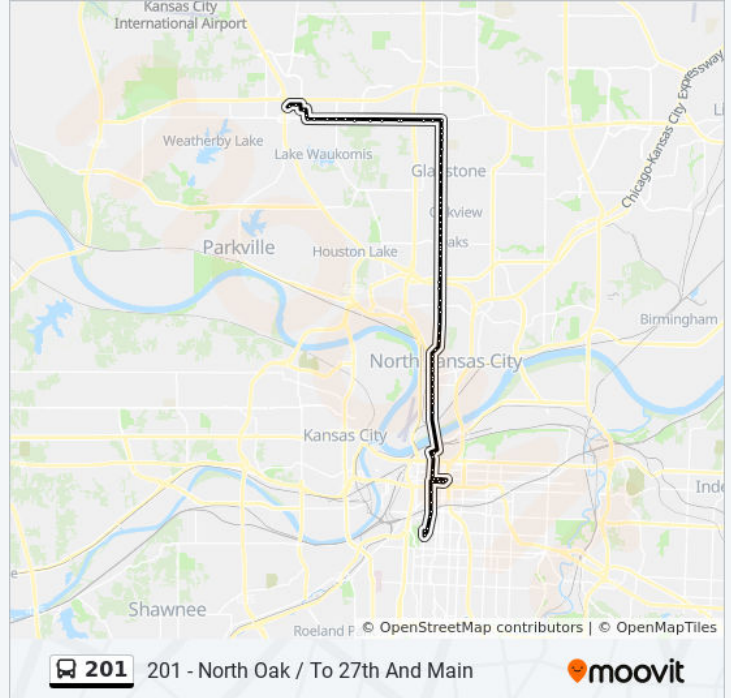

**Direction: Southbound**

78 stops

[VIEW LINE SCHEDULE](#)

Boardwalk Square Metrocenter  
 On N Boardwalk at 8581 N Boardwalk Ave Eb  
 On St Clair at Ambassador Eb  
 On St Clair at 8501 St Clair Sb  
 On Barry at St Clair Eb  
 On Barry Rd at Waukomis Dr Eb  
 On Barry Rd at Beaman Eb  
 On Barry Rd at Green Hills Eb  
 On Barry Rd at Granby Eastbound  
 On Barry Rd at Robinhood Eastbound  
 On Barry Rd at Allenton Eb  
 On Barry Rd at Marston Eastbound  
 On Barry Rd at Hickory Eastbound  
 On Barry Rd Between Mercier And Thomas Meyer Eb  
 On Barry Rd at N Broadway Eb  
 On Barry at Main Eb

**201 bus Info**

**Direction:** Southbound

**Stops:** 78

**Trip Duration:** 58 min

**Line Summary:**

On N Oak at Barry Rd Southbound  
On N Oak at 82nd Southbound  
On N Oak at 81st St Southbound  
On N Oak at 79th Terr Southbound  
On N Oak at 77th Sb  
On N Oak at 76th Sb  
On N Oak at 74th Sb  
On N Oak at 72nd Sb  
On N Oak at NE 70th St Sb  
On N Oak at NE 67th Pl Sb  
On N Oak at 65th St Sb  
On N Oak at NE 64th St Sb  
On N Oak at 6269 N Oak Sb  
On N Oak at NE 61st St Southbound Farside  
On N Oak at 59th Terr Sb  
On N Oak at NE 58th St Sb  
On N Oak at NE Englewood Sb  
On N Oak at 55th Southbound  
On N Oak at NE 54th St Southbound  
On North Oak at 5306 Southbound  
On North Oak at 51st Sb  
On N Oak at 50th Southbound  
On N Oak at 4900 Sb  
On N Oak Between Vivion And I-29 Southbound  
On N Oak at Normandy Sb  
On N Oak at 43rd Terr Southbound  
On N Oak at NE 42nd St Southbound  
On N Oak at N Evansdale Southbound  
On N Oak at N Indianola Southbound  
On N Oak at N Hill St Southbound  
On N Oak at 3316 N Oak Southbound  
On N Oak at 32nd Southbound  
On Burlington at 29th Ave Southbound