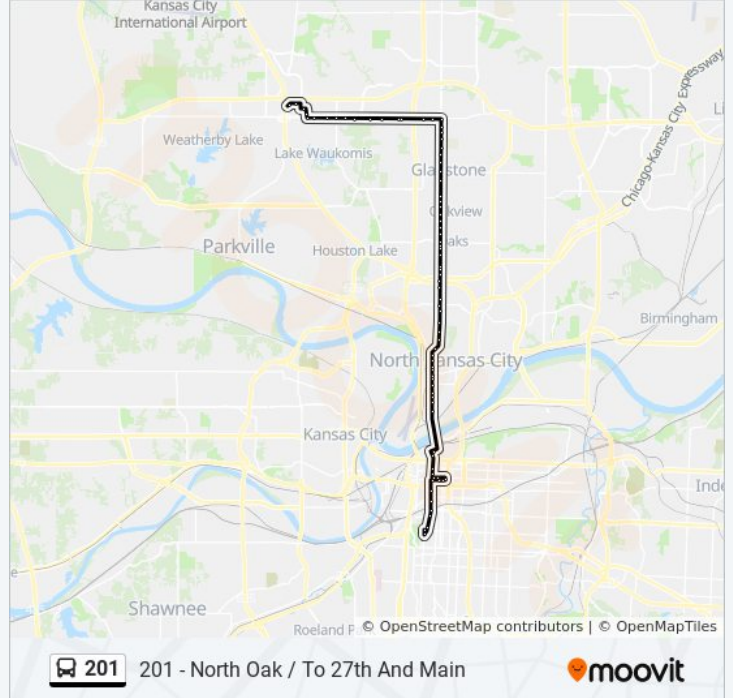

**201 bus Info**

**Direction:** 201 - North Oak / To 27th And Main

**Stops:** 78

**Trip Duration:** 57 min

**Line Summary:**

On N Oak at 77th Sb  
On N Oak at 76th Sb  
On N Oak at 74th Sb  
On N Oak at 72nd Sb  
On N Oak at NE 70th St Sb  
On N Oak at NE 67th Pl Sb  
On N Oak at 65th St Sb  
On N Oak at NE 64th St Sb  
On N Oak at 6269 N Oak Sb  
On N Oak at NE 61st St Southbound Farside  
On N Oak at 59th Terr Sb  
On N Oak at NE 58th St Sb  
On N Oak at NE Englewood Sb  
On N Oak at 55th Southbound  
On N Oak at NE 54th St Southbound  
On North Oak at 5306 Southbound  
On North Oak at 51st Sb  
On N Oak at 50th Southbound  
On N Oak at 4900 Sb  
On N Oak Between Vivion And I-29 Southbound  
On N Oak at Normandy Sb  
On N Oak at 43rd Terr Southbound  
On N Oak at NE 42nd St Southbound  
On N Oak at N Evansdale Southbound  
On N Oak at N Indianola Southbound  
On N Oak at N Hill St Southbound  
On N Oak at 3316 N Oak Southbound  
On N Oak at 32nd Southbound  
On Burlington at 29th Ave Southbound  
On Burlington at 26th Ave Southbound  
On Burlington at 23rd Ave Southbound  
On Burlington at 21st Southbound  
On Burlington at Armour Southbound

On Burlington at Armour Southbound

On Burlington at E 18th Ave Southbound Farside

On Burlington at E 16th Ave Southbound

On Burlington at 14th Ave Southbound

On Burlington at 13th Ave Southbound

On Burlington at 12th Ave Southbound

On Burlington at E 10th Ave Southbound

On 3rd at Grand Westbound

On Grand at 5th Sb

On Grand at 9th Southbound Farside

On Grand at 11th Southbound Nearside

On 12th Between Grand And Mcgee Eastbound

On 12th at Locust Eastbound