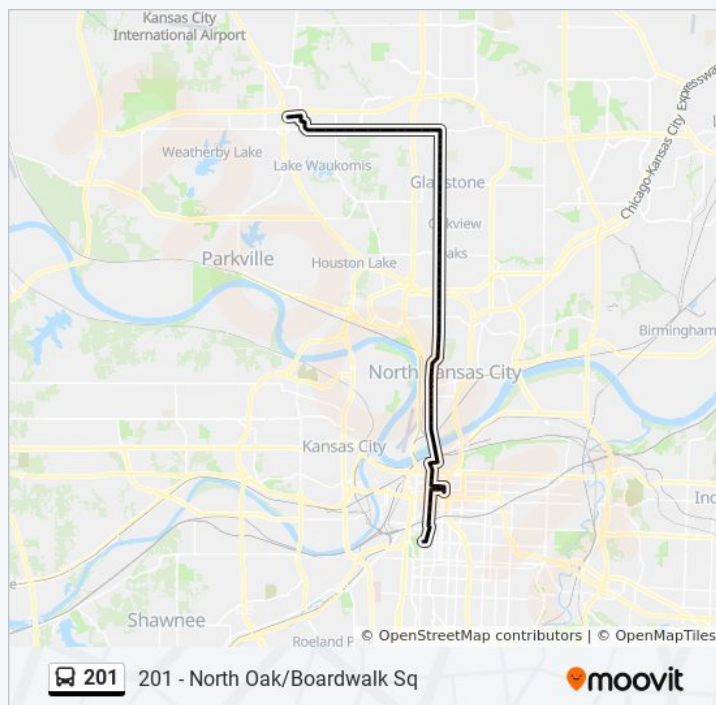

On Burlington at 16th Northbound

On Burlington at 18th Northbound Nearside

On Burlington at Armour Northbound Farside

On Burlington at 21st Ave Northbound

On Burlington at 23rd Ave Northbound

On Burlington at 26th Ave Northbound

On Burlington at 29th Ave Northbound

On N Oak at 32nd Northbound

On N Oak at 3315 N Oak Northbound

On N Oak at Hill St Northbound

On N Oak at Indianola Northbound

Saturday

5:20 AM - 10:20 PM

### 201 bus Info

**Direction:** 201 - North Oak/Boardwalk Sq

**Stops:** 80

**Trip Duration:** 57 min

**Line Summary:**

On N Oak at Evansdale Northbound

On N Oak at 42nd Northbound

On N Oak at NE Greenfield