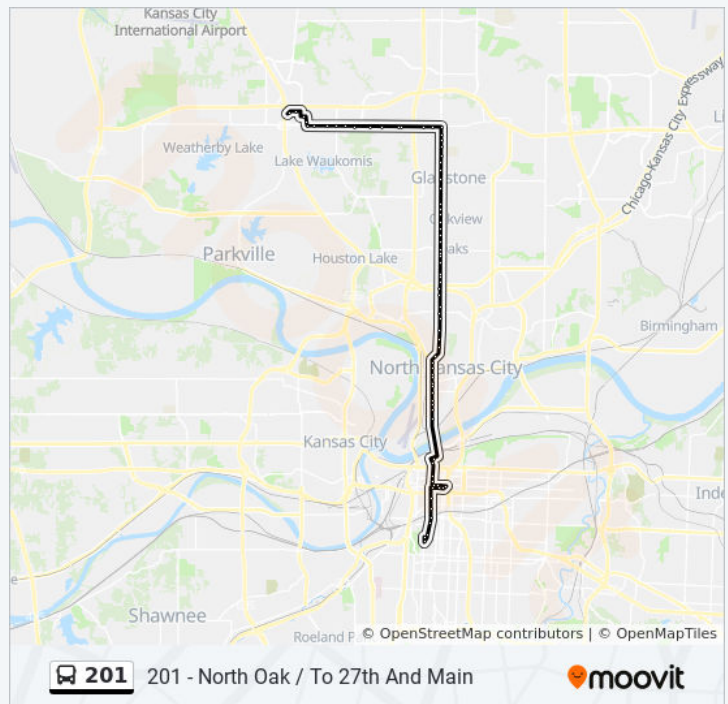

Pershing & Grand

Pershing & Grand

On Grand at 22nd Northbound Nearside

On Grand at 19th Northbound

On Grand at 17th Northbound Farside

On Grand at 12th Northbound

On 12th at Grand Eastbound

On 12th Between Grand And Mcgee Eastbound

On 12th at Mcgee Eastbound

On 12th at Locust Eastbound

On 12th at Charlotte Eastbound Nearside

East Village - Bay B

On 11th Between Charlotte And Holmes Westbound

11th at Cherry

On 11th at Oak Westbound

On 11th at Grand Westbound Nearside

On Grand at 9th Northbound Farside

On Grand at 5th Nb

On 3rd at Grand/Oak Eastbound

On Burlington at E 10th Ave Northbound

On Burlington at E 12th Ave Northbound

On Burlington at E 13th Ave Northbound

On Burlington at E 14th Ave Northbound

On Burlington at 16th Northbound

On Burlington at 18th Northbound Nearside

On Burlington at Armour Northbound Farside

On Burlington at 21st Ave Northbound

On Burlington at 23rd Ave Northbound

On Burlington at 26th Ave Northbound

On Burlington at 29th Ave Northbound

On N Oak at 32nd Northbound

On N Oak at 3315 N Oak Northbound

Thursday

5:53 AM - 10:44 PM

Friday

5:53 AM - 10:44 PM

Saturday

Not Operational

201 bus Info

Direction: Northbound

Stops: 80

Trip Duration: 56 min

Line Summary: