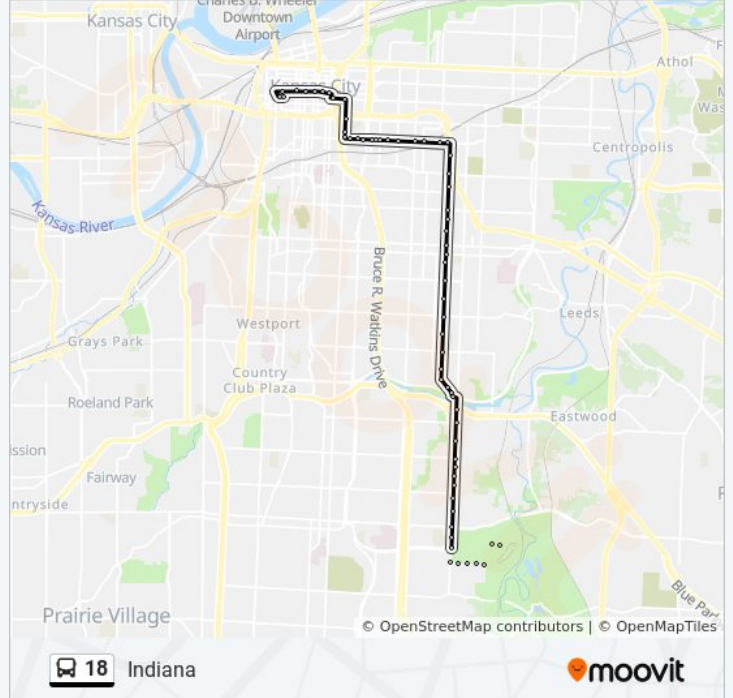

18 bus Info

Direction: 18 - Indiana/12th & Wyandotte

Stops: 61

Trip Duration: 41 min

Line Summary:

- On Cleaver II Blvd at Benton Ave Wb
- On Benton at 47th Terr Northbound
- On Benton at E 46th Terr Northbound
- On Benton at Indiana Northwestbound
- On Indiana at 45th Northbound
- On Indiana at 43rd Northbound
- On Indiana at 41st Northbound
- On Indiana at 39th Northbound Nearside
- On Indiana at 37th Northbound
- On Indiana at 35th Northbound
- On Indiana at 33rd Northbound Farside
- On Indiana at Linwood Northbound
- On Indiana at 31st Northbound
- On Indiana at 29th Northbound Farside
- On Indiana Between Victor And 28th Northbound
- On Indiana at 27th Northbound
- On Indiana at 24th Terr Nb
- On Indiana at 23rd Northbound
- On Indiana at 20th Northbound
- On 18th at Indiana Westbound
- On 18th at Walrond Westbound
- On 18th at Benton Westbound
- On 18th at Prospect Westbound
- On 18th at Brooklyn Westbound
- On 18th at Euclid Westbound
- On 18th at Woodland Westbound
- On 18th at Highland Westbound
- On 18th at Vine Westbound
- On 18th Between Paseo & Grove Westbound
- On 18th at Lydia Westbound
- On 18th at Forest Westbound
- On Troost at 18th Northbound
- On Troost at 17th Northbound

On 11th/Petticoat Lane at Main Westbound

On 11th at Central Westbound

Direction: 18 - Indiana/Kc Zoo

57 stops

[VIEW LINE SCHEDULE](#)

On 11th at Central Westbound

On 12th Between Broadway And Central
Eastbound