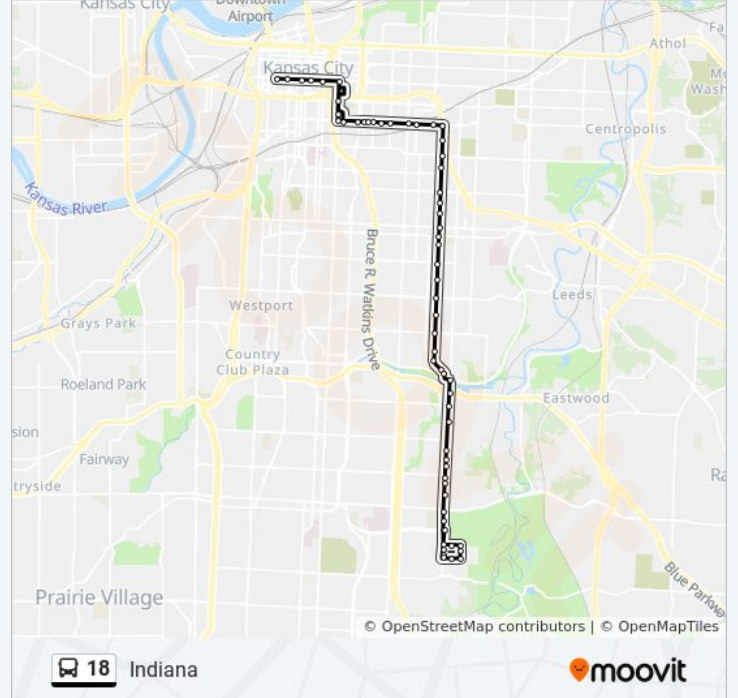

18 bus Info

Direction: 18 - Indiana/Meyer & Swope

Stops: 63

Trip Duration: 41 min

Line Summary:

On 18th at Walrond Eastbound Farside

On 18th at Indiana Eastbound

On Indiana at 20th Southbound

On Indiana at Benton Southbound

On Benton at E 46th Terr Southbound Nearside

On Benton at 47th Terr Southbound

On Cleaver II Blvd at Cleveland Eastbound

On Cleveland at Blue Pkwy FS Sb

On Cleveland at 51st Southbound

On Cleveland at 53rd Southbound

On Swope Pkwy at 5630 Swope Pkwy
Southbound

On Swope Pkwy at 57th Southbound Nearside

On Swope Pkwy at 58th Southbound

On Swope Pkwy at 59th Southbound Farside

On Swope Pkwy at 60th Southbound

On Swope Pkwy Btwn 61st And 62nd Sb

On Swope Pkwy at 63rd Southbound Farside

On Swope Pkwy Between 63rd And Meyer SE
Academy Sb

On Swope Pkwy at Meyer Southbound

On 67th at Myrtle Eastbound

On 67th at Jackson Eastbound