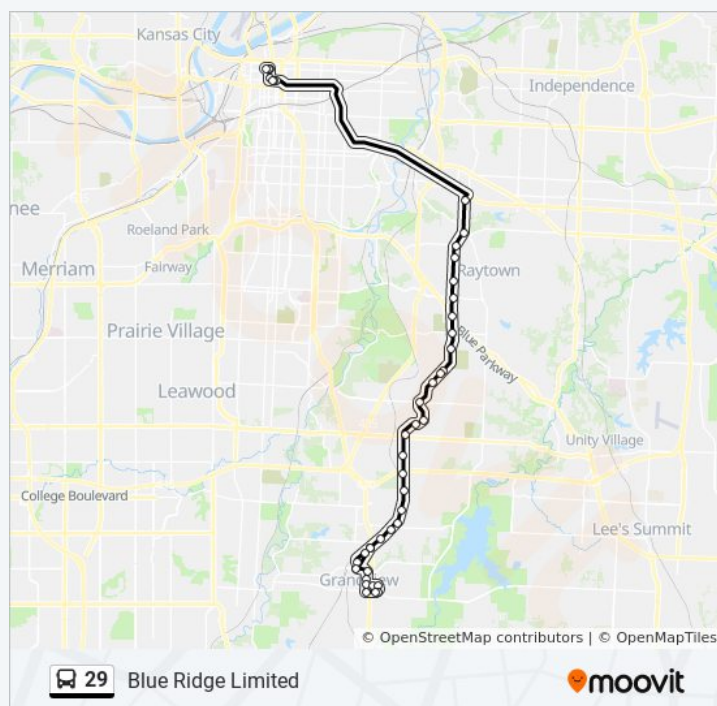

On Blue Ridge Cut Off at 63rd Northbound

On Blue Ridge Cut Off at 59th Northbound

On Blue Ridge Cut Off at 54th Northbound

On Blue Ridge Cut Off at Sni-A-Bar Northbound

On Blue Ridge Cut Off at Raytown Rd  
Northbound

On Blue Ridge Cutoff at 40th Terr Nb

On 13th Between Charlotte & Holmes Wb

On 13th at Cherry Westbound

On 13th at Locust Westbound

On Oak at 12th Northbound Farside

**Trip Duration: 30 min**  
**Line Summary:**

On Oak at 9th Nb

On 9th at Mcgee Westbound

On Grand at 9th Southbound Farside

**Direction: 29 - Blue Ridge Limited/9th & Grand**

4 stops

[VIEW LINE SCHEDULE](#)

On Grand at 9th Southbound Farside

On Grand at 11th Southbound Nearside

On 12th at Mcgee Eastbound

On 12th at Locust Eastbound

**29 bus Time Schedule**

29 - Blue Ridge Limited/9th & Grand Route

Timetable:

Sunday	Not Operational
Monday	7:46 AM
Tuesday	7:46 AM
Wednesday	7:46 AM
Thursday	7:46 AM
Friday	7:46 AM
Saturday	Not Operational