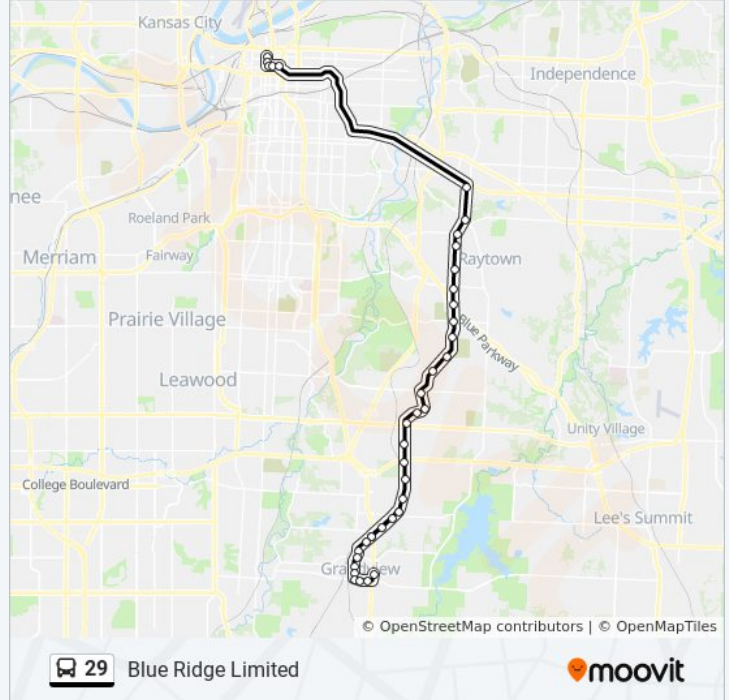

**29 bus Info**

**Direction:** 29 - Blue Ridge Limited - Grandview Mo  
**Stops:** 37  
**Trip Duration:** 43 min  
**Line Summary:**

On Blue Ridge Blvd at Oakland Ave Southbound

Bannister & Blue Ridge

On Blue Ridge Blvd at 99th St Southbound

On Blue Ridge Blvd at 103rd Terr Southbound

On Blue Ridge Blvd at 107th St Southbound

On Blue Ridge Blvd at Red Bridge Road Southbound

On Blue Ridge Blvd at 114th St Southbound

On Blue Ridge Blvd at Holiday Drive Southbound

On Blue Ridge at Armitage Southbound

Truman Corners

On Blue Ridge at Truman Corners Southbound

On Blue Ridge at Truman Villas Southbound

Harry Truman Dr & Blue Ridge

On Grandview Rd at Duck Road Southbound

On Grandview at Lena Southbound Nearside

On Main at Grandview Eastbound

Grandview City Hall - on Main at 12th Eastbound

On Main at 15th St Eastbound

On 129th at White Ave Eastbound

**Direction: 29 - Blue Ridge Limited/9th & Grand**