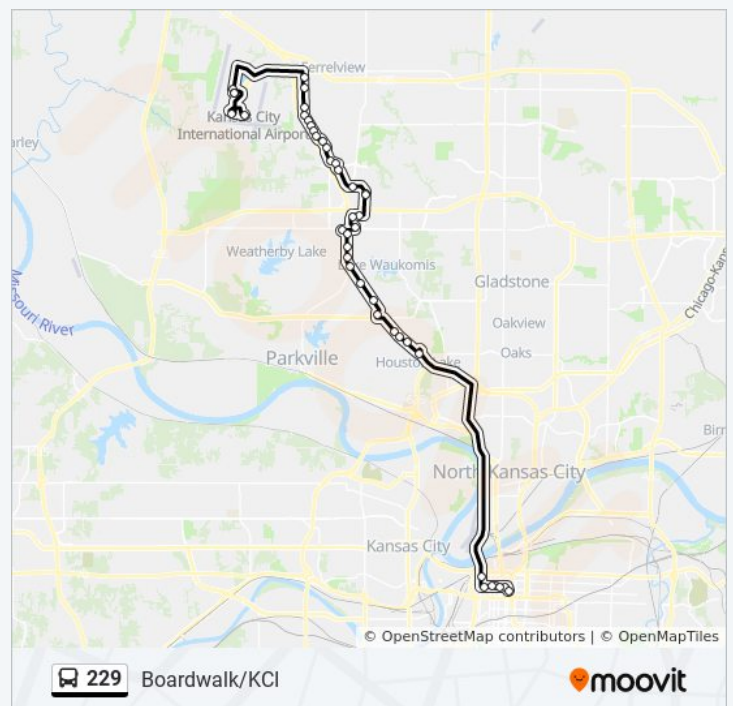

On Boardwalk at 8501 Nb

Boardwalk Square Metrocenter

On N Boardwalk at 8581 N Boardwalk Ave Eb

On Ambassador at Skyview Nb

On Ambassador at Old Tiffany Springs Nb

On N Ambassador Dr at 9511 N Ambassador Nb

On Ambassador at Polo Northbound Farside

On Tiffany Springs at Worldspan Nb

On Executive Hills Blvd at Tiffany Springs Pkwy Nb

On N Ambassador at 10383 N Ambassador Drive Nb

On Ambassador at Pomona Nb

|           |                   |
|-----------|-------------------|
| Tuesday   | Not Operational   |
| Wednesday | Not Operational   |
| Thursday  | Not Operational   |
| Friday    | Not Operational   |
| Saturday  | 3:45 AM - 9:45 PM |

### 229 bus Info

**Direction:** 229 - Boardwalk-Kci/Kci Airport

**Stops:** 45

**Trip Duration:** 54 min

**Line Summary:**

On Ambassador at 106th Nb

On Ambassador Dr at 107th Terr Northbound

On Ambassador Dr at 10771 Ambassador Northbound