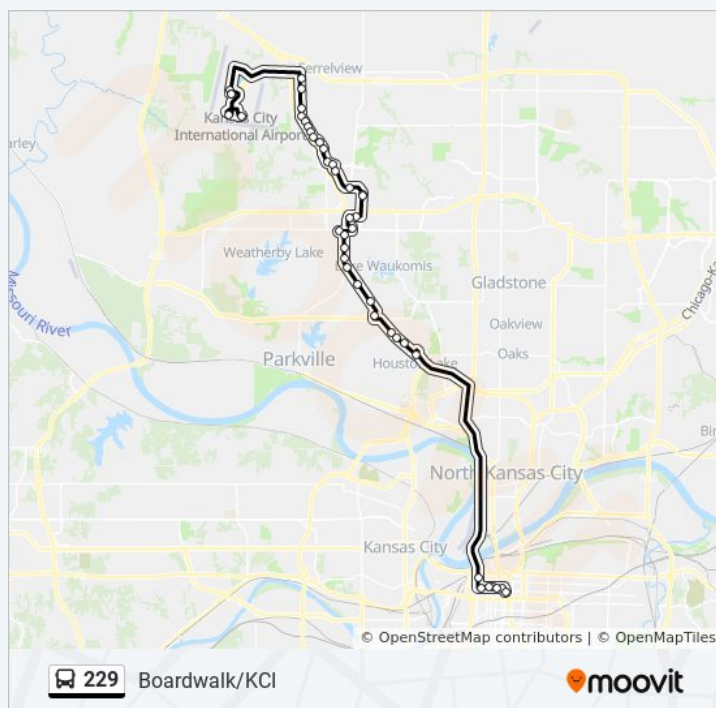

On Boardwalk at 8501 Nb

Boardwalk Square Metrocenter

On N Boardwalk at 8581 N Boardwalk Ave Eb

On Ambassador at Skyview Nb

On Ambassador at Old Tiffany Springs Nb

On N Ambassador Dr at 9511 N Ambassador Nb

On Ambassador at Polo Northbound Farside

**229 bus Time Schedule**

229-Boardwalk / To Kci Airport Route Timetable:

|           |                   |
|-----------|-------------------|
| Sunday    | Not Operational   |
| Monday    | 3:49 AM - 9:47 PM |
| Tuesday   | 3:49 AM - 9:47 PM |
| Wednesday | 3:49 AM - 9:47 PM |
| Thursday  | 3:49 AM - 9:47 PM |
| Friday    | 3:49 AM - 9:47 PM |
| Saturday  | Not Operational   |

**229 bus Info**

**Direction:** 229-Boardwalk / To Kci Airport

**Stops:** 45

**Trip Duration:** 58 min

**Line Summary:**

On Tiffany Springs at Worldspan Nb

On Executive Hills Blvd at Tiffany Springs Pkwy  
Nb