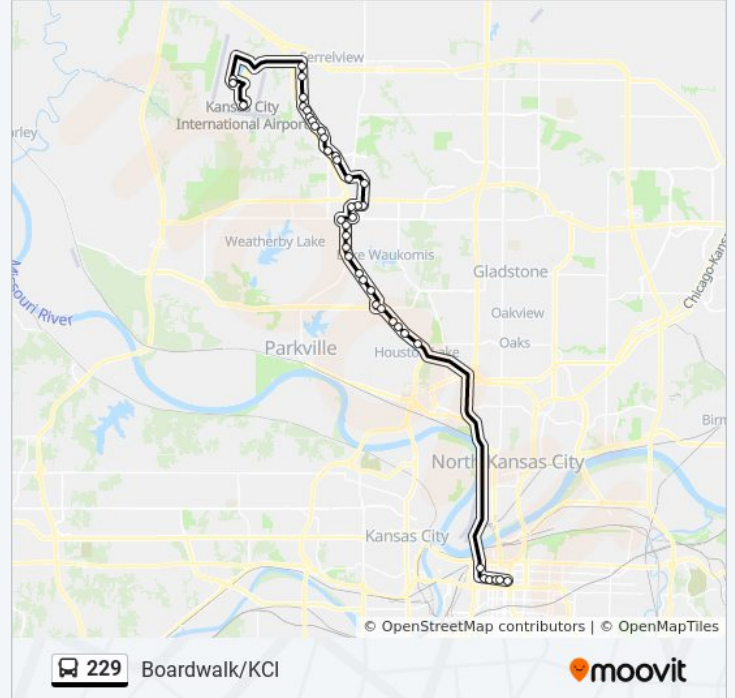

On Boardwalk at 8500 Sb

On Prairie View at Barry Sb

On Prairie View at 83rd Sb

On Prairie View at 80th Terr Southbound

On Prairie View at 77th Terr Southbound

On Prairie View at 7520 Prairie View Rd Sb

On Prairie View at 72nd Southbound

On Prairie View at Amoret Sb

On Prairie View at 56th Southbound

Dummy on I-29 South Of 169

Dummy on 1-29 And Parvin

Dummy on 1-29 And Pacific

On Broadway at 8th Southbound

On 12th Between Central And Wyandotte Eastbound

On 12th Between Baltimore And Main Eastbound

On 12th Between Grand And Mcgee Eastbound

On 12th at Locust Eastbound

**Direction: 229-Boardwalk / To Kci Airport**

45 stops

[VIEW LINE SCHEDULE](#)

East Village - Bay C