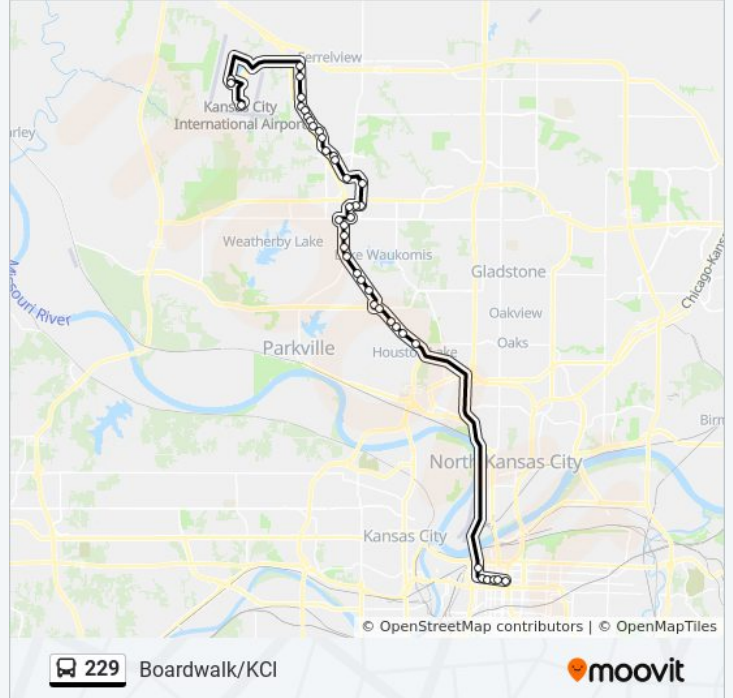

**Direction: 229 - Boardwalk-Kci/East Village**

48 stops

[VIEW LINE SCHEDULE](#)

- Kci Airport New Terminal
- On Bogota Cir at Brasillia Ave Kci Edgemor
- On Bogota at Kci Site Eastbound
- Kci Mexico City Ave C
- On Mexico City Ave at Paris Nb
- Kci Mexico City Ave D
- On Ambassador at North Plaza Circle Sb
- On Ambassador at Southplaza Cir Sb
- On Ambassador at 112th St Southbound Farside
- On Ambassador at 111th St Sb
- Citi Corp at 112th & Congress
- On Ambassador at 10771 Ambassador Sb
- On Ambassador at 107th Terr Sb
- On Ambassador at 106th St Southbound
- On Ambassador at Pomona Sb
- On N Ambassador at 103rd Southbound Farside
- On Executive Hills Blvd at Tiffany Springs Pkwy Sb
- On Tiffany Springs Pkwy at World Span Sb
- On Ambassador at Polo Southbound Nearside
- On N Ambassador at 9500 N Ambassador Sb

**229 bus Info**

**Direction:** 229 - Boardwalk-Kci/East Village

**Stops:** 48

**Trip Duration:** 58 min

**Line Summary:**

- On Ambassador at Skyview Sb
- On Ambassador at Old Tiffany Springs Sb
- On N Boardwalk at 8650 N Boardwalk Ave Wb
- Boardwalk Square Metrocenter
- On Boardwalk at 8500 Sb
- On Prairie View at Barry Sb
- On Prairie View at 83rd Sb
- On Prairie View at 80th Terr Southbound
- On Prairie View at 77th Terr Southbound
- On Prairie View at 7520 Prairie View Rd Sb
- On Prairie View at 72nd Southbound
- On Prairie View at 70th Southbound
- On Prairie View at Klamm Southbound
- On N Chantham at 6450 N Chatham Southbound
- On Prairie View at 64th Southbound
- On Prairie View at 61st Southbound
- On Prairie View at Northwood Sb
- On Prairie View at Amoret Sb
- On Prairie View at 56th Southbound
- Dummy on I-29 South Of 169
- Dummy on I-29 And Parvin
- Dummy on I-29 And Pacific
- On Broadway at 8th Southbound
- On 12th Between Central And Wyandotte Eastbound
- On 12th Between Baltimore And Main Eastbound
- On 12th Between Grand And Mcgee Eastbound
- On 12th at Locust Eastbound
- East Village - Bay C