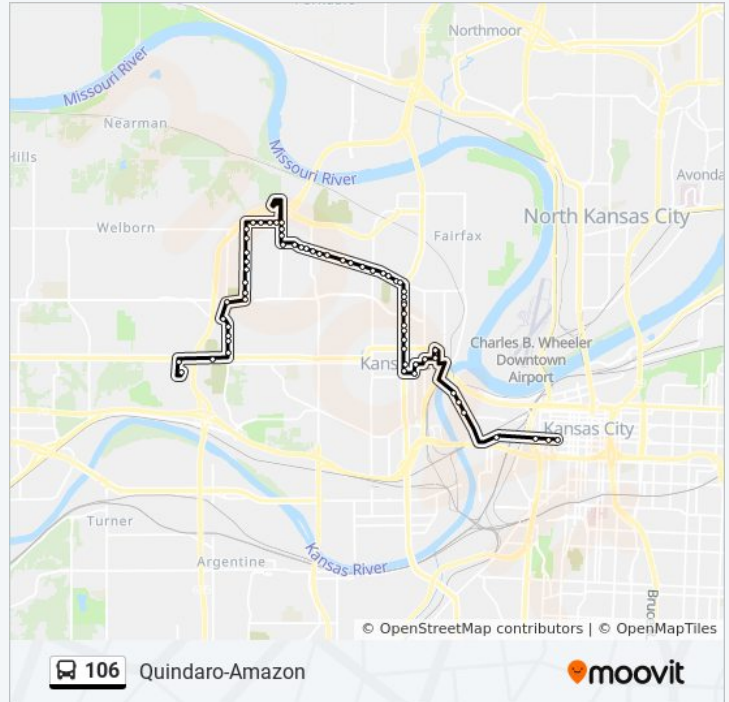

**106 bus Info**

**Direction:** 106 - Quindaro / To 47th & State

**Stops:** 68

**Trip Duration:** 41 min

**Line Summary:**

On 7th at Oakland Northbound

On 7th at Freeman Drive Northbound

On 7th at Walker Northbound

### 106 bus Info

**Direction:** 106 - Quindaro-Amazon/47th & State Via A

**Stops:** 72

**Trip Duration:** 37 min

**Line Summary:**

On 4th at Washington Southbound

On 4th at State Ave Southbound

On Minnesota at 5th Wb

On Quindaro at 9th Eastbound

On Quindaro Between Maxine Williams And Early

Saturday

5:18 AM - 7:46 PM

**106 bus Info**

**Direction:** 106 - Quindaro/12th & Wyandotte

**Stops:** 66

**Trip Duration:** 43 min

**Line Summary:**

Eb

On Quindaro at 8th Eastbound

On Quindaro at Allis Eastbound

On 7th St at Lafayette Sb

On 7th St at Stewart Sb

On 7th at Parallel Sb

On 7th at Troup Southbound