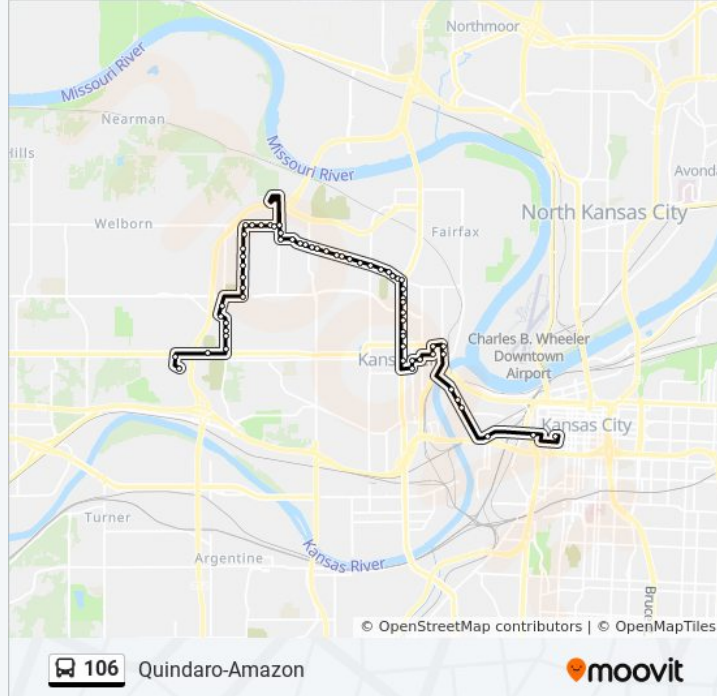

**106 bus Info**

**Direction:** 106 - Quindaro / To 47th & State

**Stops:** 68

**Trip Duration:** 41 min

**Line Summary:**

On 7th at Oakland Northbound

On 7th at Freeman Drive Northbound

On 7th at Walker Northbound

On Quindaro at Hiawatha Westbound

On Quindaro at Hutchings Westbound

On Quindaro at 20th Westbound

On Quindaro at 21st Westbound

On Quindaro at 2240 Quindaro Westbound

On Quindaro at 27th Westbound

On 27th at Lathrop Northbound

On Brown at 27th Westbound

On Brown at 29th Westbound

On Brown at 30th Westbound

On Brown at 32nd Westbound

On Brown at 33rd Westbound

On Brown at 34th Wb

On 34th at Lathrop Sb

On 34th at Kimball Sb

On 3rd St at State Ave Nb

On 3rd St at Washington Northbound Nearside