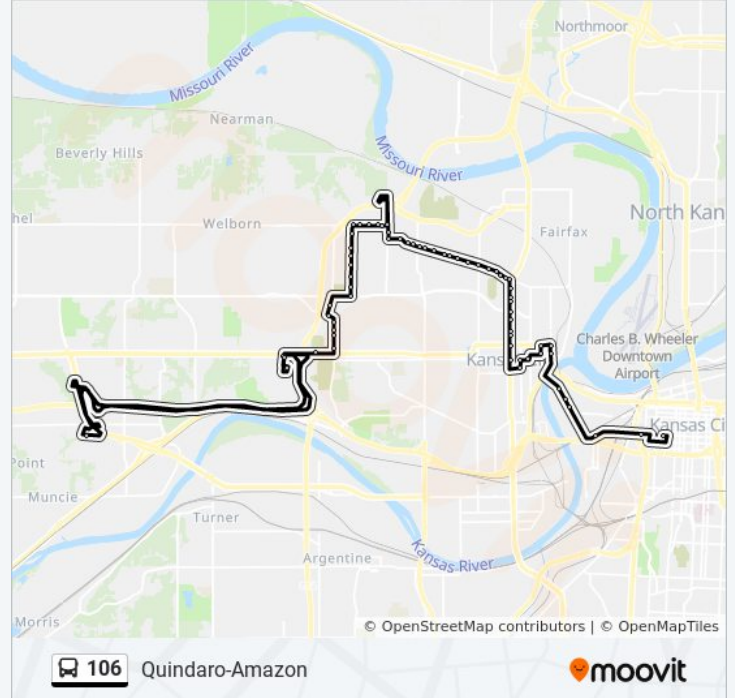

### 106 bus Info

**Direction:** 106 - Quindaro-Amazon/47th & State Via A

**Stops:** 72

**Trip Duration:** 37 min

**Line Summary:**

On 4th at Washington Southbound

On 4th at State Ave Southbound

On Minnesota at 5th Wb

On Quindaro at Hiawatha Westbound

On Quindaro at Hutchings Westbound

On Quindaro at 20th Westbound

On Quindaro at 21st Westbound

On Quindaro at 2240 Quindaro Westbound

On Quindaro at 27th Westbound

On 27th at Lathrop Northbound

On Brown at 27th Westbound

On Brown at 29th Westbound  
 On Brown at 30th Westbound  
 On Brown at 32nd Westbound  
 On Brown at 33rd Westbound  
 On Brown at 34th Wb  
 On 34th at Lathrop Sb  
 On 34th at Kimball Sb  
 On N 34th at Longwood Southbound  
 On 34th at Rowland Sb  
 On 34th at Haskell Sb  
 On 34th at Lafayette Southbound  
 On 34th at Parallel Sb  
 On Praun at Parallel Southbound  
 On Victory at Praun Southeast Bound  
 On 38th at Walker Southbound  
 On 38th at Oakland Southbound  
 On 38th at Everett Southbound  
 On 38th at 1151 N 38th Southbound  
 On State at 41st Terrace Westbound  
 On 47th at Minnesota Southbound  
 47th & State Ave Metrocenter  
 On 47th St at Minnesota Ave Nb  
 Amazon on Turner Diagonal  
 On 47th at Minnesota Southbound  
 47th & State Ave Metrocenter

**Direction: 106 - Quindaro/12th & Wyandotte**

66 stops

[VIEW LINE SCHEDULE](#)

47th & State Ave Metrocenter  
 On 47th St at Minnesota Ave Nb  
 On State at 41st Terrace Eastbound  
 On 38th at 1150 N 38th Northbound