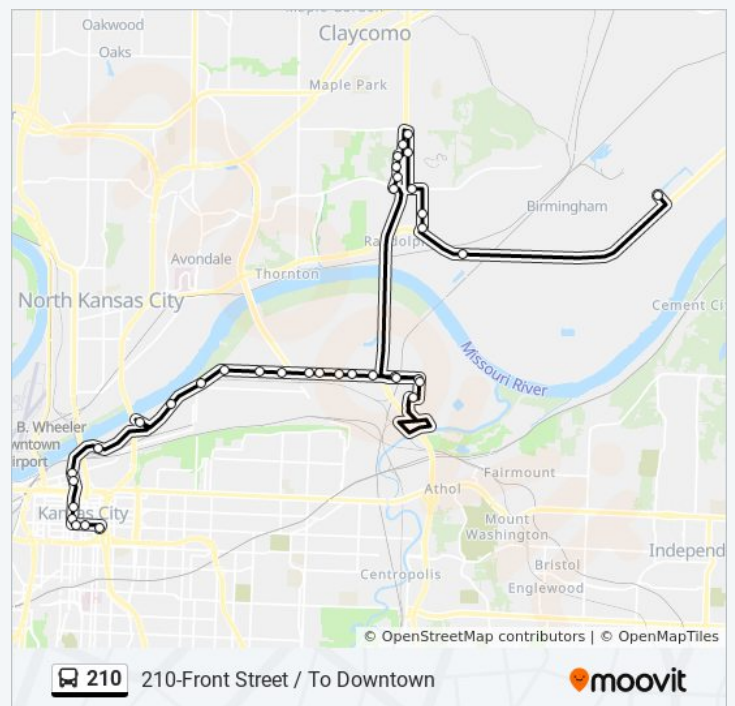

On Front Between Universal And Topping Westbound

On Front at Topping Westbound

On Front St Betw Southern And Chouteau Wb

On Front St at Every Wb

On Front St at Jackson Wb

On Front St at East 3630 Sears Outlet Store Wb

On Front St at Kansas Wb

On Front St at Olive Wb

Balley's Second Employee Entrance

Isle Of Capri Casino

On Front at Riverfront Westbound

On Grand Blvd at 3rd Southbound

On Grand at 5th Sb

Tuesday	Not Operational
Wednesday	Not Operational
Thursday	Not Operational
Friday	Not Operational
Saturday	5:00 AM - 8:00 PM

210 bus Info

Direction: 210-Front Street / To Downtown

Stops: 38

Trip Duration: 51 min

Line Summary:

- On Grand at 9th Southbound Farside
- On Grand at 11th Southbound Nearside
- On 12th Between Grand And Mcgee Eastbound
- On 12th at Locust Eastbound
- East Village - Bay F

Direction: 210-Front Street / To Downtown

40 stops

[VIEW LINE SCHEDULE](#)

- East Village - Bay F
- 11th at Cherry
- On 11th at Oak Westbound
- On 11th at Grand Westbound Nearside
- On Grand at 9th Northbound Farside
- On Grand at 3rd Metrocenter Northbound
- On Front at Riverfront Eastbound
- Isle Of Capri Casino
- Balley's Second Employee Entrance
- On Front St at Olive Eb
- On Front St at Kansas
- On Front St at East 3629 Sears Outlet Store Eb
- On Front St at Jackson Eb
- On Front St at Everyg Eb
- On Front at Chouteau Eastbound
- On Front at Topping Eastbound
- On Front at Between Topping And Universal Eb
- On Front at Universal Eb
- On Front St at Cambridge Eb
- On Front St at Corrington Eb
- On N Century at Front Sb
- On Gardner at N Century Wb
- On Gardner Ave at N Century Ave
- On N Century at Front Nb