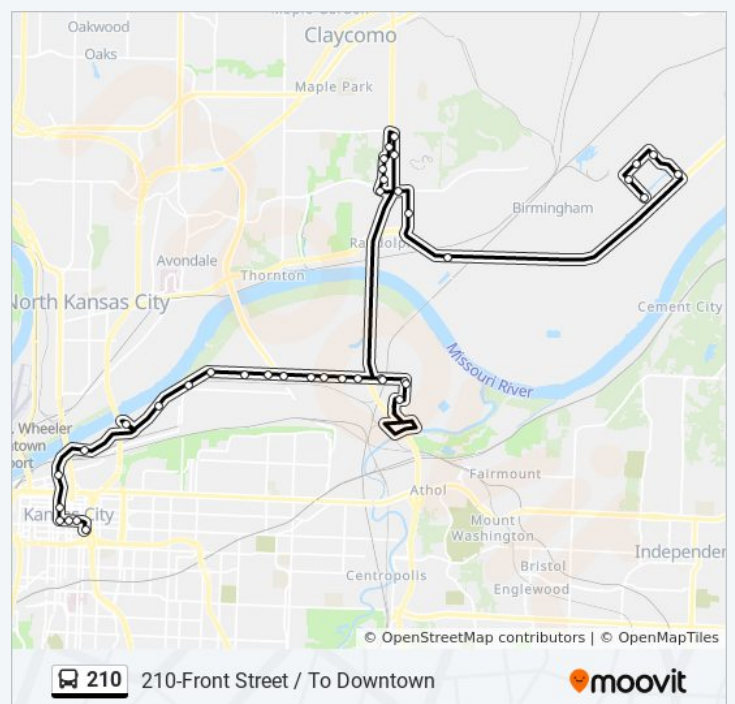

210 bus Info

Direction: 210-Front Street / To Downtown

Stops: 38

Trip Duration: 51 min

Line Summary:

- On Grand at 9th Southbound Farside
- On Grand at 11th Southbound Nearside
- On 12th Between Grand And Mcgee Eastbound
- On 12th at Locust Eastbound
- East Village - Bay F

Direction: 210-Front Street / To Downtown

40 stops

[VIEW LINE SCHEDULE](#)

- East Village - Bay F
- 11th at Cherry
- On 11th at Oak Westbound
- On 11th at Grand Westbound Nearside
- On Grand at 9th Northbound Farside
- On Grand at 3rd Metrocenter Northbound
- On Front at Riverfront Eastbound
- Isle Of Capri Casino
- Balley's Second Employee Entrance
- On Front St at Olive Eb
- On Front St at Kansas
- On Front St at East 3629 Sears Outlet Store Eb
- On Front St at Jackson Eb
- On Front St at Everyg Eb
- On Front at Chouteau Eastbound
- On Front at Topping Eastbound
- On Front at Between Topping And Universal Eb
- On Front at Universal Eb
- On Front St at Cambridge Eb
- On Front St at Corrington Eb
- On N Century at Front Sb
- On Gardner at N Century Wb
- On Gardner Ave at N Century Ave
- On N Century at Front Nb

210 bus Time Schedule

210-Front Street / To Downtown Route Timetable:

Sunday	Not Operational
Monday	5:05 AM - 8:15 PM
Tuesday	5:05 AM - 8:15 PM
Wednesday	5:05 AM - 8:15 PM
Thursday	5:05 AM - 8:15 PM
Friday	5:05 AM - 8:15 PM
Saturday	Not Operational

210 bus Info

Direction: 210-Front Street / To Downtown

Stops: 40

Trip Duration: 59 min

Line Summary:

On Front St at Corrington Wb

On Worlds Of Fun Ave at #1 Main Entrance Nb

On Wof Ave at 48th Near Business Entr Nb