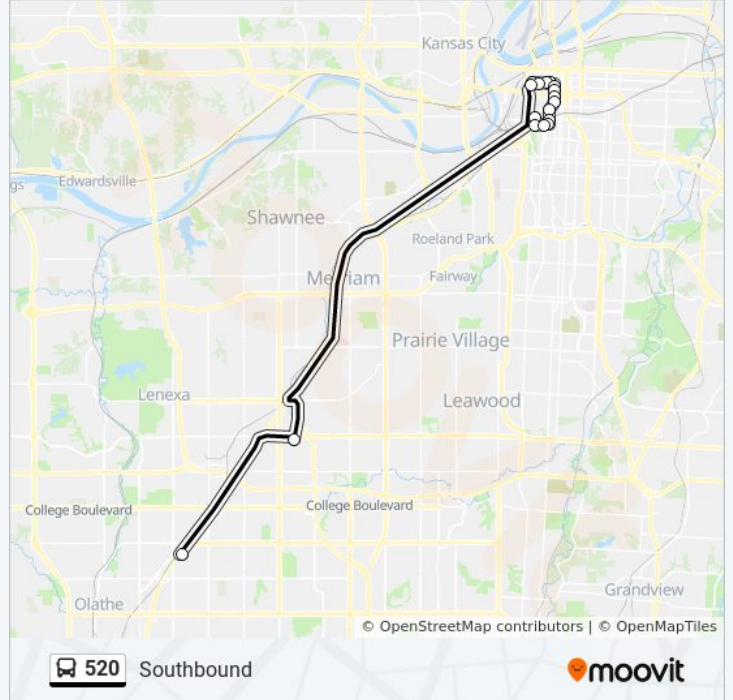

520 bus time schedules and route maps are available in an offline PDF at moovitapp.com. Use the [Moovit App](#) to see live bus times, train schedule or subway schedule, and step-by-step directions for all public transit in Kansas City.

[About Moovit](#) • [MaaS Solutions](#) • [Supported Countries](#) • [Mooviter Community](#)

© 2023 Moovit - All Rights Reserved

Check Live Arrival Times