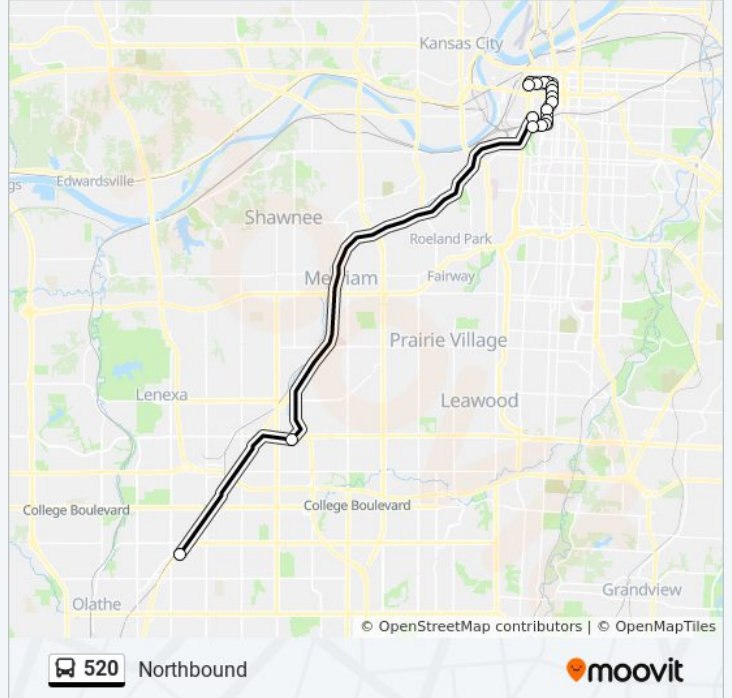

 520

Northbound

[View In Website Mode](#)

The 520 bus line (Northbound) has 2 routes. For regular weekdays, their operation hours are:

(1) Northbound: 5:15 AM - 8:15 AM (2) Southbound: 3:15 PM - 6:15 PM

Use the Moovit App to find the closest 520 bus station near you and find out when is the next 520 bus arriving.

## Direction: Northbound

17 stops

[VIEW LINE SCHEDULE](#)

- Strang Line Road Park And Ride
- Oak Park Mall Park And Ride
- On Broadway at Southwest Blvd Sb
- On Pershing at Broadway Eastbound
- On Pershing at Main Eb
- Pershing & Grand
- On Grand at 22nd Northbound Nearside
- On Grand at 19th Northbound
- On Oak at 17th Nearside Northbound
- On Oak at Truman Rd Nearside Nb
- On Oak at 13th Northbound Nearside
- On Oak at 12th Northbound Farside
- On 11th at Grand Westbound Nearside
- On 11th/Petticoat Lane at Main Westbound
- On 11th at Central Westbound
- On 11th at Washington Westbound Nearside
- On Pennsylvania at 12th Southbound

## 520 bus Time Schedule

Northbound Route Timetable:

Sunday	Not Operational
Monday	5:15 AM - 8:15 AM
Tuesday	5:15 AM - 8:15 AM
Wednesday	5:15 AM - 8:15 AM
Thursday	5:15 AM - 8:15 AM
Friday	5:15 AM - 8:15 AM
Saturday	Not Operational

## 520 bus Info

**Direction:** Northbound

**Stops:** 17

**Trip Duration:** 46 min

**Line Summary:**

**Direction: Southbound**

17 stops

[VIEW LINE SCHEDULE](#)