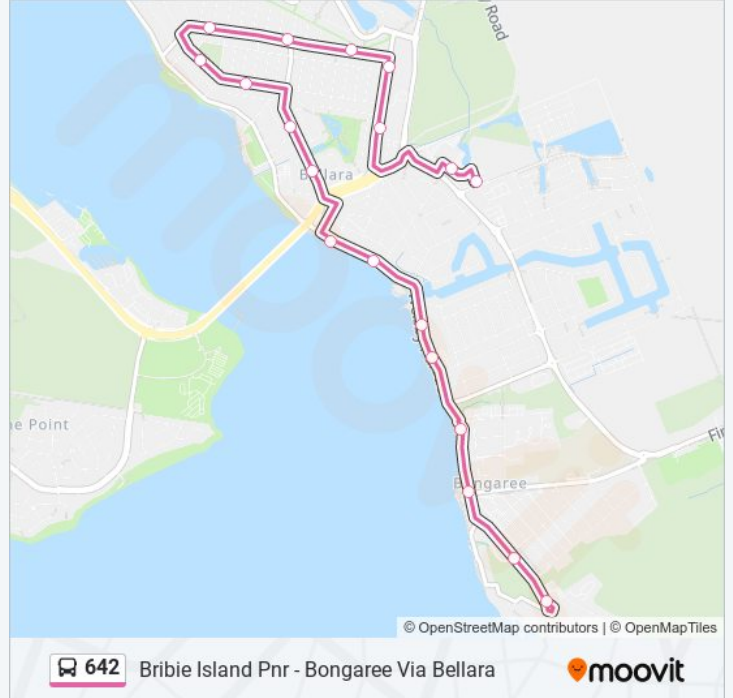

Direction: Bribie Island RSL

20 stops

[VIEW LINE SCHEDULE](#)

Fortune Ave at Bribie Island Shopping Centre

Bribie Island Park 'N' Ride

Verdoni St Near Faraday St

Verdoni St Near Currong Cres

Boronia Dr Near Hovea St

Boronia Dr Near Eucalypt St

Boronia Dr Near Warrigal St

Jabiru St Near Bellara St

Elkhorn Ave Near Oorooba Ave

Eucalypt St Near Karee Dr

Eucalypt St Near Melrose Ave

Benabrow Ave at Bribie Island Bridge

Welsby Pde Near Palm Ave

Welsby Pde Near Charlotte Ave

Welsby Pde Near Dolphin Dr

Welsby Pde Near Kangaroo Ave

Welsby Pde at Bongaree Caravan Park

Welsby Pde at First Avenue

642 bus Time Schedule

Bribie Island RSL Route Timetable:

Sunday	09:21 - 15:45
Monday	05:10 - 18:43
Tuesday	05:10 - 18:43
Wednesday	05:10 - 18:43
Thursday	05:10 - 18:43
Friday	05:10 - 18:43
Saturday	08:21 - 16:45

642 bus Info

Direction: Bribie Island RSL

Stops: 20

Trip Duration: 19 min

Line Summary: