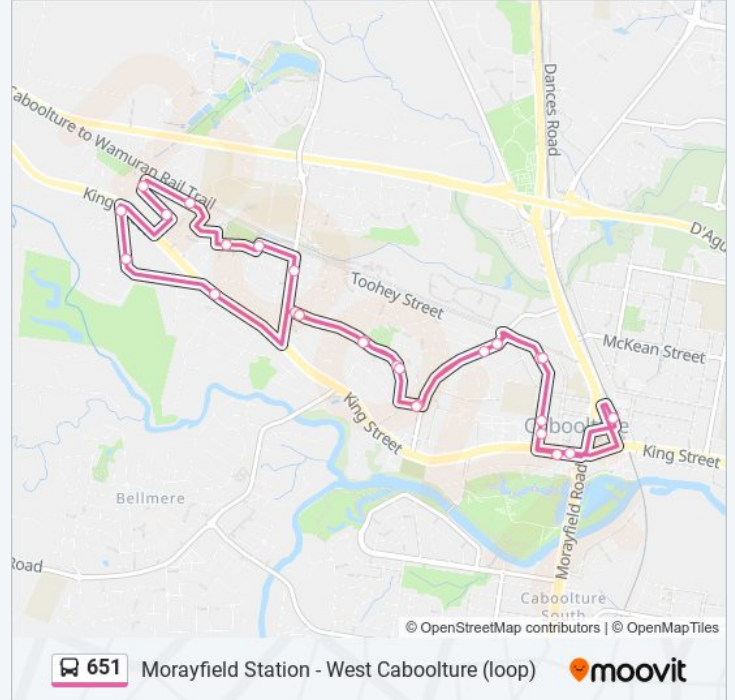

### Direction: Caboolture

27 stops

[VIEW LINE SCHEDULE](#)

- Caboolture Station, Stop C
- Caboolture Square Shopping Centre
- George St at Caboolture State School
- George St Near Toohey St
- Watt St Near Jade St
- Warner St Near Conondale Ave
- Lynfield Dr Near Yaldara Ave
- Lynfield Dr Near Dawson St
- Lynfield Dr Near Smiths Rd
- King St at Lesley Avenue
- Lesley Ave Near Jennifer Ct
- Lesley Ave Near King St
- Belcher St Near Lindner St
- Lindner St Near Miles St
- Miles St Near Meninga Ct
- Bluebell St Near Hancock St
- Honeysuckle St Near Bluebell St
- Smiths Rd Near Afton St
- Lynfield Dr Near Smiths Rd
- Lynfield Dr Near Dawson St
- Lynfield Dr at Yaldara Avenue

### 651 bus Info

**Direction:** Caboolture

**Stops:** 27

**Trip Duration:** 29 min

**Line Summary:**

Warner St Near Watt St

Watt St Near Pearl Cr

George St Near Toohey St

George St at Caboolture State School

Caboolture Hub

Caboolture Station, Stop C

**Direction: Morayfield**

36 stops

[VIEW LINE SCHEDULE](#)

Morayfield Station

Morayfield Shops Bus Station, Platform 1

Lynfield Dr Near Yaldara Ave

Lynfield Dr Near Dawson St

Lynfield Dr Near Smiths Rd

King St at Lesley Avenue

Lesley Ave Near Jennifer Ct

Lesley Ave Near King St

Belcher St Near Lindner St

Lindner St Near Miles St