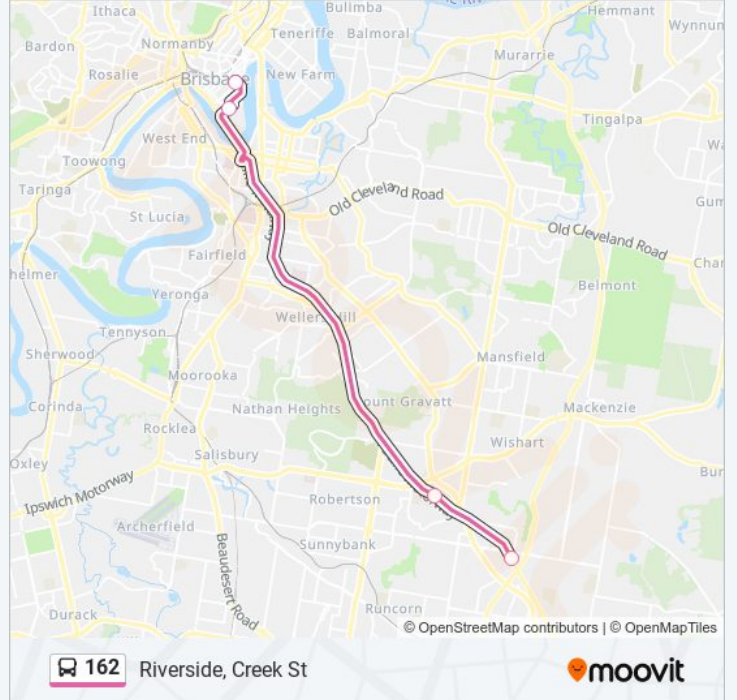

162 bus time schedules and route maps are available in an offline PDF at moovitapp.com. Use the [Moovit App](#) to see live bus times, train schedule or subway schedule, and step-by-step directions for all public transit in Brisbane.

[About Moovit](#) • [MaaS Solutions](#) • [Supported Countries](#) • [Mooviter Community](#)

© 2024 Moovit - All Rights Reserved

Check Live Arrival Times