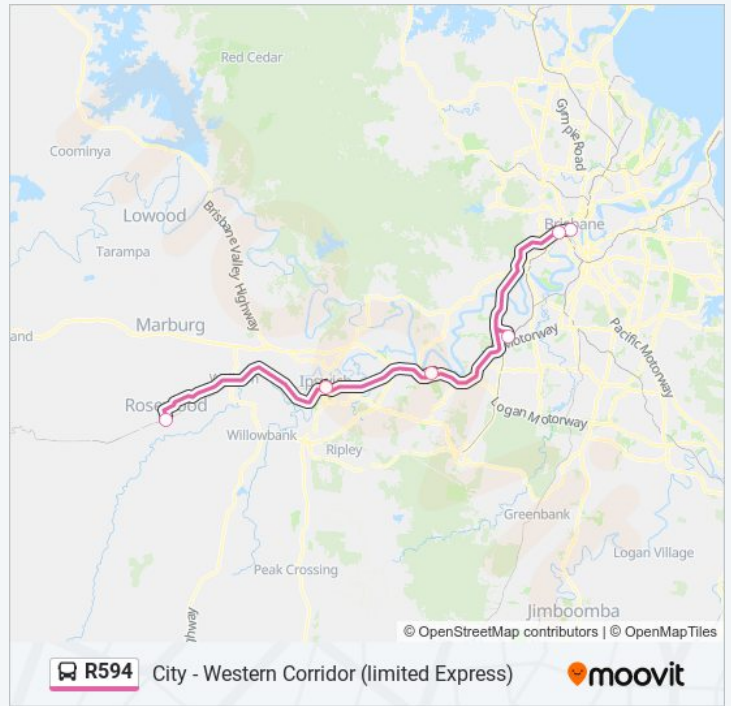

Line Summary:

R594 bus time schedules and route maps are available in an offline PDF at moovitapp.com. Use the [Moovit App](#) to see live bus times, train schedule or subway schedule, and step-by-step directions for all public transit in Brisbane.

[About Moovit](#) • [MaaS Solutions](#) • [Supported Countries](#) • [Mooviter Community](#)

© 2024 Moovit - All Rights Reserved

Check Live Arrival Times