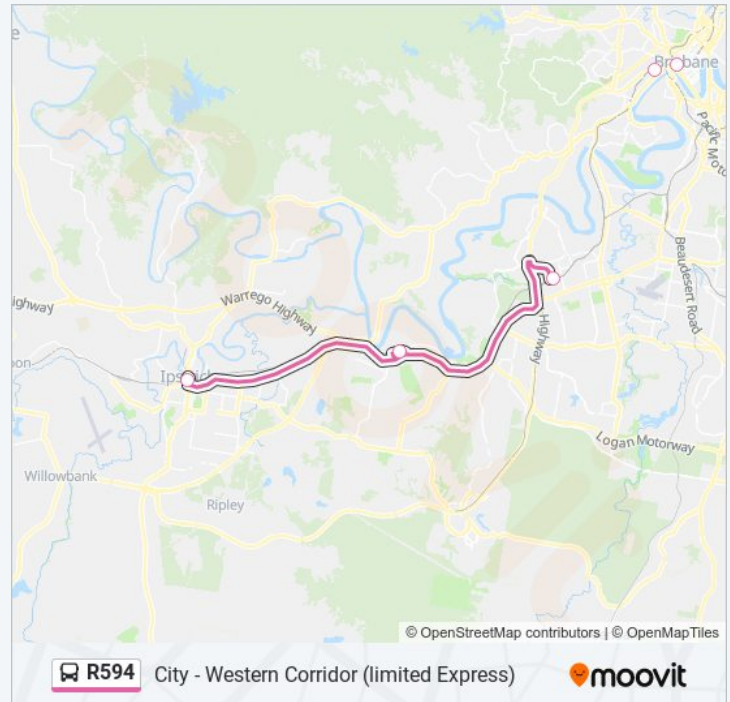

**R594 bus Info**

**Direction:** Darra Station

**Stops:** 3

**Trip Duration:** 32 min

**Line Summary:**

[R594 bus Line Map](#)

**Direction: Ipswich, Bell St**

5 stops

### R594 bus Info

**Direction:** Ipswich, Bell St

**Stops:** 5

**Trip Duration:** 60 min

**Line Summary:**

### Direction: Rosewood Station

6 stops

[VIEW LINE SCHEDULE](#)

Roma Street Busway, Platform 1

Milton Rd At Milton Rail, Stop 5/6

Manburgh Tce at Darra Station, Stop B

Redbank Station, Stop B

Ipswich Station - Bell St

### R594 bus Info

**Direction:** Rosewood Station

**Stops:** 6

**Trip Duration:** 88 min