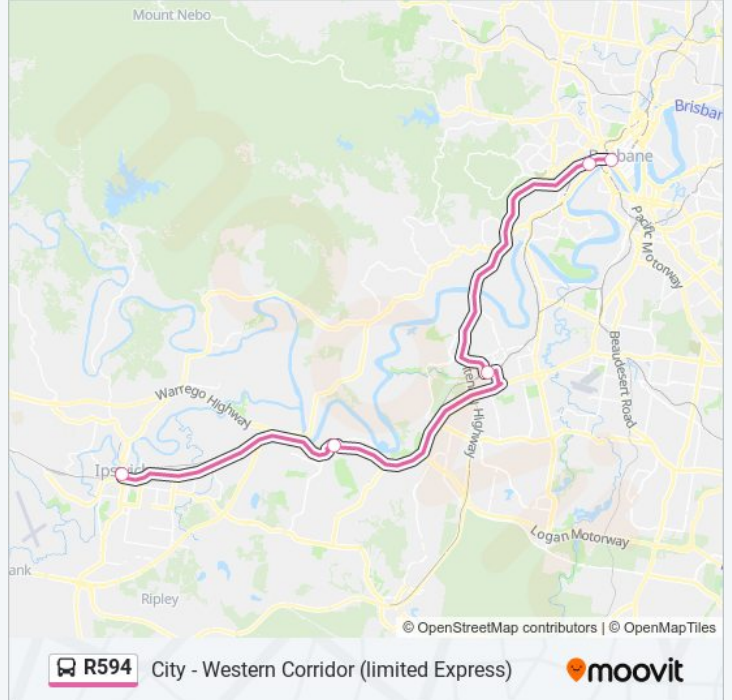

Roma Street Stop 125 at Transit Centre

### R594 bus Time Schedule

City, Roma St Station Route Timetable:

Sunday	00:09 - 22:54
Monday	Not Operational
Tuesday	Not Operational
Wednesday	Not Operational
Thursday	Not Operational
Friday	Not Operational
Saturday	Not Operational

### R594 bus Info

**Direction:** City, Roma St Station

**Stops:** 6

**Trip Duration:** 61 min

**Line Summary:**

**Direction: Darra Station**

3 stops

[VIEW LINE SCHEDULE](#)

**R594 bus Info**

**Direction:** Darra Station

**Stops:** 3

**Trip Duration:** 32 min

**Line Summary:**

[R594 bus Line Map](#)

**Direction: Ipswich, Bell St**

5 stops