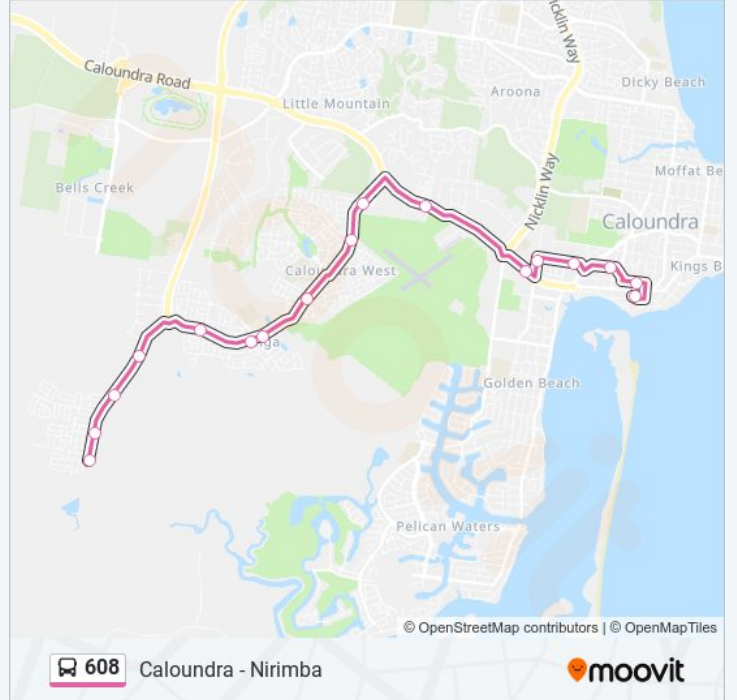

### 608 bus Info

**Direction:** Caloundra Station

**Stops:** 16

**Trip Duration:** 26 min

**Line Summary:**

### Direction: Nirimba

17 stops

[VIEW LINE SCHEDULE](#)

- Caloundra Station
- Ormuz Ave at Bingera Terrace
- Suller St Near Nutley St
- Oval Ave Near First Ave
- West Tce Near Oval Ave
- Caloundra Rd at Caloundra Police Station
- Caloundra Rd at Palm Village Caravan Park
- Bellvista Bvd at Bellcarra Place
- Bellvista Bvd at Dumbarton Drive
- Bellvista Bvd at Emerald Drive
- Aura Bvd at Baringa Shopping Centre Stop B
- Aura Bvd at Eden Dr
- Aura Bvd at Mcarthur Parade
- Aura Bvd at Graf Drive
- Aura Bvd at Annalise Circuit Park
- Aura Bvd at Central Avenue
- Aura Bvd at Park Avenue

### 608 bus Time Schedule

Nirimba Route Timetable:

Sunday	07:23 - 18:23
Monday	06:20 - 21:20
Tuesday	06:20 - 21:20
Wednesday	06:20 - 21:20
Thursday	06:20 - 21:20
Friday	06:20 - 21:20
Saturday	07:23 - 18:23

### 608 bus Info

**Direction:** Nirimba

**Stops:** 17

**Trip Duration:** 23 min

**Line Summary:**

608 bus time schedules and route maps are available in an offline PDF at [moovitapp.com](https://moovitapp.com). Use the [Moovit App](#) to see live bus times, train schedule or subway schedule, and step-by-step directions for all public transit in Brisbane.