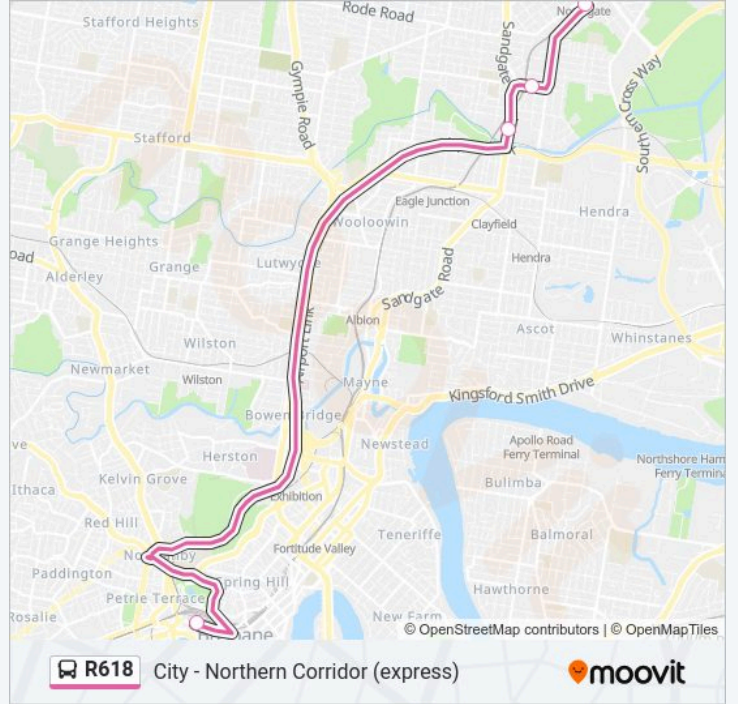

Direction: City, Roma St Station

4 stops

[VIEW LINE SCHEDULE](#)

Holland St Opposite Northgate Station

Buckland Rd at Union Street, Stop 2

Sandgate Rd at Toombul, Stop 32

Roma Street Stop 125 at Transit Centre

R618 bus Info

Direction: City, Roma St Station

Stops: 4

Trip Duration: 28 min

Line Summary:

Direction: Northgate Station

4 stops

[VIEW LINE SCHEDULE](#)

Roma Street Stop 125 at Transit Centre

Sandgate Rd at Toombul, Stop 32

Buckland Rd at Union Street, Stop 2

Holland St Opposite Northgate Station

R618 bus Time Schedule

Northgate Station Route Timetable:

Sunday	Not Operational
Monday	04:20 - 23:45
Tuesday	00:00 - 23:45
Wednesday	00:00 - 23:45
Thursday	00:00 - 23:45
Friday	00:00 - 23:45
Saturday	00:00 - 01:30

R618 bus Info

Direction: Northgate Station

Stops: 4

Trip Duration: 27 min

Line Summary:

R618 bus time schedules and route maps are available in an offline PDF at moovitapp.com. Use the Moovit App to see live bus times, train schedule or subway schedule, and step-by-step directions for all public transit in Brisbane.