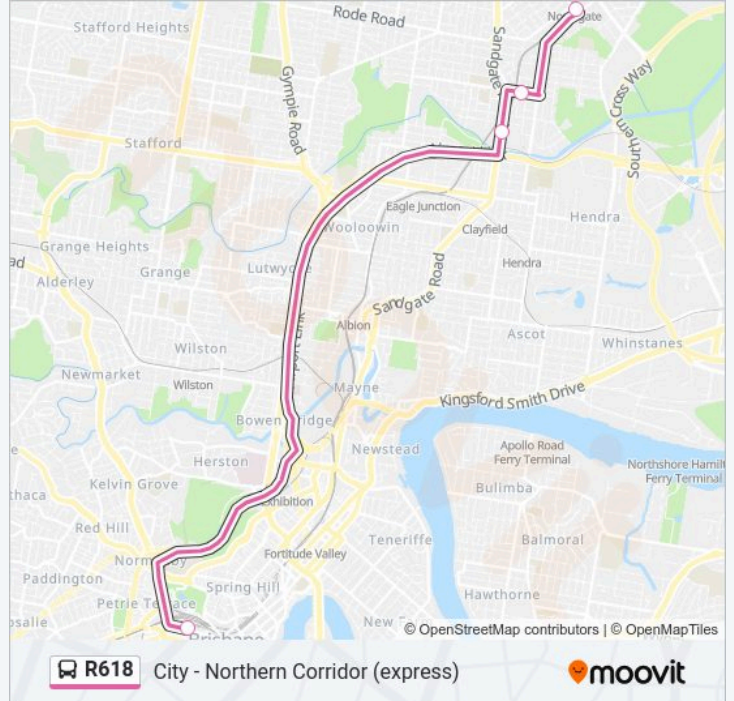

 R618

City - Northern Corridor (express)

Get The App

The R618 bus line (City - Northern Corridor (express)) has 2 routes. For regular weekdays, their operation hours are:
(1) City, Roma St Station: 00:00 - 23:45(2) Northgate Station: 00:00 - 23:45
Use the Moovit App to find the closest R618 bus station near you and find out when is the next R618 bus arriving.

Direction: City, Roma St Station

4 stops

[VIEW LINE SCHEDULE](#)

Holland St Opposite Northgate Station

Buckland Rd at Union Street, Stop 2

Sandgate Rd at Toombul, Stop 32

Roma Street Stop 125 at Transit Centre

R618 bus Time Schedule

City, Roma St Station Route Timetable:

Sunday	Not Operational
Monday	04:30 - 23:45
Tuesday	00:00 - 23:45
Wednesday	00:00 - 23:45
Thursday	00:00 - 23:45
Friday	00:00 - 23:45
Saturday	00:00 - 01:00

R618 bus Info

Direction: City, Roma St Station

Stops: 4

Trip Duration: 28 min

Line Summary:

Direction: Northgate Station

4 stops

[VIEW LINE SCHEDULE](#)