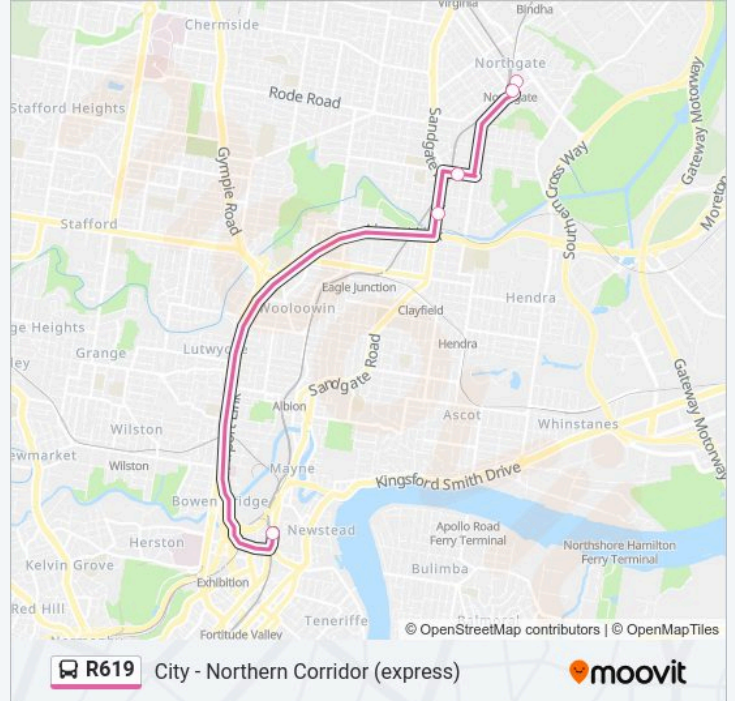

 R619

City - Northern Corridor (express)

Get The App

The R619 bus line (City - Northern Corridor (express)) has 2 routes. For regular weekdays, their operation hours are:
(1) Bowen Hills Station: 00:02 - 23:47(2) Northgate Station: 00:05 - 23:20
Use the Moovit App to find the closest R619 bus station near you and find out when is the next R619 bus arriving.

Direction: Bowen Hills Station

4 stops

[VIEW LINE SCHEDULE](#)

Holland St Opposite Northgate Station

Buckland Rd at Union Street, Stop 2

Sandgate Rd at Toombul, Stop 32

Abbotsford Rd At Bowen Hills Near Edgar St

R619 bus Info

Direction: Bowen Hills Station

Stops: 4

Trip Duration: 19 min

Line Summary:

Direction: Northgate Station

4 stops

[VIEW LINE SCHEDULE](#)

Abbotsford Rd At Bowen Hills Near Edgar St

Sandgate Rd at Toombul, Stop 32

Buckland Rd at Union Street, Stop 2

Holland St Opposite Northgate Station

R619 bus Time Schedule

Northgate Station Route Timetable: