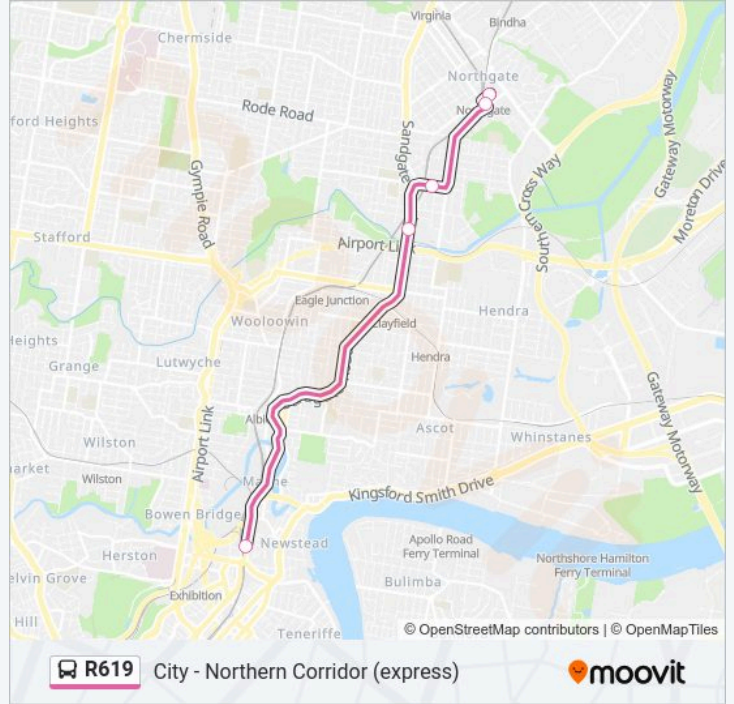

R619 bus time schedules and route maps are available in an offline PDF at moovitapp.com. Use the Moovit App to see live bus times, train schedule or subway schedule, and step-by-step directions for all public transit in Brisbane.

© 2024 Moovit - All Rights Reserved