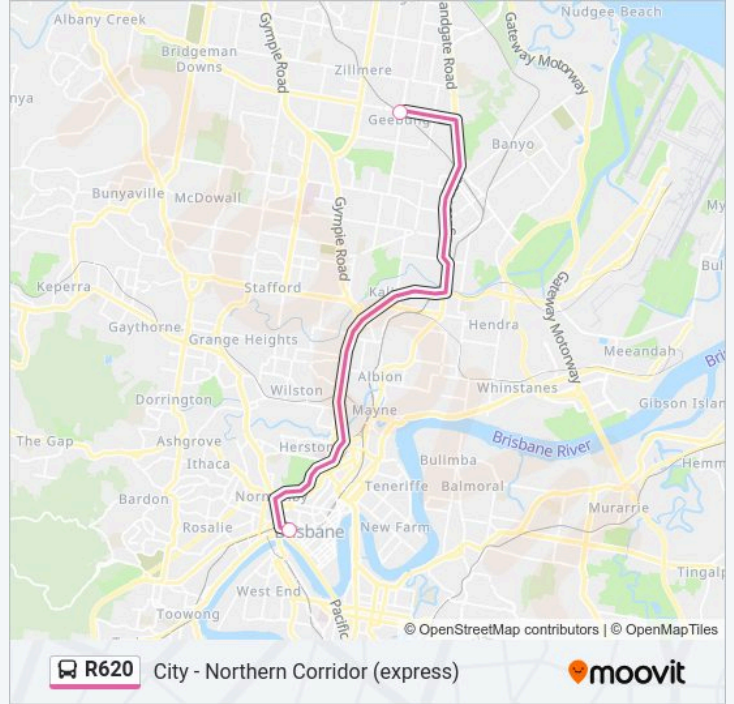

 R620

City - Northern Corridor (express)

Get The App

The R620 bus line (City - Northern Corridor (express)) has 2 routes. For regular weekdays, their operation hours are:
(1) City, Roma St Station: 04:42 - 19:23(2) Geebung Station: 05:19 - 20:00
Use the Moovit App to find the closest R620 bus station near you and find out when is the next R620 bus arriving.

Direction: City, Roma St Station

2 stops

[VIEW LINE SCHEDULE](#)

Geebung Station - Fossil St

Roma Street Stop 125 at Transit Centre

R620 bus Time Schedule

City, Roma St Station Route Timetable:

Sunday	Not Operational
Monday	04:42 - 19:23
Tuesday	04:42 - 19:23
Wednesday	04:42 - 19:23
Thursday	04:42 - 19:23
Friday	04:42 - 19:23
Saturday	Not Operational

R620 bus Info

Direction: City, Roma St Station

Stops: 2

Trip Duration: 35 min

Line Summary:

Direction: Geebung Station

2 stops

[VIEW LINE SCHEDULE](#)

R620 bus Info

Direction: Geebung Station

Stops: 2

Trip Duration: 35 min

Line Summary:

 [R620 bus Line Map](#)

R620 bus time schedules and route maps are available in an offline PDF at moovitapp.com. Use the Moovit App to see live bus times, train schedule or subway schedule, and step-by-step directions for all public transit in Brisbane.